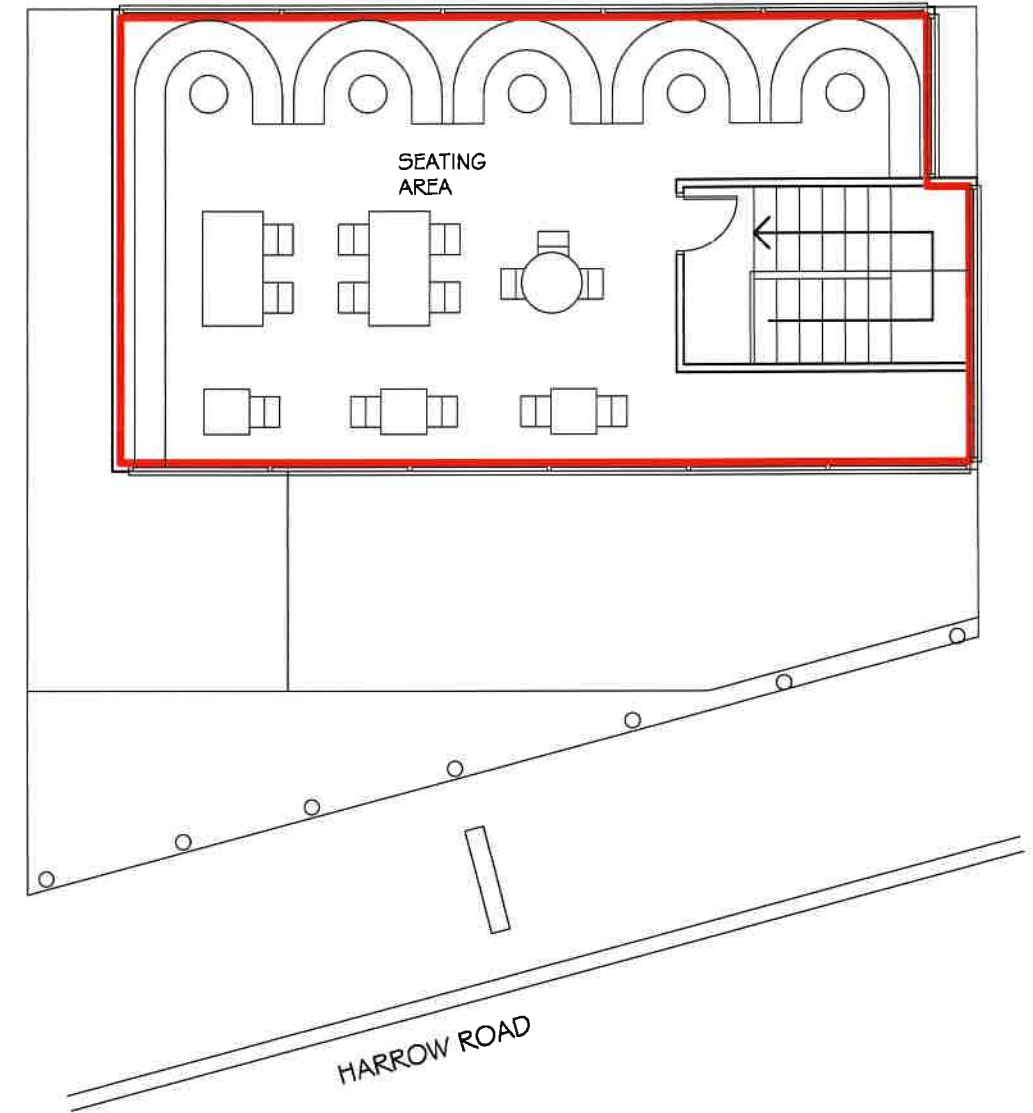

EXISTING GROUND FLOOR PLAN
SCALE= 1:100

EXISTING FIRST FLOOR PLAN
SCALE= 1:100

SCALE BAR

K A ARCHITECTURAL DRAWING SERVICES 141 LANGLEY ROAD, SLOUGH SL3 7DZ TEL/FAX 01753 541 824, MOBILE 07939213221			
Job Unit 2, 1120 Harrow Road, London		Date / Revision	
Client Pasha London Ltd			
Drawing Existing Plans			
Date January 2020	Scale As Shown	Dep. No. 1751/1	