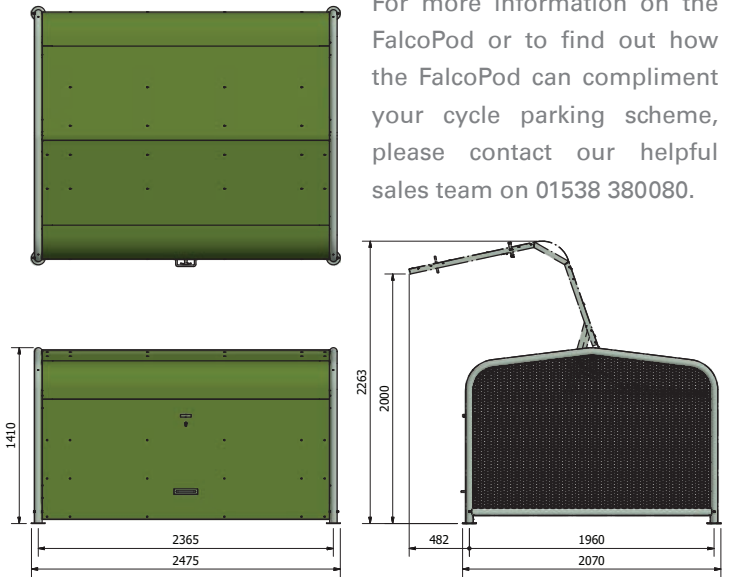

**Dimensions**

The standard FalcoPod measures 2475mm x 2070mm with a height of 1410mm.

For more information on the FalcoPod or to find out how the FalcoPod can compliment your cycle parking scheme, please contact our helpful sales team on 01538 380080.