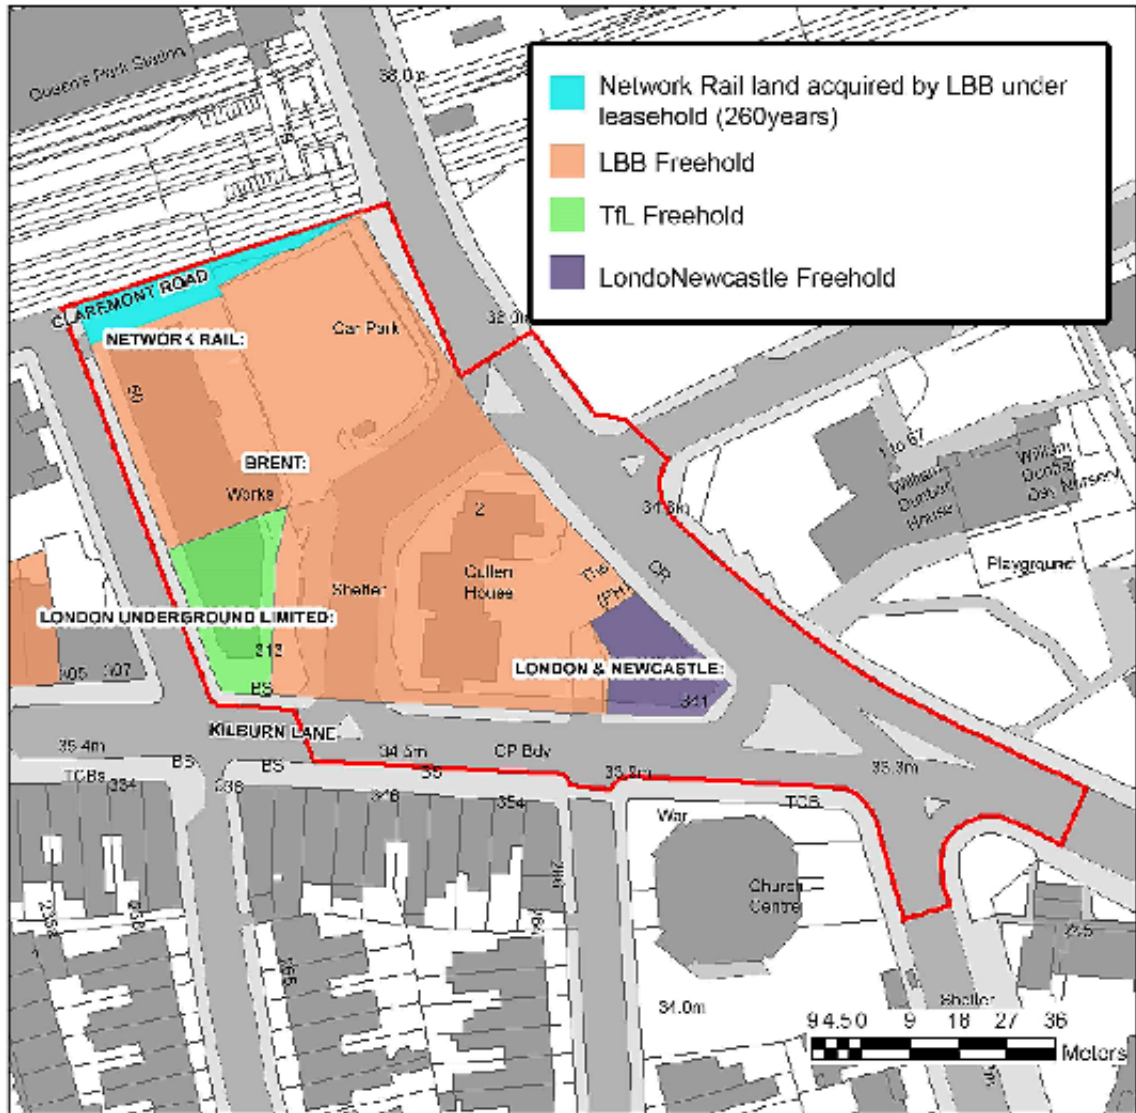

Site 18

Ownerships and Site Areas

Site Boundary shown outlined red,
ownerships shown shaded.

1:1,120

Plan to stated scale if printed at A4.

NORTH

PSVA OS copyright statement
 © Crown copyright and database rights 2017 Ordnance Survey 100025260
 OS Open data copyright statement:
 Contains Ordnance Survey data © Crown copyright and database right 2017