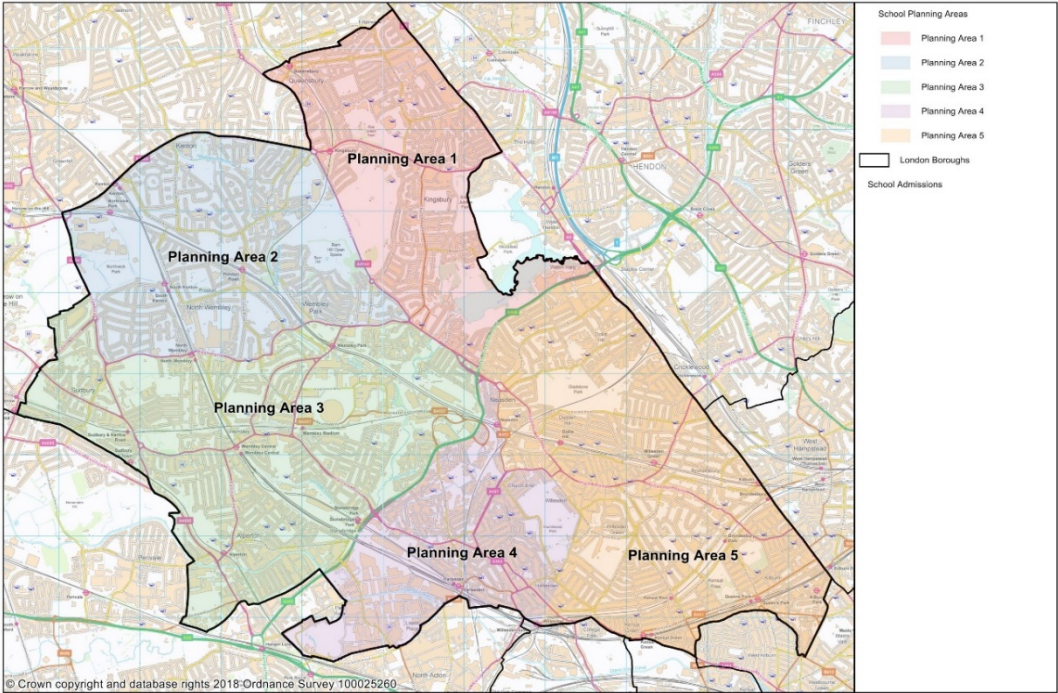

2018 Primary Planning Area Map

Brent Primary School Planning Areas

29 June 2018

1:50000

0 500 1000 metres