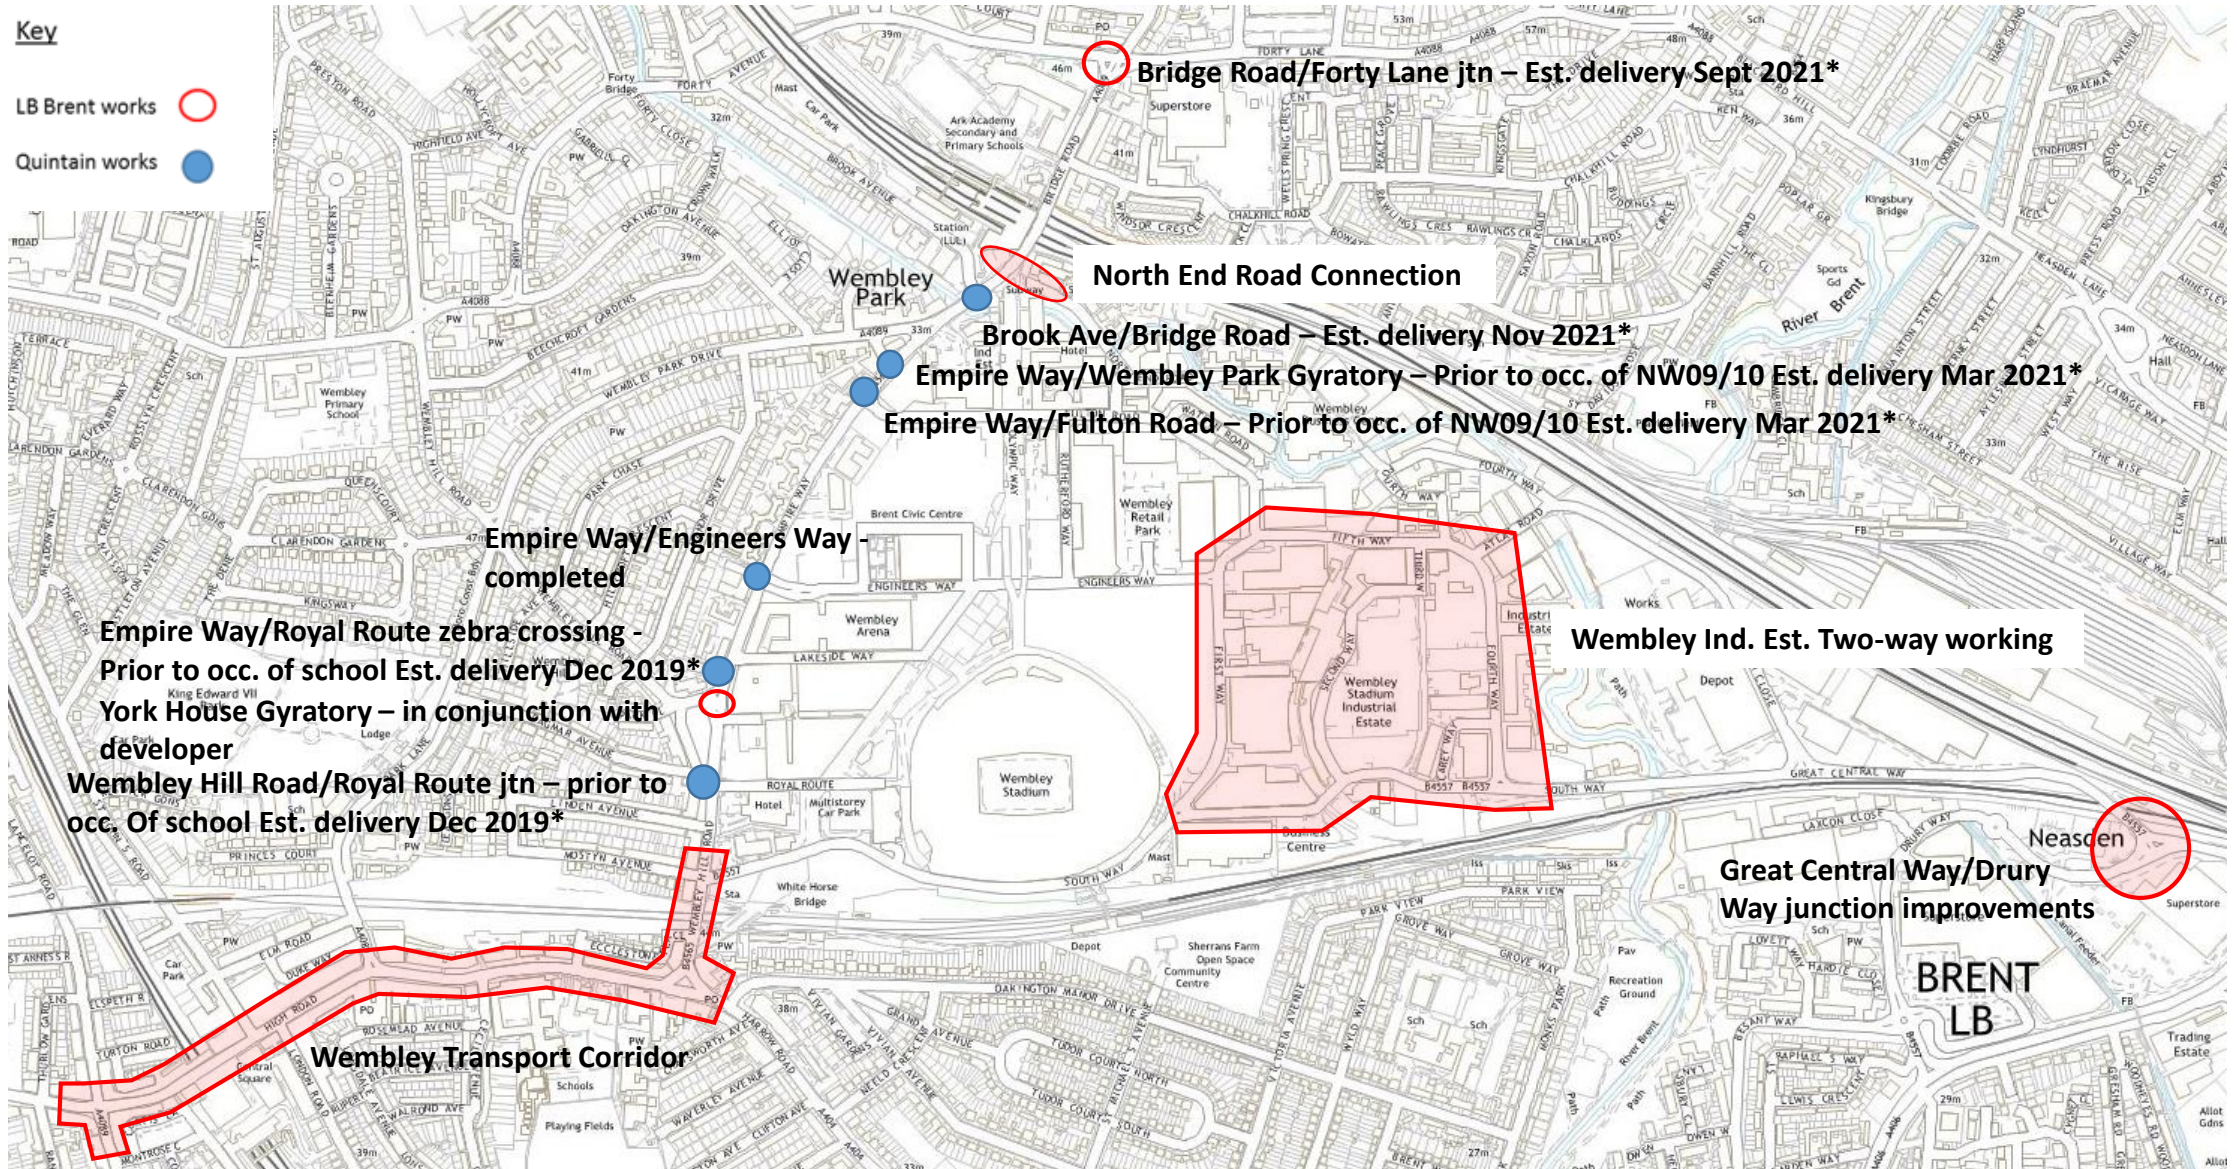

Wembley Transport Improvements

Key

- LB Brent works ○
- Quintain works ●

* Timings are based on Developer work programme and subject to change