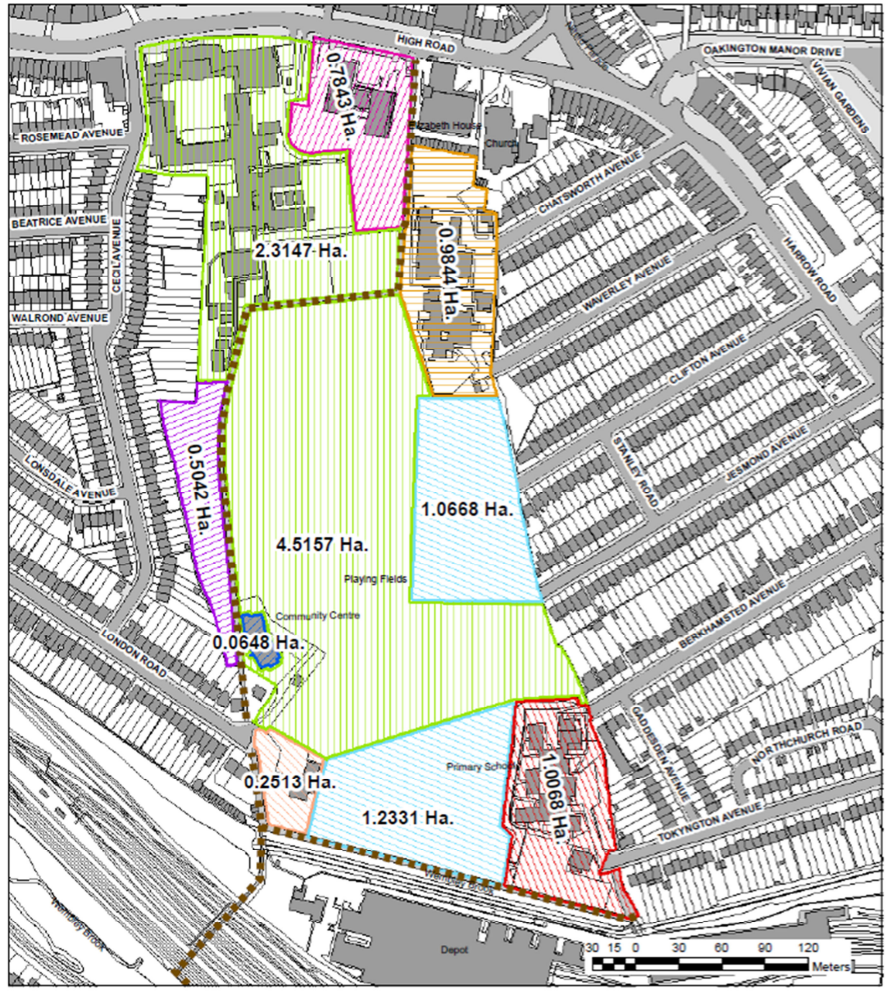

Appendix 1 – Current Landownership & School Building

Copland School Site and Adjoining Ownerships.

Legend

- St Josephs Infants and Juniors - School Freehold
- Cecil Avenue Allotments - Brent Freehold
- Wembley Youth Centre - Brent Freehold
- Brent House - Brent Freehold
- Copland Community School - School Freehold
- Elsley Primary School - Brent Freehold
- Dennis Jackson Centre - Brent Freehold
- Playing Fields - Brent Freehold - Copland Leasehold
- Usage rights for Wembley Youth Centre
- Public Rights of Way

NORTH

1:2,500

Plan to stated scale
if printed at A3.