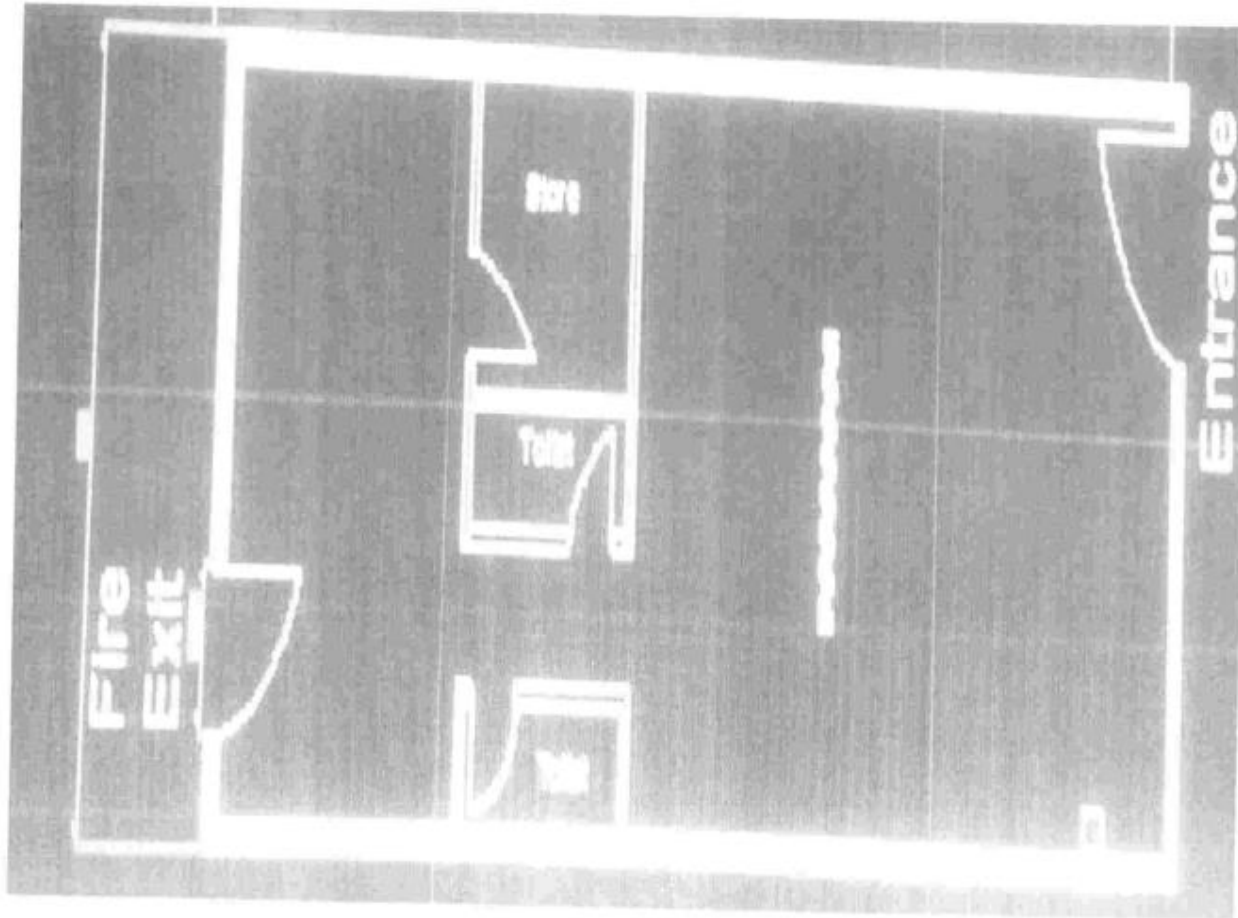

Location Café, 232 High Road, London

Plan as submitted

FLOOR PLAN (LOCATION'S CAFE)

Location Café, 232 High Road, London

What the premises actually looks like