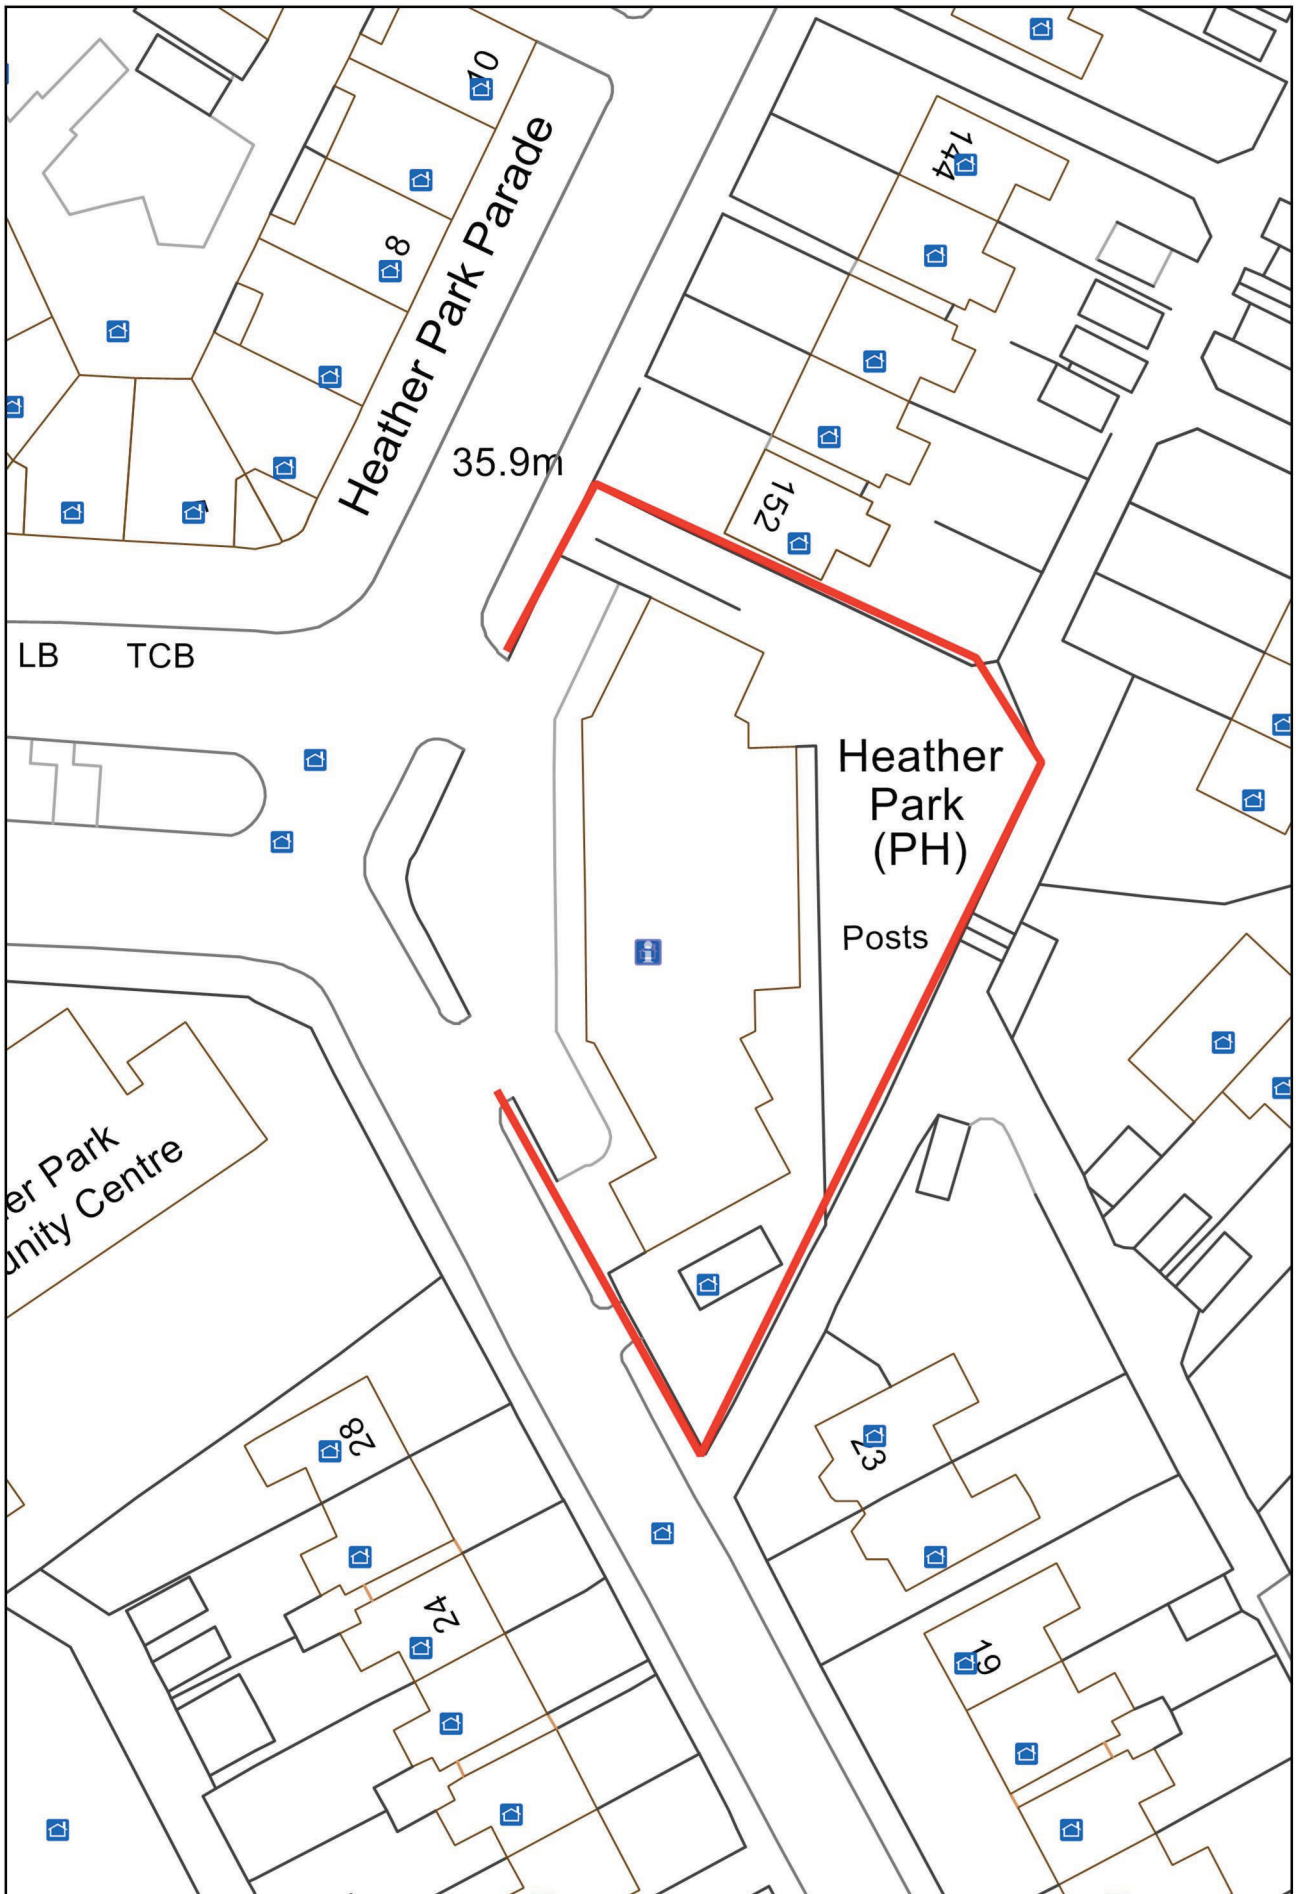

Ask Lounge Heather Park drive

©Crown copyright and database rights 2013 Ordnance Survey 100025260

1:500

0 0.0050.01 kilometres