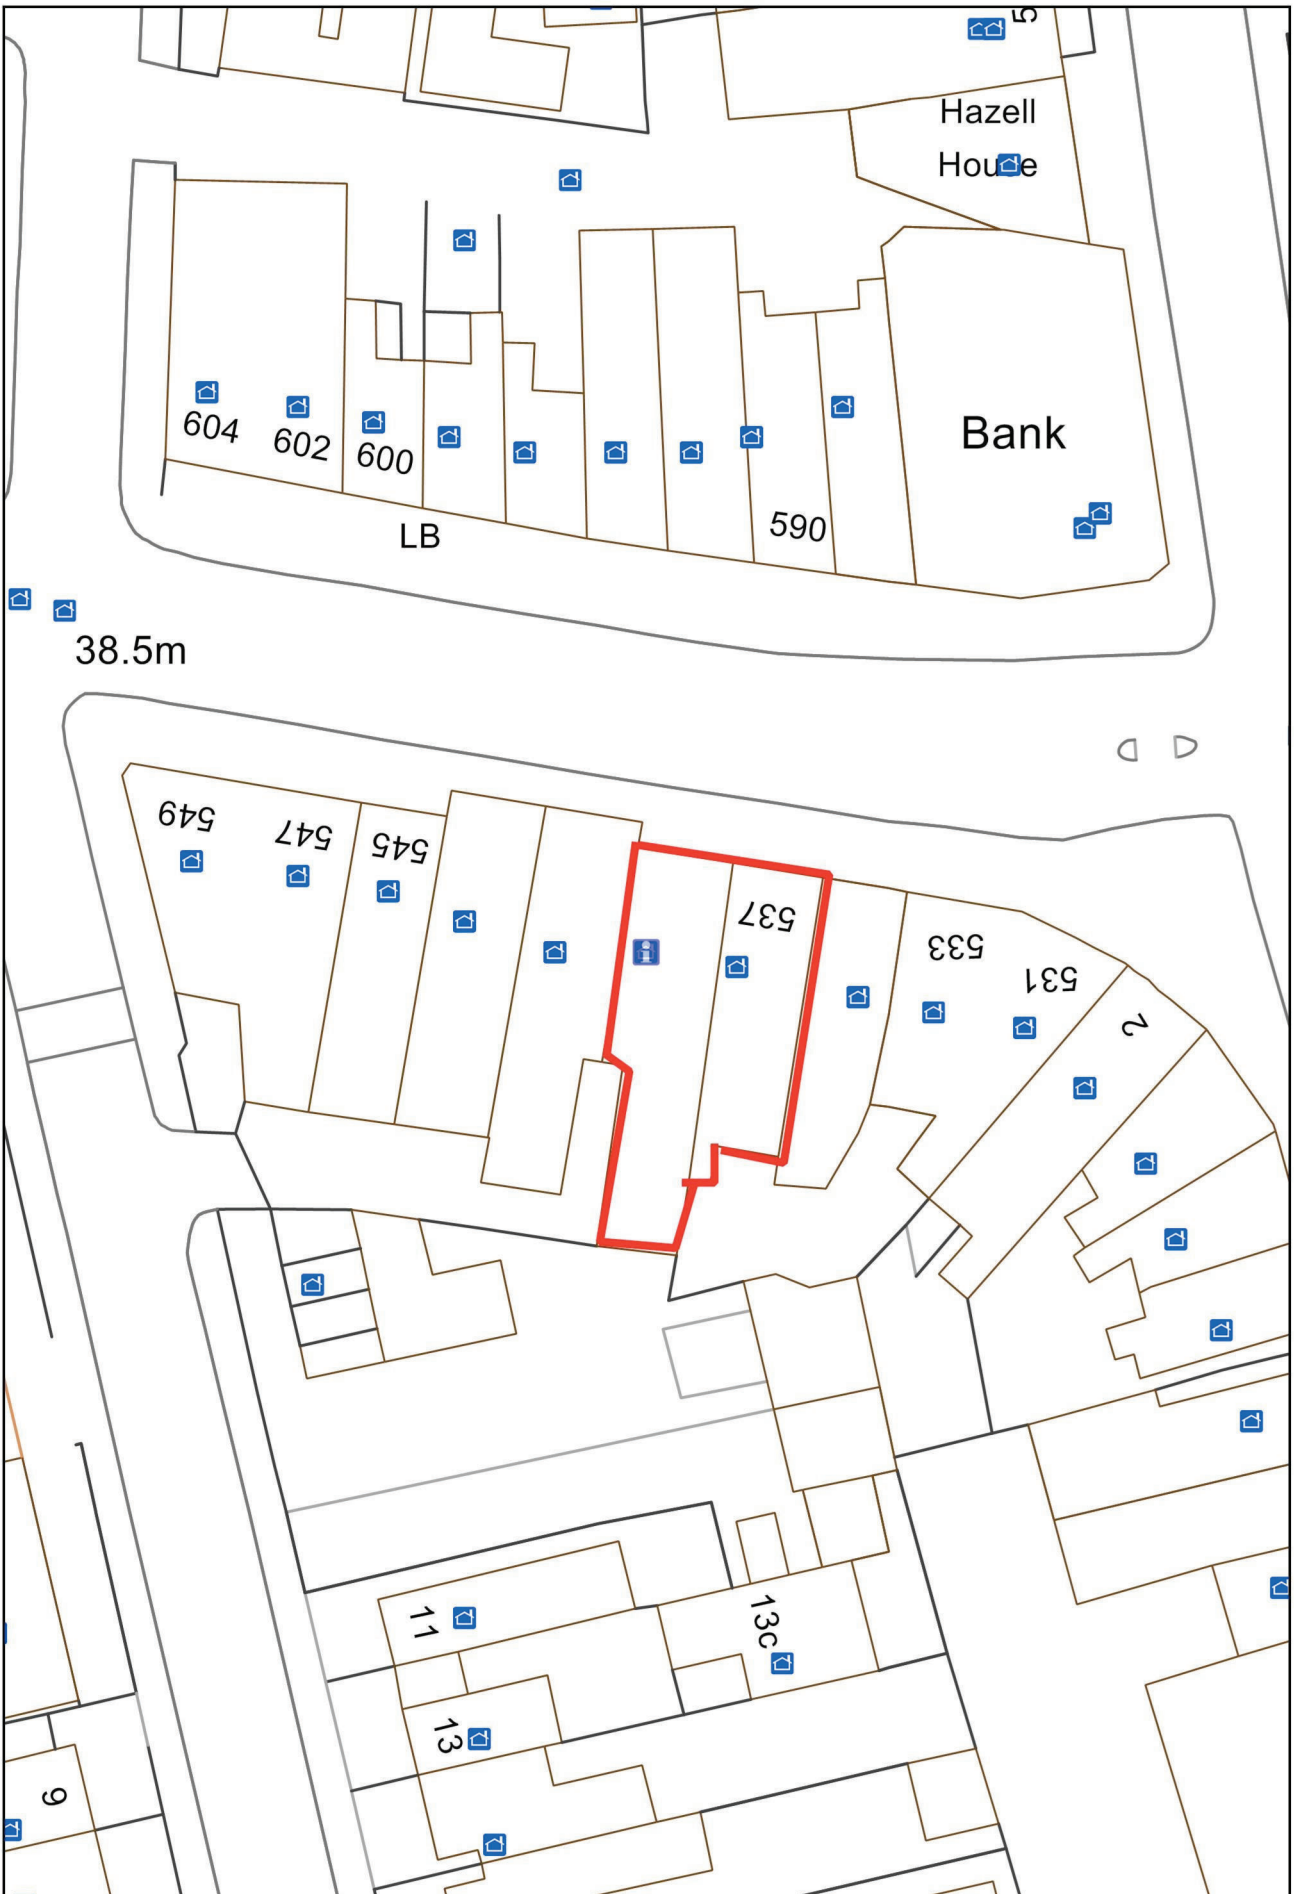

537-539 High Road Wembley

©Crown copyright and database rights 2013 Ordnance Survey 100025260

1:500

0 0.0050.01 kilometres