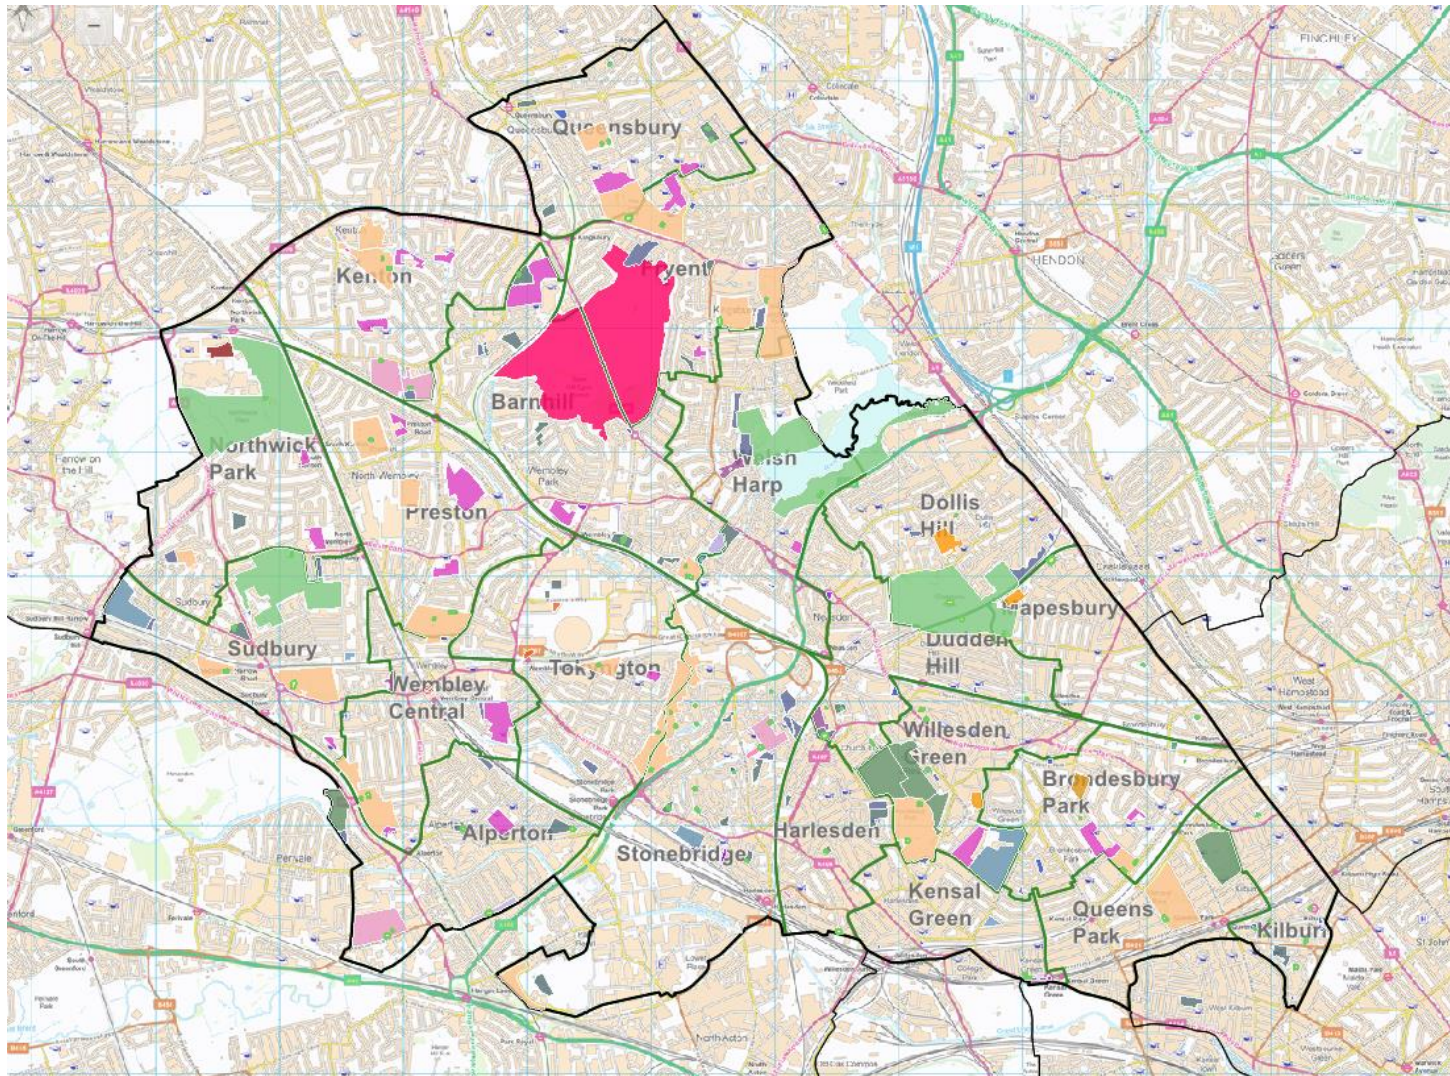

Brent Parks, Open Spaces, Cemeteries & Graveyards

KEY:

- allotments
- bowling green
- cemetery
- churchyard
- civic space
- covered reservoir
- cricket pitches
- district
- linear open space
- local park
- metropolitan park
- natural and semi-natural urban green space
- pocket park
- pocket park & allotment
- private recreation ground
- recreation grounds
- school playground
- school playing field
- small local park
- small open space
- sports pitches
- tennis courts
- university playing fields

Please note: These maps are intended to illustrate the parks, open spaces, cemeteries and graveyards in Brent to be added to the Public Space Protection Order but may not be exact. For a full list of parks, open spaces, cemeteries and graveyards, please see the separate list.