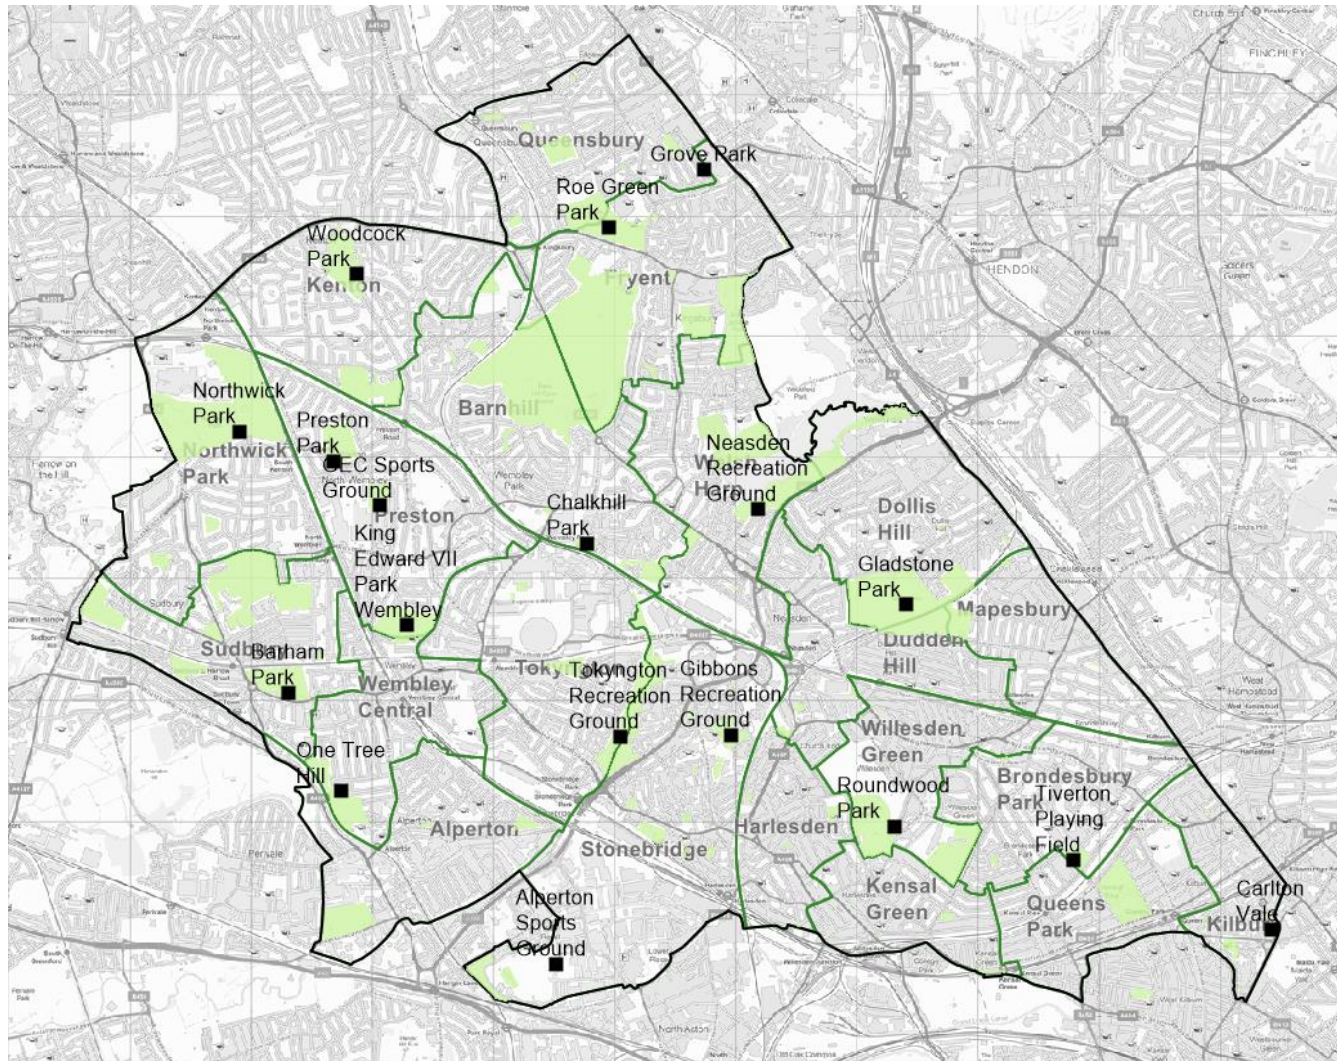

## Brent Parks, Open Spaces, Cemeteries & Graveyards

### KEY:

- Outdoor gyms
- district
- linear open space
- local park
- metropolitan park
- natural and semi-natural urban green space
- pocket park
- pocket park & allotment
- recreation grounds
- small local park
- small open space
- sports pitches
- tennis courts

**Please note:** These maps are intended to illustrate the parks, open spaces, cemeteries and graveyards in Brent to be added to the Public Space Protection Order but may not be exact. For a full list of parks, open spaces, cemeteries and graveyards, please see the separate list.