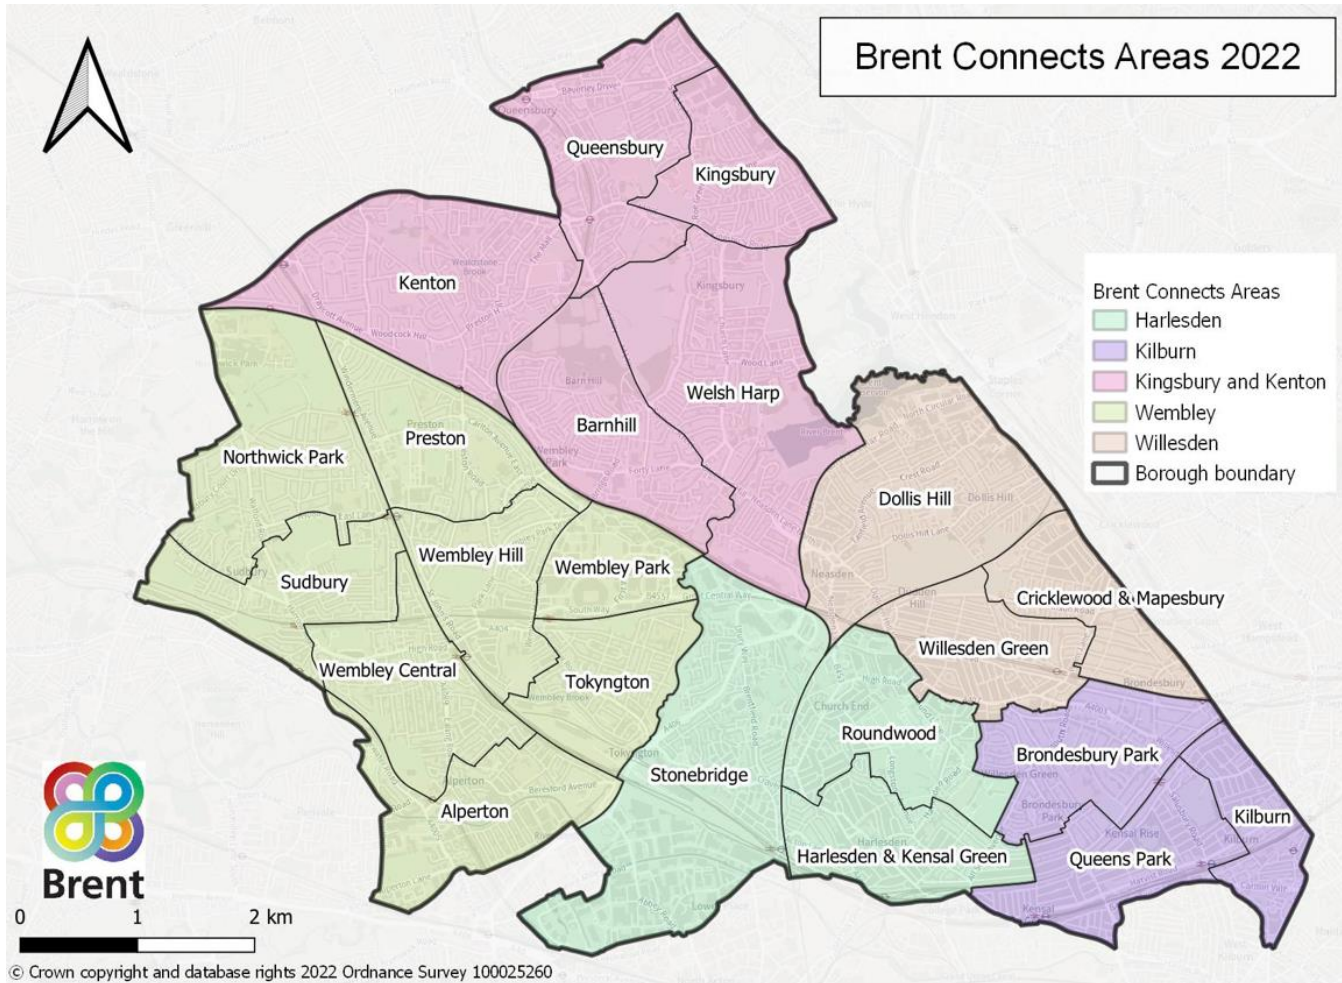

## Proposed Public Space Protection Order (PSPO) Area Boundary

KEY:  
Proposed PSPO area

The London Borough of Brent – Mapped by  
Ward and Connects Area