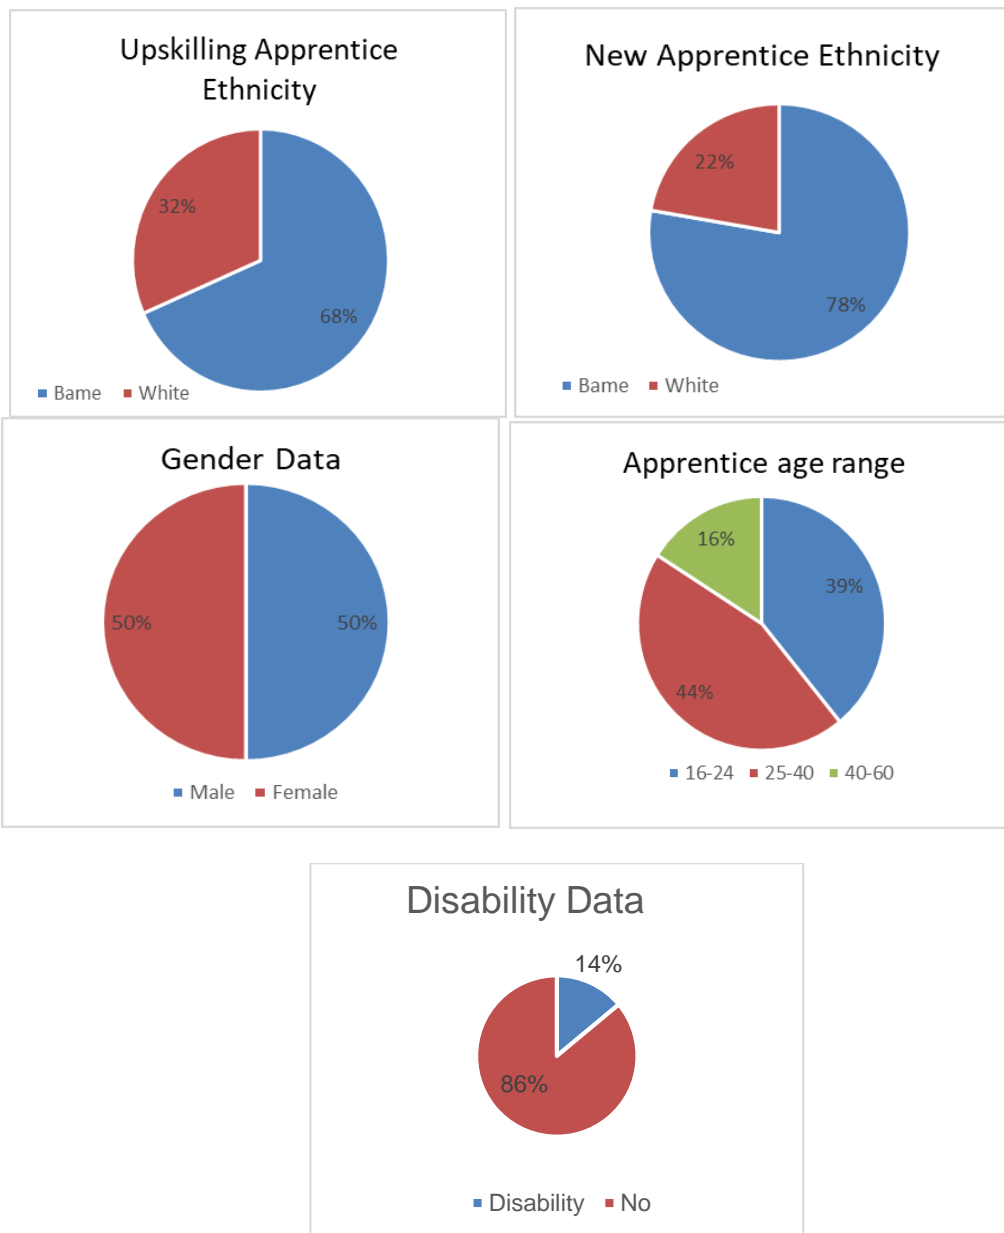

Diversity profile of apprentices October 2020

The data above is from October 2020, and is based on the staff who have declared their diversity information and therefore excludes staff who have chosen not to do so.