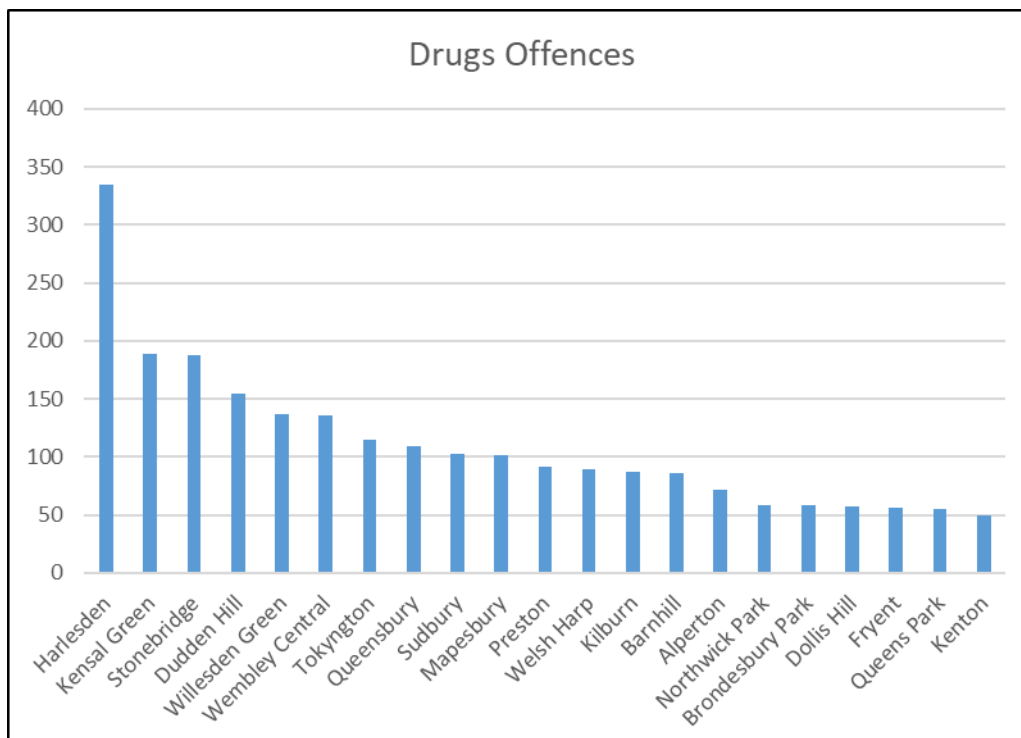

5) Vehicle Crime

6) Theft

Offences By Ward and Home Office Classification 2020-21

7) Arson and Criminal Damage

8) Drugs Offences

Offences By Ward and Home Office Classification 2020-21

9) Possession of Weapons

10) Public Order Offences

Offences By Ward and Home Office Classification 2020-21 – Ranked from 1 – 21 (1 = highest number of offences)

Ward	Violence Against the Person	Sexual Offences	Robbery	Burglary	Vehicle	Theft	Arson and Criminal Damage	Drugs	Possession of Weapons	Public Order
Stonebridge	1	4	3	1	1	2	1	3	3	2
Harlesden	2	1	1	5	3	3	2	1	2	3
Wembley Central	3	17	2	15	20	1	3	6	7	1
Willesden Green	4	2	4	8	15	5	4	5	1	6
Kensal Green	5	7	9	7	9	11	12	2	3	5
Dudden Hill	6	9	9	10	8	12	7	4	11	8
Tokynghton	7	5	5	11	7	6	11	7	3	6
Barnhill	8	9	12	14	11	13	5	14	11	11
Kilburn	9	14	7	2	12	3	10	13	9	4
Alperton	10	12	11	16	10	9	9	15	19	16
Mapesbury	11	3	8	3	2	10	13	10	10	9
Welsh Harp	12	16	15	18	14	14	14	12	7	9
Queensbury	13	19	13	9	5	7	15	8	13	12
Preston	14	6	13	12	16	17	6	11	15	16
Dollis Hill	15	9	19	13	4	16	8	18	19	13
Northwick Park	16	8	21	17	19	18	21	16	14	20
Sudbury	17	14	17	19	21	19	19	9	16	18
Brondesbury Park	18	18	16	6	13	15	17	16	18	19
Queens Park	19	13	6	4	6	8	16	20	16	15
Fryent	20	20	17	20	18	21	18	19	6	14
Kenton	21	21	20	21	17	20	19	21	21	21