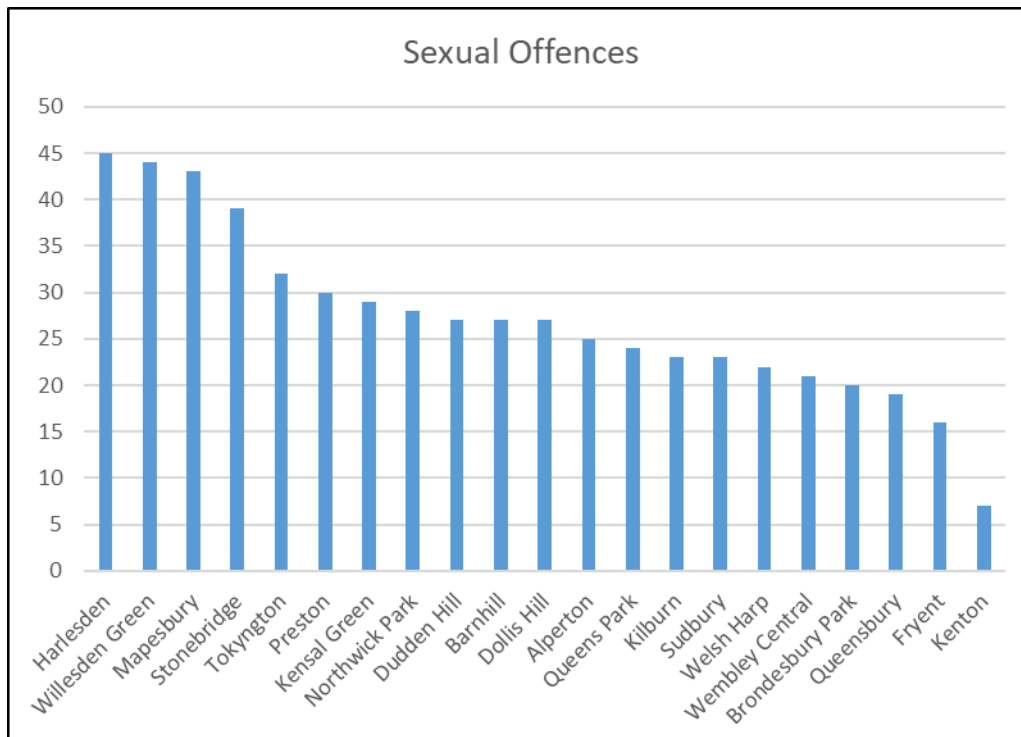

Appendix 2 Offences By Ward and Home Office Classification 2020-21

1) Violence Against the Person

2) Sexual Offences

Offences By Ward and Home Office Classification 2020-21

3) Robbery

4) Burglary

Offences By Ward and Home Office Classification 2020-21

5) Vehicle Crime

6) Theft

Offences By Ward and Home Office Classification 2020-21

7) Arson and Criminal Damage

8) Drugs Offences

Offences By Ward and Home Office Classification 2020-21

9) Possession of Weapons

10) Public Order Offences

Offences By Ward and Home Office Classification 2020-21 – Ranked from 1 – 21 (1 = highest number of offences)

Ward	Violence Against the Person	Sexual Offences	Robbery	Burglary	Vehicle	Theft	Arson and Criminal Damage	Drugs	Possession of Weapons	Public Order
Stonebridge	1	4	3	1	1	2	1	3	3	2
Harlesden	2	1	1	5	3	3	2	1	2	3
Wembley Central	3	17	2	15	20	1	3	6	7	1
Willesden Green	4	2	4	8	15	5	4	5	1	6
Kensal Green	5	7	9	7	9	11	12	2	3	5
Dudden Hill	6	9	9	10	8	12	7	4	11	8
Tokynghton	7	5	5	11	7	6	11	7	3	6
Barnhill	8	9	12	14	11	13	5	14	11	11
Kilburn	9	14	7	2	12	3	10	13	9	4
Alperton	10	12	11	16	10	9	9	15	19	16
Mapesbury	11	3	8	3	2	10	13	10	10	9
Welsh Harp	12	16	15	18	14	14	14	12	7	9
Queensbury	13	19	13	9	5	7	15	8	13	12
Preston	14	6	13	12	16	17	6	11	15	16
Dollis Hill	15	9	19	13	4	16	8	18	19	13
Northwick Park	16	8	21	17	19	18	21	16	14	20
Sudbury	17	14	17	19	21	19	19	9	16	18
Brondesbury Park	18	18	16	6	13	15	17	16	18	19
Queens Park	19	13	6	4	6	8	16	20	16	15
Fryent	20	20	17	20	18	21	18	19	6	14
Kenton	21	21	20	21	17	20	19	21	21	21