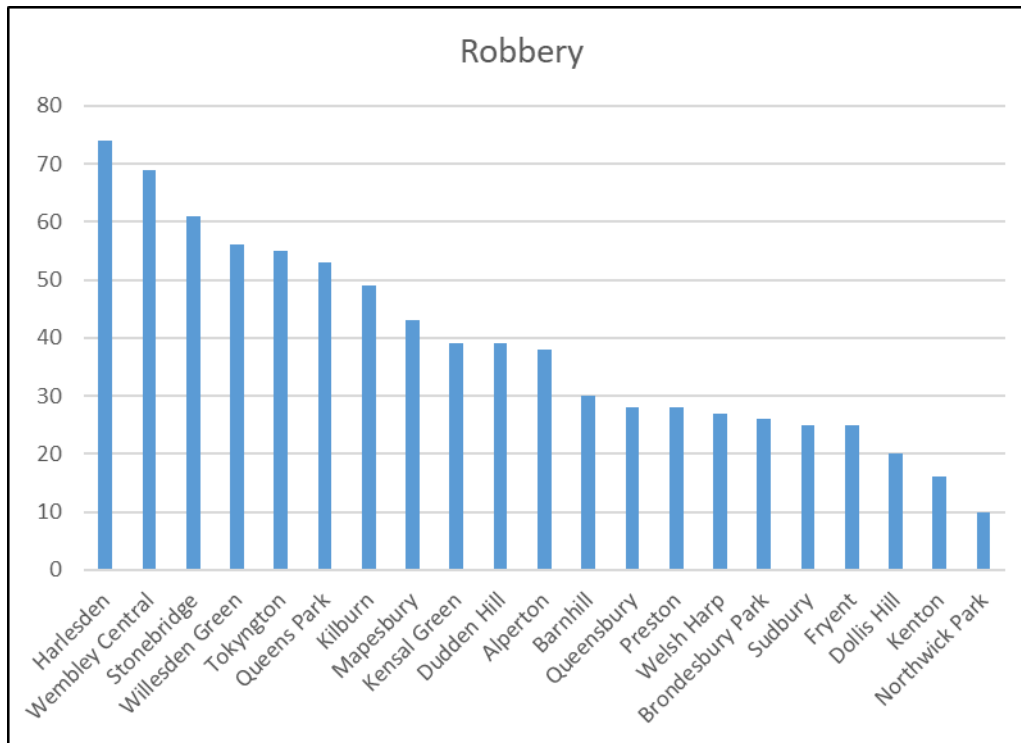

Appendix 2 Offences By Ward and Home Office Classification 2020-21

1) Violence Against the Person

2) Sexual Offences

Offences By Ward and Home Office Classification 2020-21

3) Robbery

4) Burglary

Offences By Ward and Home Office Classification 2020-21

10) Public Order Offences

Offences By Ward and Home Office Classification 2020-21 – Ranked from 1 – 21 (1 = highest number of offences)

Ward	Violence Against the Person	Sexual Offences	Robbery	Burglary	Vehicle	Theft	Arson and Criminal Damage	Drugs	Possession of Weapons	Public Order
Stonebridge	1	4	3	1	1	2	1	3	3	2
Harlesden	2	1	1	5	3	3	2	1	2	3
Wembley Central	3	17	2	15	20	1	3	6	7	1
Willesden Green	4	2	4	8	15	5	4	5	1	6
Kensal Green	5	7	9	7	9	11	12	2	3	5
Dudden Hill	6	9	9	10	8	12	7	4	11	8
Tokynghton	7	5	5	11	7	6	11	7	3	6
Barnhill	8	9	12	14	11	13	5	14	11	11
Kilburn	9	14	7	2	12	3	10	13	9	4
Alperton	10	12	11	16	10	9	9	15	19	16
Mapesbury	11	3	8	3	2	10	13	10	10	9
Welsh Harp	12	16	15	18	14	14	14	12	7	9
Queensbury	13	19	13	9	5	7	15	8	13	12
Preston	14	6	13	12	16	17	6	11	15	16
Dollis Hill	15	9	19	13	4	16	8	18	19	13
Northwick Park	16	8	21	17	19	18	21	16	14	20
Sudbury	17	14	17	19	21	19	19	9	16	18
Brondesbury Park	18	18	16	6	13	15	17	16	18	19
Queens Park	19	13	6	4	6	8	16	20	16	15
Fryent	20	20	17	20	18	21	18	19	6	14
Kenton	21	21	20	21	17	20	19	21	21	21