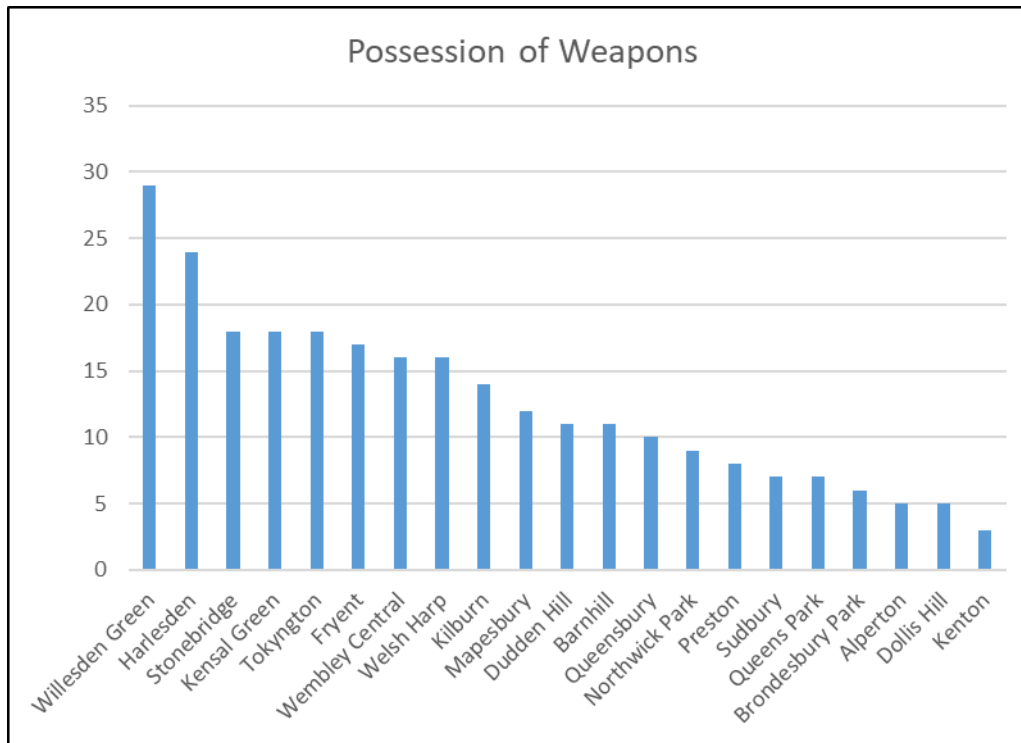

10) Public Order Offences

Offences By Ward and Home Office Classification 2020-21 – Ranked from 1 – 21 (1 = highest number of offences)

Ward	Violence Against the Person	Sexual Offences	Robbery	Burglary	Vehicle	Theft	Arson and Criminal Damage	Drugs	Possession of Weapons	Public Order
Stonebridge	1	4	3	1	1	2	1	3	3	2
Harlesden	2	1	1	5	3	3	2	1	2	3
Wembley Central	3	17	2	15	20	1	3	6	7	1
Willesden Green	4	2	4	8	15	5	4	5	1	6
Kensal Green	5	7	9	7	9	11	12	2	3	5
Dudden Hill	6	9	9	10	8	12	7	4	11	8
Tokynghton	7	5	5	11	7	6	11	7	3	6
Barnhill	8	9	12	14	11	13	5	14	11	11
Kilburn	9	14	7	2	12	3	10	13	9	4
Alperton	10	12	11	16	10	9	9	15	19	16
Mapesbury	11	3	8	3	2	10	13	10	10	9
Welsh Harp	12	16	15	18	14	14	14	12	7	9
Queensbury	13	19	13	9	5	7	15	8	13	12
Preston	14	6	13	12	16	17	6	11	15	16
Dollis Hill	15	9	19	13	4	16	8	18	19	13
Northwick Park	16	8	21	17	19	18	21	16	14	20
Sudbury	17	14	17	19	21	19	19	9	16	18
Brondesbury Park	18	18	16	6	13	15	17	16	18	19
Queens Park	19	13	6	4	6	8	16	20	16	15
Fryent	20	20	17	20	18	21	18	19	6	14
Kenton	21	21	20	21	17	20	19	21	21	21