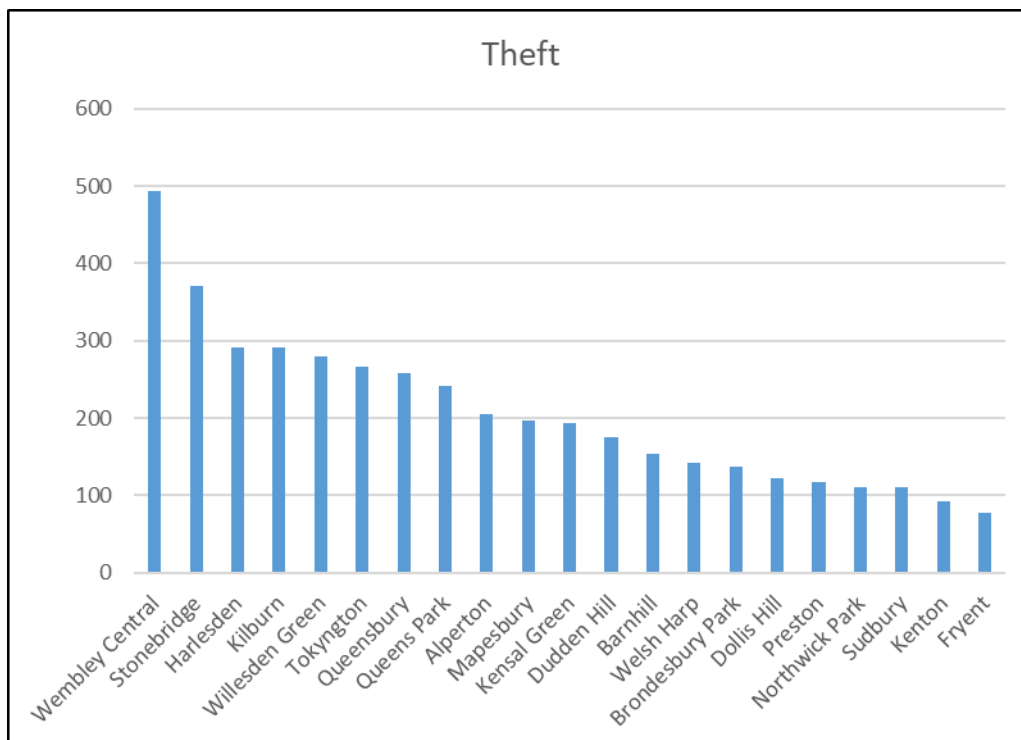

Offences By Ward and Home Office Classification 2020-21

5) Vehicle Crime

6) Theft