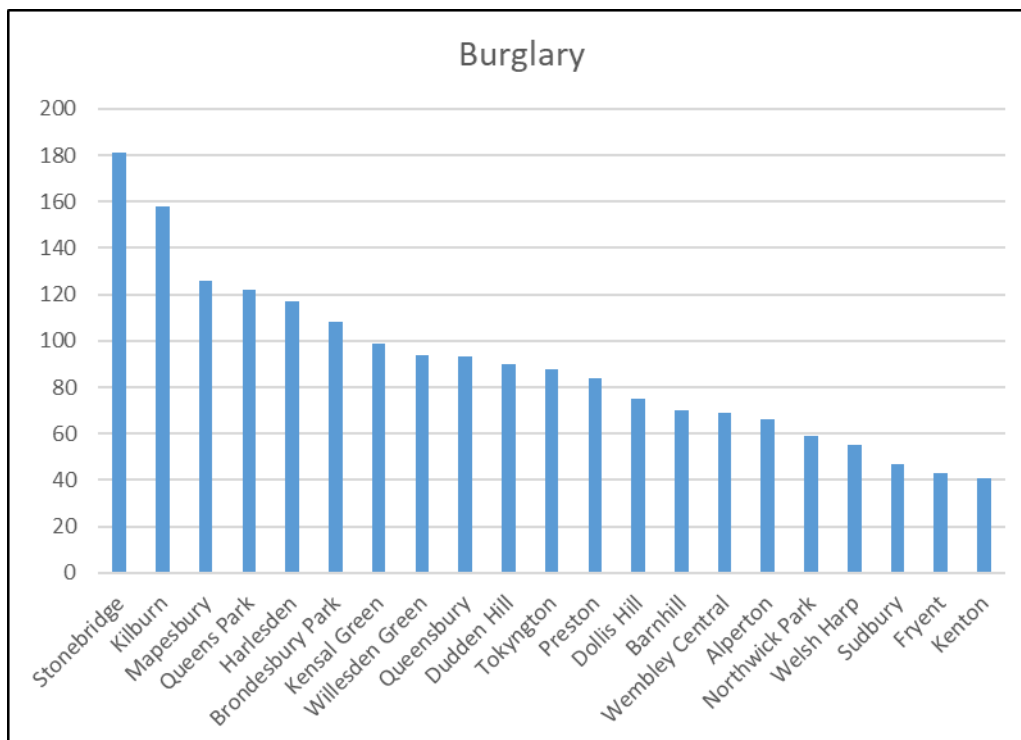

Appendix 2 Offences By Ward and Home Office Classification 2020-21

1) Violence Against the Person

2) Sexual Offences

Offences By Ward and Home Office Classification 2020-21

3) Robbery

4) Burglary

Offences By Ward and Home Office Classification 2020-21

10) Public Order Offences

Offences By Ward and Home Office Classification 2020-21 – Ranked from 1 – 21 (1 = highest number of offences)

Ward	Violence Against the Person	Sexual Offences	Robbery	Burglary	Vehicle	Theft	Arson and Criminal Damage	Drugs	Possession of Weapons	Public Order
Stonebridge	1	4	3	1	1	2	1	3	3	2
Harlesden	2	1	1	5	3	3	2	1	2	3
Wembley Central	3	17	2	15	20	1	3	6	7	1
Willesden Green	4	2	4	8	15	5	4	5	1	6
Kensal Green	5	7	9	7	9	11	12	2	3	5
Dudden Hill	6	9	9	10	8	12	7	4	11	8
Tokynghton	7	5	5	11	7	6	11	7	3	6
Barnhill	8	9	12	14	11	13	5	14	11	11
Kilburn	9	14	7	2	12	3	10	13	9	4
Alperton	10	12	11	16	10	9	9	15	19	16
Mapesbury	11	3	8	3	2	10	13	10	10	9
Welsh Harp	12	16	15	18	14	14	14	12	7	9
Queensbury	13	19	13	9	5	7	15	8	13	12
Preston	14	6	13	12	16	17	6	11	15	16
Dollis Hill	15	9	19	13	4	16	8	18	19	13
Northwick Park	16	8	21	17	19	18	21	16	14	20
Sudbury	17	14	17	19	21	19	19	9	16	18
Brondesbury Park	18	18	16	6	13	15	17	16	18	19
Queens Park	19	13	6	4	6	8	16	20	16	15
Fryent	20	20	17	20	18	21	18	19	6	14
Kenton	21	21	20	21	17	20	19	21	21	21