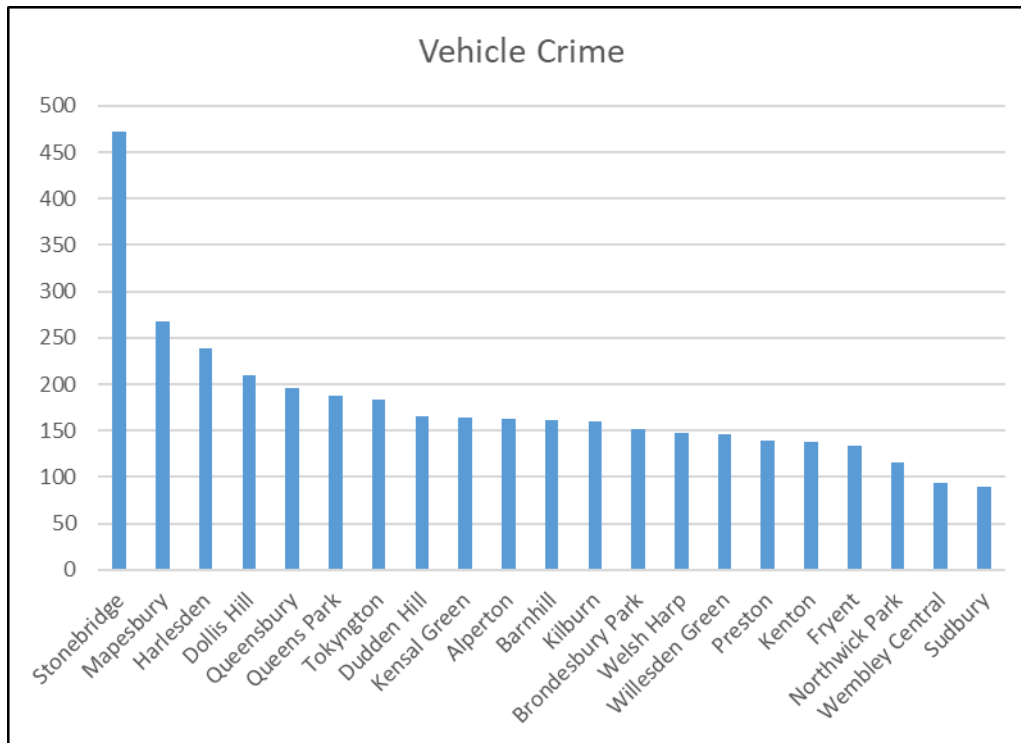

Appendix 2 Offences By Ward and Home Office Classification 2020-21

1) Violence Against the Person

2) Sexual Offences

Offences By Ward and Home Office Classification 2020-21

3) Robbery

4) Burglary

Offences By Ward and Home Office Classification 2020-21

5) Vehicle Crime

6) Theft

Offences By Ward and Home Office Classification 2020-21

7) Arson and Criminal Damage

8) Drugs Offences

Offences By Ward and Home Office Classification 2020-21

9) Possession of Weapons

10) Public Order Offences

Offences By Ward and Home Office Classification 2020-21 – Ranked from 1 – 21 (1 = highest number of offences)

Ward	Violence Against the Person	Sexual Offences	Robbery	Burglary	Vehicle	Theft	Arson and Criminal Damage	Drugs	Possession of Weapons	Public Order
Stonebridge	1	4	3	1	1	2	1	3	3	2
Harlesden	2	1	1	5	3	3	2	1	2	3
Wembley Central	3	17	2	15	20	1	3	6	7	1
Willesden Green	4	2	4	8	15	5	4	5	1	6
Kensal Green	5	7	9	7	9	11	12	2	3	5
Dudden Hill	6	9	9	10	8	12	7	4	11	8
Tokynghton	7	5	5	11	7	6	11	7	3	6
Barnhill	8	9	12	14	11	13	5	14	11	11
Kilburn	9	14	7	2	12	3	10	13	9	4
Alperton	10	12	11	16	10	9	9	15	19	16
Mapesbury	11	3	8	3	2	10	13	10	10	9
Welsh Harp	12	16	15	18	14	14	14	12	7	9
Queensbury	13	19	13	9	5	7	15	8	13	12
Preston	14	6	13	12	16	17	6	11	15	16
Dollis Hill	15	9	19	13	4	16	8	18	19	13
Northwick Park	16	8	21	17	19	18	21	16	14	20
Sudbury	17	14	17	19	21	19	19	9	16	18
Brondesbury Park	18	18	16	6	13	15	17	16	18	19
Queens Park	19	13	6	4	6	8	16	20	16	15
Fryent	20	20	17	20	18	21	18	19	6	14
Kenton	21	21	20	21	17	20	19	21	21	21