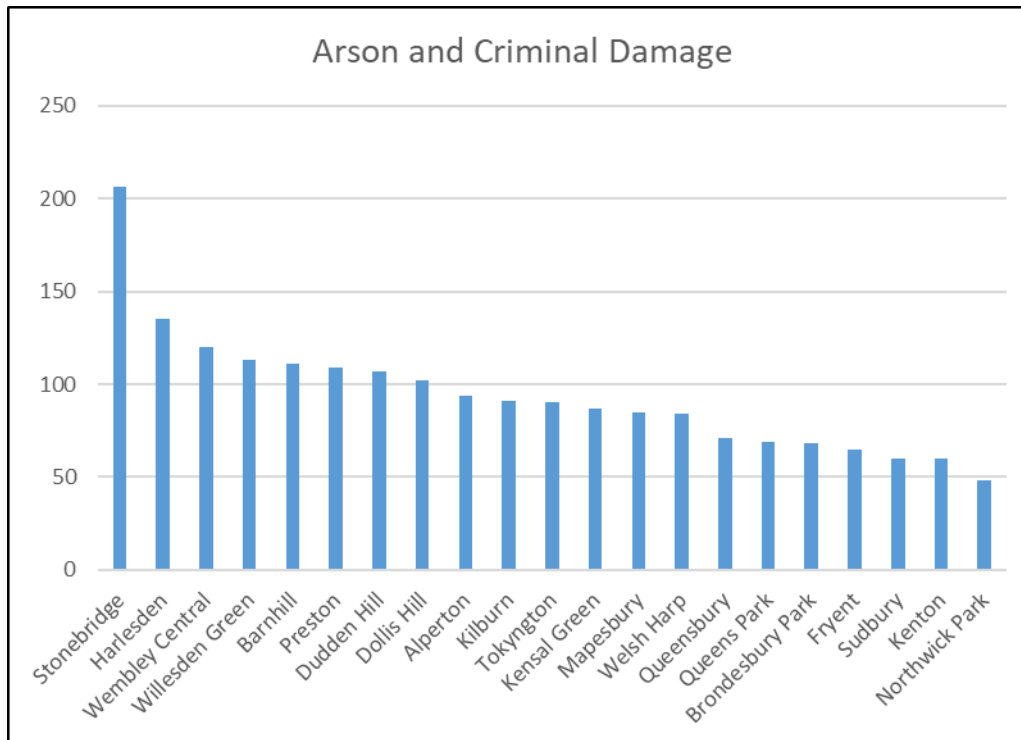

5) Vehicle Crime

6) Theft

Offences By Ward and Home Office Classification 2020-21

7) Arson and Criminal Damage

8) Drugs Offences

Offences By Ward and Home Office Classification 2020-21

9) Possession of Weapons

10) Public Order Offences

Offences By Ward and Home Office Classification 2020-21 – Ranked from 1 – 21 (1 = highest number of offences)

Ward	Violence Against the Person	Sexual Offences	Robbery	Burglary	Vehicle	Theft	Arson and Criminal Damage	Drugs	Possession of Weapons	Public Order
Stonebridge	1	4	3	1	1	2	1	3	3	2
Harlesden	2	1	1	5	3	3	2	1	2	3
Wembley Central	3	17	2	15	20	1	3	6	7	1
Willesden Green	4	2	4	8	15	5	4	5	1	6
Kensal Green	5	7	9	7	9	11	12	2	3	5
Dudden Hill	6	9	9	10	8	12	7	4	11	8
Tokynghton	7	5	5	11	7	6	11	7	3	6
Barnhill	8	9	12	14	11	13	5	14	11	11
Kilburn	9	14	7	2	12	3	10	13	9	4
Alperton	10	12	11	16	10	9	9	15	19	16
Mapesbury	11	3	8	3	2	10	13	10	10	9
Welsh Harp	12	16	15	18	14	14	14	12	7	9
Queensbury	13	19	13	9	5	7	15	8	13	12
Preston	14	6	13	12	16	17	6	11	15	16
Dollis Hill	15	9	19	13	4	16	8	18	19	13
Northwick Park	16	8	21	17	19	18	21	16	14	20
Sudbury	17	14	17	19	21	19	19	9	16	18
Brondesbury Park	18	18	16	6	13	15	17	16	18	19
Queens Park	19	13	6	4	6	8	16	20	16	15
Fryent	20	20	17	20	18	21	18	19	6	14
Kenton	21	21	20	21	17	20	19	21	21	21