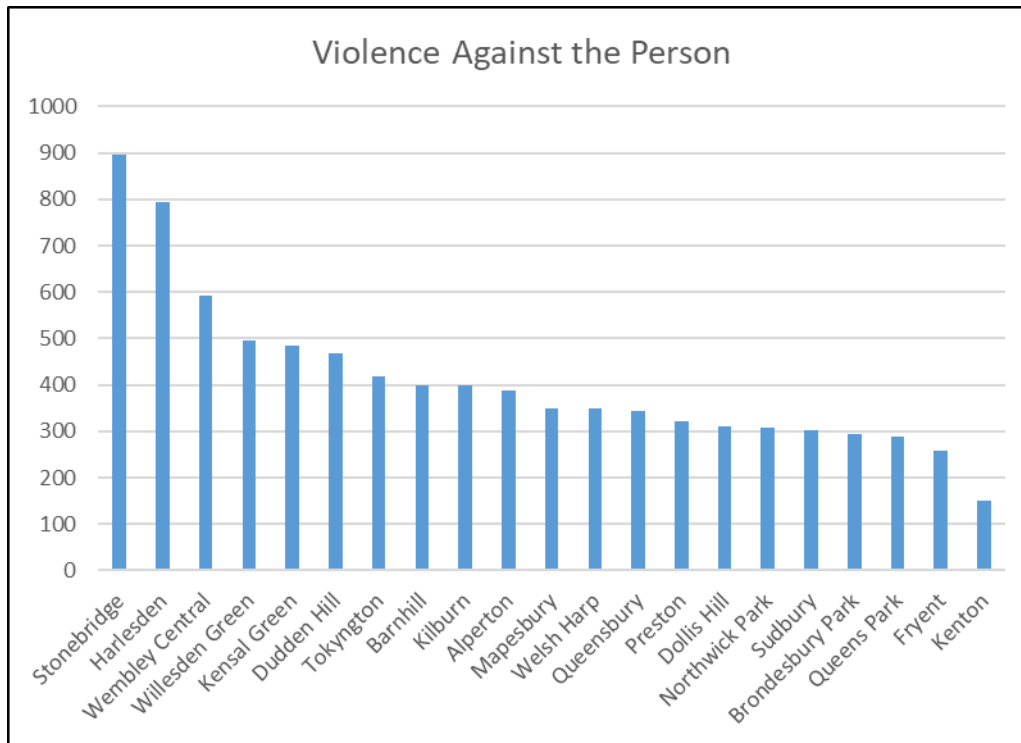

Appendix 2 Offences By Ward and Home Office Classification 2020-21

1) Violence Against the Person

2) Sexual Offences

Offences By Ward and Home Office Classification 2020-21

3) Robbery

4) Burglary

Offences By Ward and Home Office Classification 2020-21

10) Public Order Offences

Offences By Ward and Home Office Classification 2020-21 – Ranked from 1 – 21 (1 = highest number of offences)

Ward	Violence Against the Person	Sexual Offences	Robbery	Burglary	Vehicle	Theft	Arson and Criminal Damage	Drugs	Possession of Weapons	Public Order
Stonebridge	1	4	3	1	1	2	1	3	3	2
Harlesden	2	1	1	5	3	3	2	1	2	3
Wembley Central	3	17	2	15	20	1	3	6	7	1
Willesden Green	4	2	4	8	15	5	4	5	1	6
Kensal Green	5	7	9	7	9	11	12	2	3	5
Dudden Hill	6	9	9	10	8	12	7	4	11	8
Tokynghton	7	5	5	11	7	6	11	7	3	6
Barnhill	8	9	12	14	11	13	5	14	11	11
Kilburn	9	14	7	2	12	3	10	13	9	4
Alperton	10	12	11	16	10	9	9	15	19	16
Mapesbury	11	3	8	3	2	10	13	10	10	9
Welsh Harp	12	16	15	18	14	14	14	12	7	9
Queensbury	13	19	13	9	5	7	15	8	13	12
Preston	14	6	13	12	16	17	6	11	15	16
Dollis Hill	15	9	19	13	4	16	8	18	19	13
Northwick Park	16	8	21	17	19	18	21	16	14	20
Sudbury	17	14	17	19	21	19	19	9	16	18
Brondesbury Park	18	18	16	6	13	15	17	16	18	19
Queens Park	19	13	6	4	6	8	16	20	16	15
Fryent	20	20	17	20	18	21	18	19	6	14
Kenton	21	21	20	21	17	20	19	21	21	21