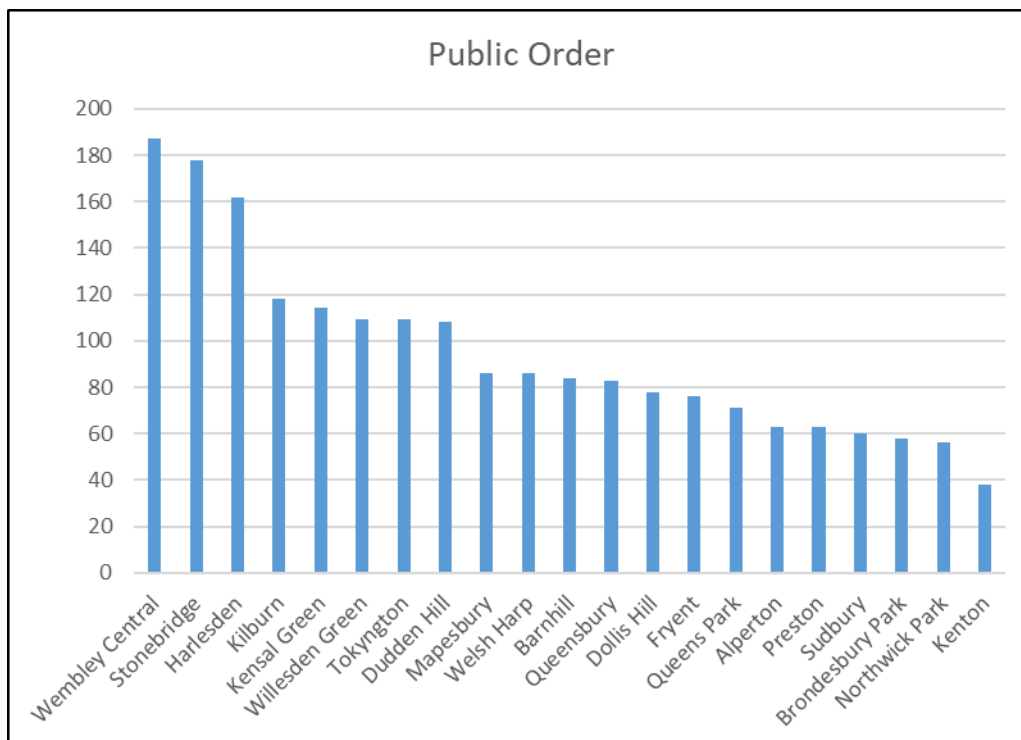

5) Vehicle Crime

6) Theft

Offences By Ward and Home Office Classification 2020-21

7) Arson and Criminal Damage

8) Drugs Offences

Offences By Ward and Home Office Classification 2020-21

9) Possession of Weapons

10) Public Order Offences

Offences By Ward and Home Office Classification 2020-21 – Ranked from 1 – 21 (1 = highest number of offences)

Ward	Violence Against the Person	Sexual Offences	Robbery	Burglary	Vehicle	Theft	Arson and Criminal Damage	Drugs	Possession of Weapons	Public Order
Stonebridge	1	4	3	1	1	2	1	3	3	2
Harlesden	2	1	1	5	3	3	2	1	2	3
Wembley Central	3	17	2	15	20	1	3	6	7	1
Willesden Green	4	2	4	8	15	5	4	5	1	6
Kensal Green	5	7	9	7	9	11	12	2	3	5
Dudden Hill	6	9	9	10	8	12	7	4	11	8
Tokynghton	7	5	5	11	7	6	11	7	3	6
Barnhill	8	9	12	14	11	13	5	14	11	11
Kilburn	9	14	7	2	12	3	10	13	9	4
Alperton	10	12	11	16	10	9	9	15	19	16
Mapesbury	11	3	8	3	2	10	13	10	10	9
Welsh Harp	12	16	15	18	14	14	14	12	7	9
Queensbury	13	19	13	9	5	7	15	8	13	12
Preston	14	6	13	12	16	17	6	11	15	16
Dollis Hill	15	9	19	13	4	16	8	18	19	13
Northwick Park	16	8	21	17	19	18	21	16	14	20
Sudbury	17	14	17	19	21	19	19	9	16	18
Brondesbury Park	18	18	16	6	13	15	17	16	18	19
Queens Park	19	13	6	4	6	8	16	20	16	15
Fryent	20	20	17	20	18	21	18	19	6	14
Kenton	21	21	20	21	17	20	19	21	21	21