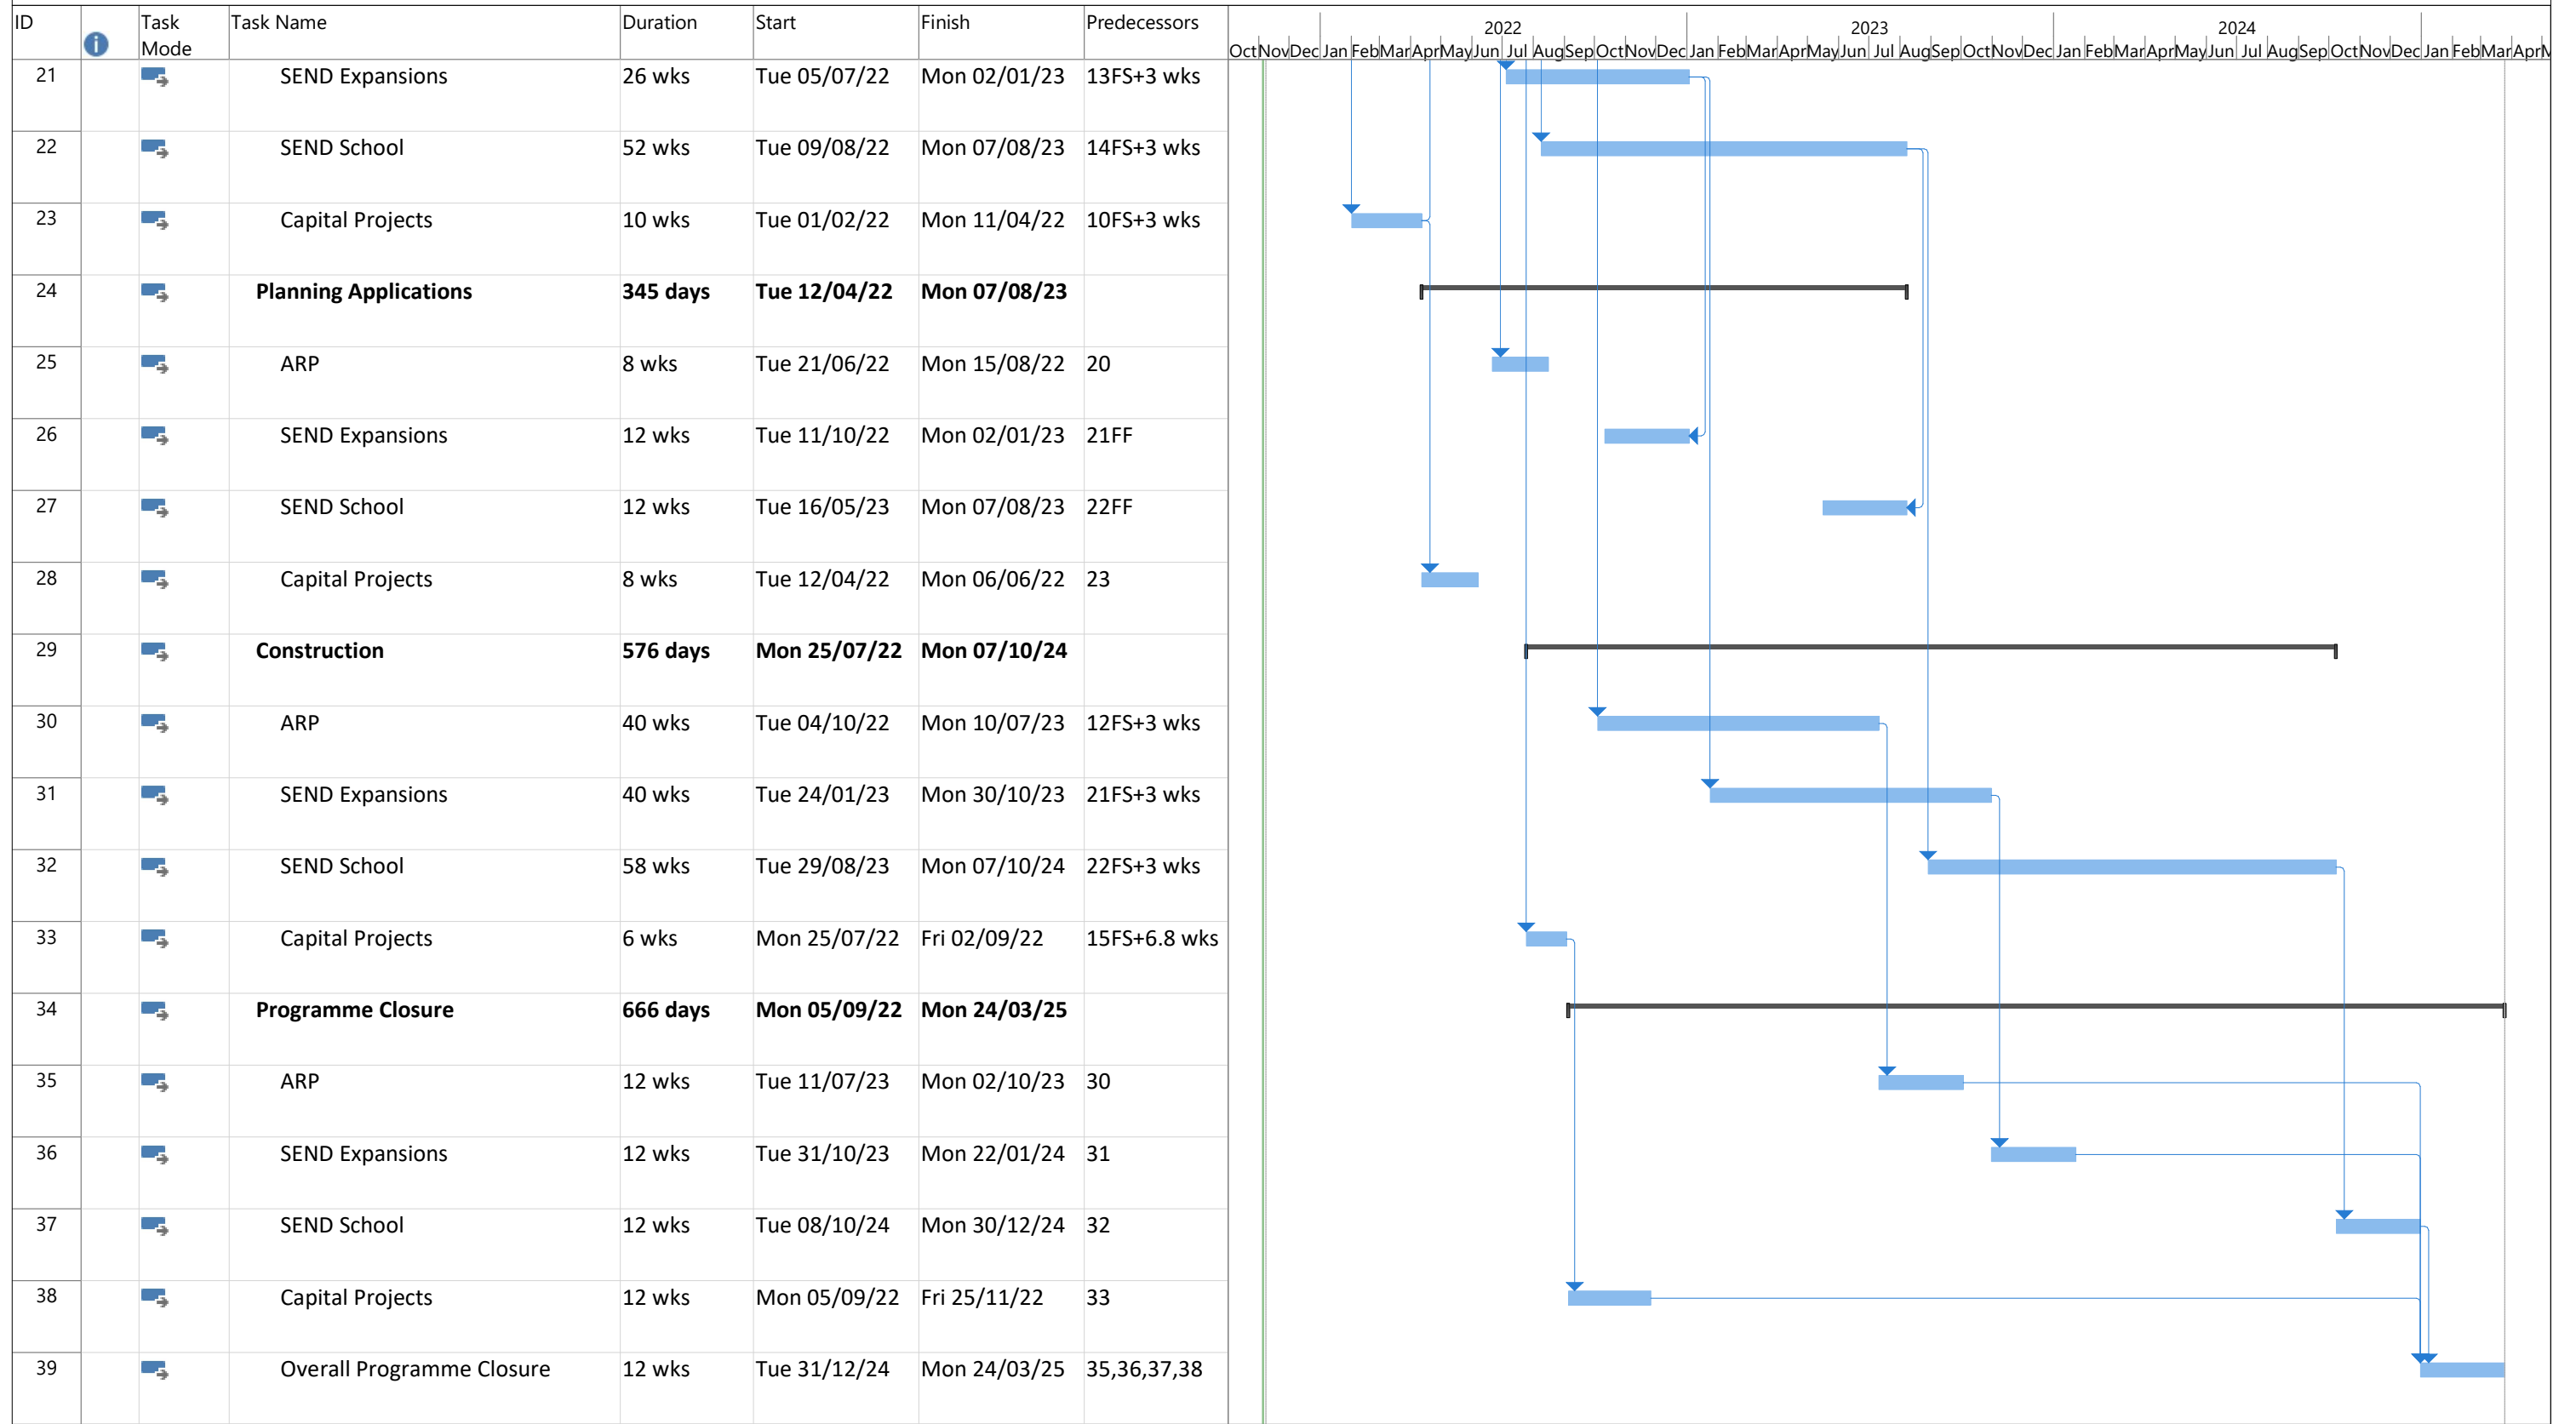

SEND Capital Programme: Appendix B GANTT Chart. Indicative Milestones

Project: SEND Capital Programme
Date: Fri 05/11/21

Task		Project Summary		Manual Task		Start-only		Deadline	
Split		Inactive Task		Duration-only		Finish-only		Progress	
Milestone		Inactive Milestone		Manual Summary Rollup		External Tasks		Manual Progress	
Summary		Inactive Summary		Manual Summary		External Milestone			