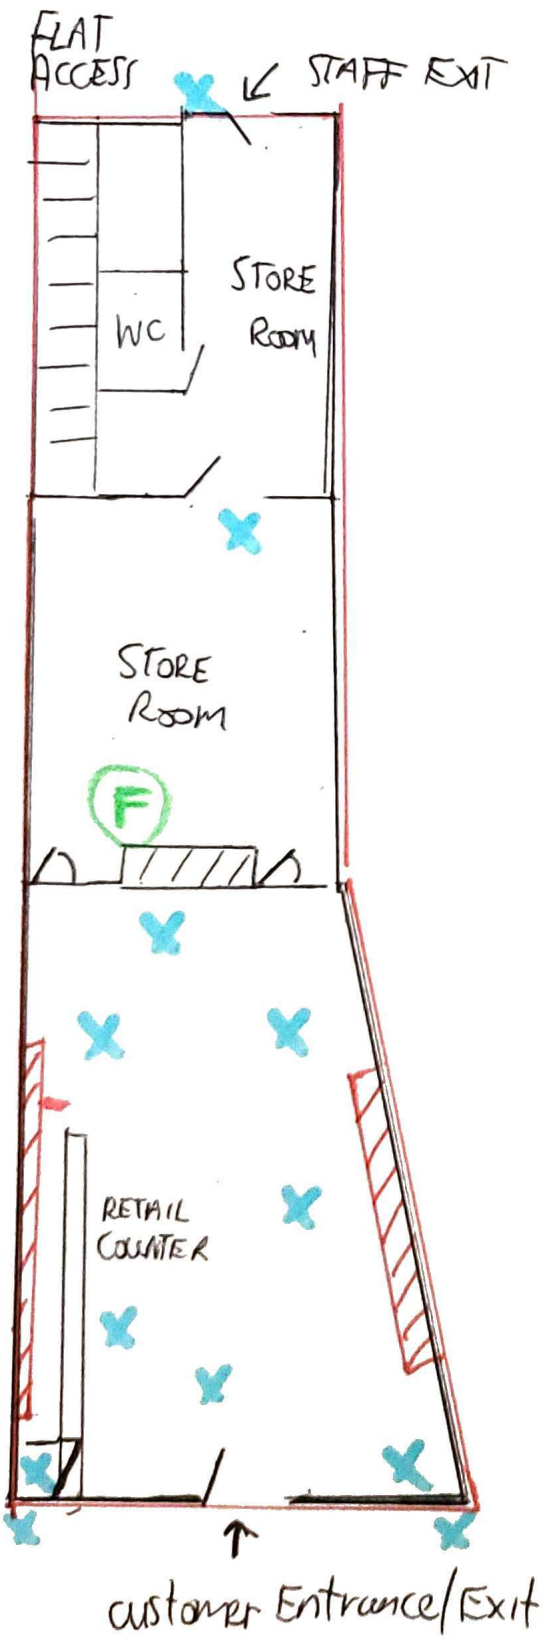

SMS FOOD CITY
 288 EALING ROAD WEMBLEY MIDDX. HA0 4LL

SCALE 1:100
 1CM : 1 METRE

- Licensible Area
- Proposed Area for Alcohol
- X - CCTV camera points
- F - Fire Extinguisher

Greenhill Licences
 07766003951
 greenhill.licences@btmail.com