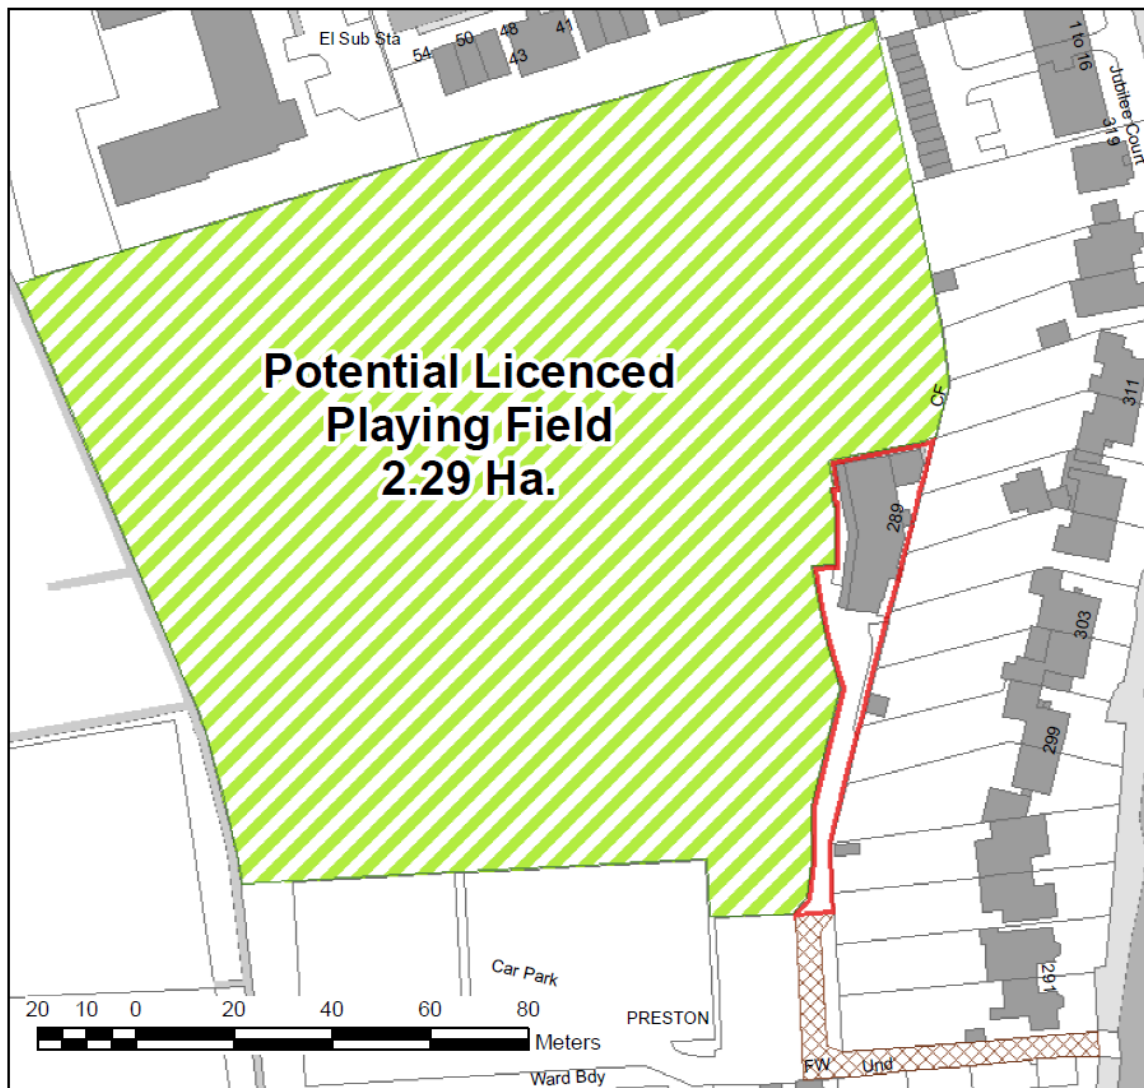

Appendix 1. Existing Site Plan

# Tenterden Pavilion, Preston Way, Harrow, HA3 0QQ

 Demise  Playing Fields  Right of Way

 **Brent** **1:1,250**  
Plan to stated scale if printed at A4.  
PSMA OS copyright statement  
© Crown copyright and database rights 2015 Ordnance Survey 100025260  
OS Open data copyright statement:  
Contains Ordnance Survey data © Crown copyright and database right 2015

**NORTH**  
