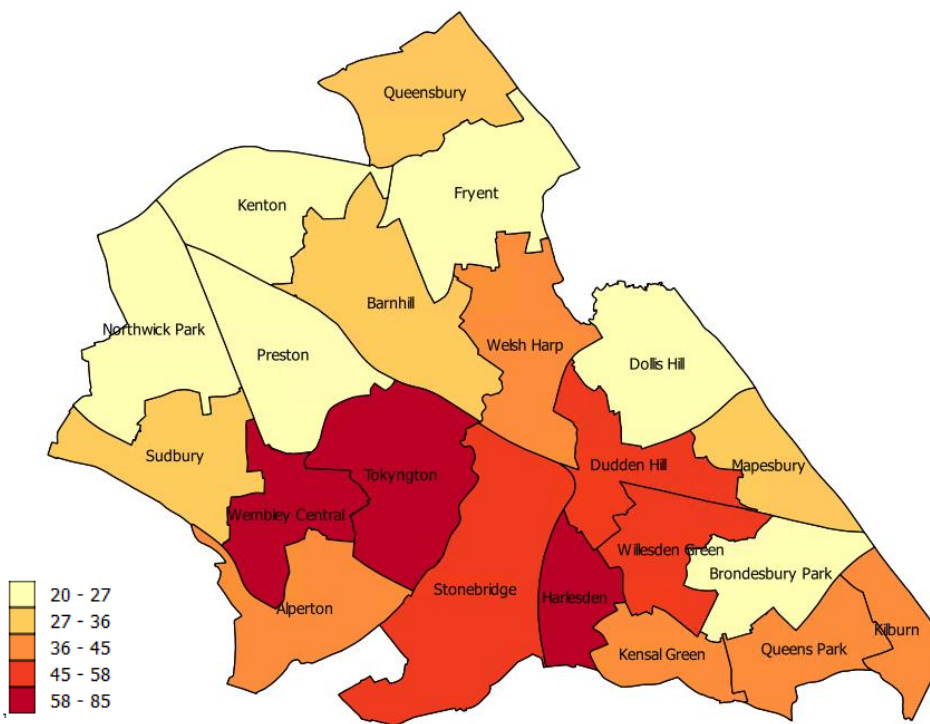

Calls to Police Related to Street Drinking

There is a small downward trend in calls to police related to street drinking. However, in May and June 2020, there were more calls than in any other month in the 2 year period.

Year / Month	Calls to Police
Jul-18	18
Aug-18	21
Sep-18	20
Oct-18	14
Nov-18	7
Dec-18	8
Jan-19	7
Feb-19	6
Mar-19	11
Apr-19	13
May-19	11
Jun-19	14

Year / Month	Calls to Police
Jul-19	15
Aug-19	9
Sep-19	13
Oct-19	13
Nov-19	3
Dec-19	1
Jan-20	12
Feb-20	5
Mar-20	8
Apr-20	11
May-20	22
Jun-20	23

Alcohol Related Offences by Ward – July 2018 to June 2020

Alcohol Related Offences by Ward July 2018 to June 2020

Ward	Offences
Stonebridge	57
Barnhill	35
Welsh Harp	39
Dudden Hill	50
Wembley Central	85
Fryent	22
Harlesden	71
Dollis Hill	26
Kilburn	40
Tokyngton	72
Preston	25
Sudbury	32
Northwick Park	27
Alperton	42
Kensal Green	45
Brondesbury Park	22
Kenton	20
Mapesbury	36
Queensbury	32
Willesden Green	58
Queens Park	40

Calls to Police Relating to Street Drinking by Ward – July 2018 to June 2020

**Street Drinking Calls by Ward
July 2018 to June 2020**

Ward	Incidents
Harlesden	67
Kensal Green	62
Wembley Central	35
Alpertown	24
Queensbury	18
Welsh Harp	10
Willesden Green	10
Brondesbury Park	6
Queens Park	6
Dudden Hill	5
Kilburn	5
Tokyngton	5
Sudbury	5
Barnhill	4
Dollis Hill	4
Preston	4
Northwick Park	4
Mapesbury	4
Willesden Green	4
Brondesbury Park	4
Northwick Park	4
Mapesbury	4
Fryent	3
Stonebridge	2
Kenton	1