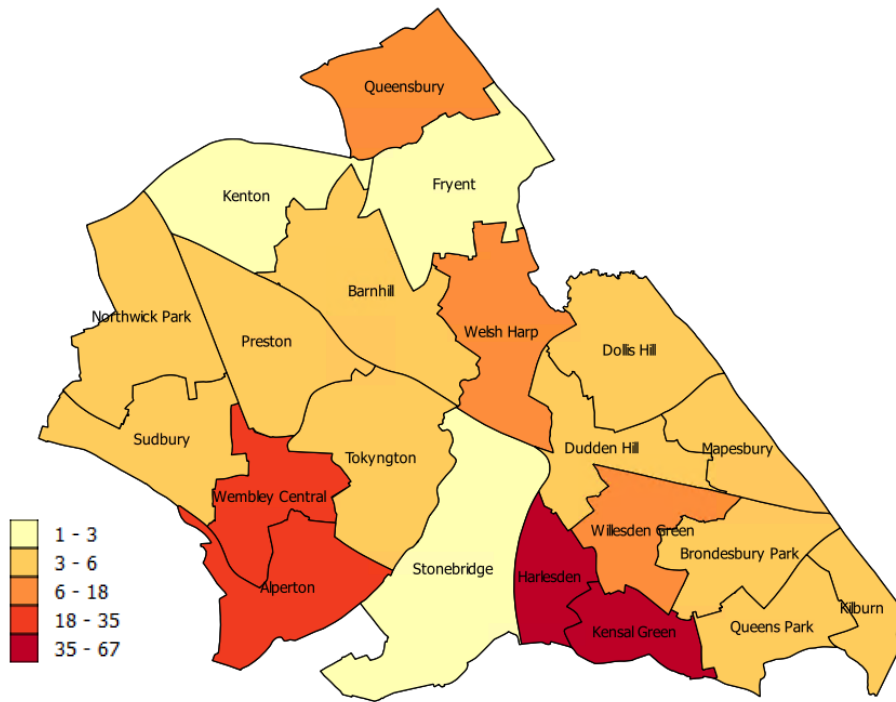

Alcohol Related Crime - Crimes recorded on CRIS where either suspect or victim had been drinking.

There has been a slight downward trend in alcohol-related offences between July 2018 and June 2020. However, alcohol consumption remains a driver of violent crime.

Year / Month	Calls to Police
Jul-18	18
Aug-18	21
Sep-18	20
Oct-18	14
Nov-18	7
Dec-18	8
Jan-19	7
Feb-19	6
Mar-19	11
Apr-19	13
May-19	11
Jun-19	14

Year / Month	Calls to Police
Jul-19	15
Aug-19	9
Sep-19	13
Oct-19	13
Nov-19	3
Dec-19	1
Jan-20	12
Feb-20	5
Mar-20	8
Apr-20	11
May-20	22
Jun-20	23

Alcohol Related Offences by Ward – July 2018 to June 2020

Alcohol Related Offences by Ward July 2018 to June 2020

Ward	Offences
Stonebridge	57
Barnhill	35
Welsh Harp	39
Dudden Hill	50
Wembley Central	85
Fryent	22
Harlesden	71
Dollis Hill	26
Kilburn	40
Tokyngton	72
Preston	25
Sudbury	32
Northwick Park	27
Alperton	42
Kensal Green	45
Brondesbury Park	22
Kenton	20
Mapesbury	36
Queensbury	32
Willesden Green	58
Queens Park	40

Calls to Police Relating to Street Drinking by Ward – July 2018 to June 2020

**Street Drinking Calls by Ward
July 2018 to June 2020**

Ward	Incidents
Harlesden	67
Kensal Green	62
Wembley Central	35
Alpertown	24
Queensbury	18
Welsh Harp	10
Willesden Green	10
Brondesbury Park	6
Queens Park	6
Dudden Hill	5
Kilburn	5
Tokyngton	5
Sudbury	5
Barnhill	4
Dollis Hill	4
Preston	4
Northwick Park	4
Mapesbury	4
Willesden Green	4
Brondesbury Park	4
Northwick Park	4
Mapesbury	4
Fryent	3
Stonebridge	2
Kenton	1