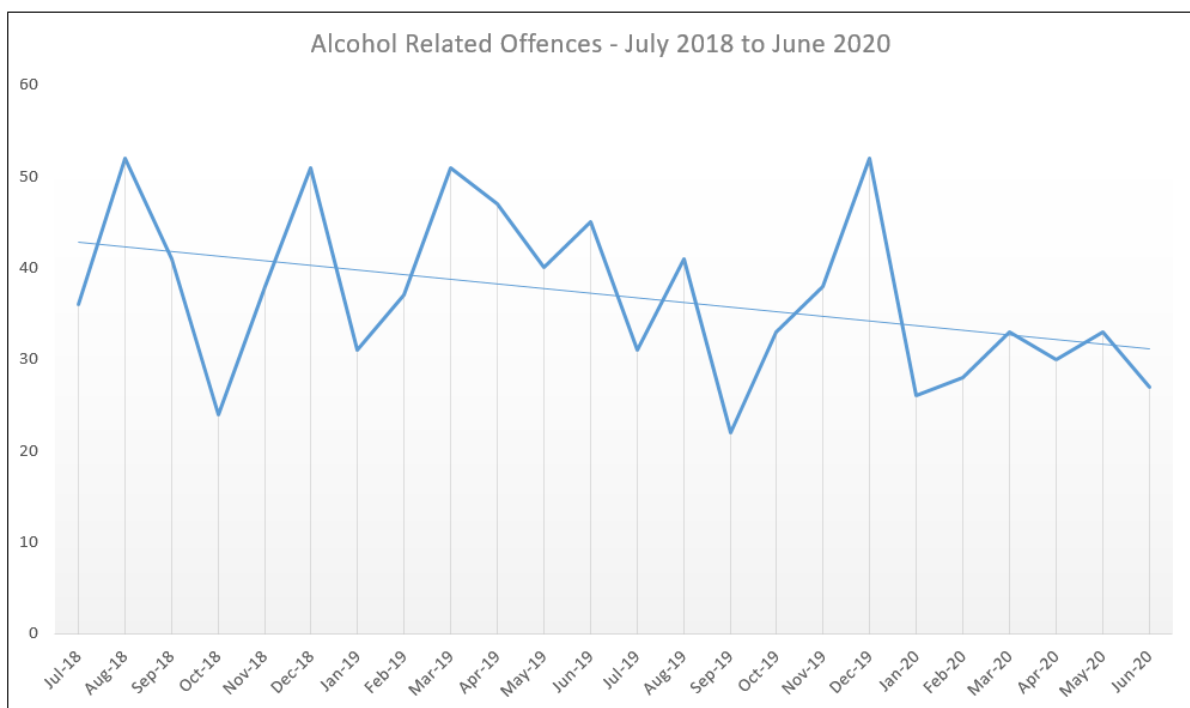

Alcohol Related Crime - Crimes recorded on CRIS where either suspect or victim had been drinking.

There has been a slight downward trend in alcohol-related offences between July 2018 and June 2020. However, alcohol consumption remains a driver of violent crime.

Year / Month	Offences
Jul-18	36
Aug-18	52
Sep-18	41
Oct-18	24
Nov-18	38
Dec-18	51
Jan-19	31
Feb-19	37
Mar-19	51
Apr-19	47
May-19	40
Jun-19	45

Year / Month	Offences
2019 / 7	31
2019 / 8	41
2019 / 9	22
2019 / 10	33
2019 / 11	38
2019 / 12	52
2020 / 1	26
2020 / 2	28
2020 / 3	33
2020 / 4	30
2020 / 5	33
2020 / 6	27

Offence Type

Crime Type	Offences	% of Total
Acquistive	91	10%
Criminal Damage	63	7%
Drugs	13	1%
Harrassment	24	3%
Other	114	13%
Sexual	80	9%
Violence	502	57%

57% of all alcohol related offences involve violence.

Calls to Police Related to Street Drinking

There is a small downward trend in calls to police related to street drinking. However, in May and June 2020, there were more calls than in any other month in the 2 year period.