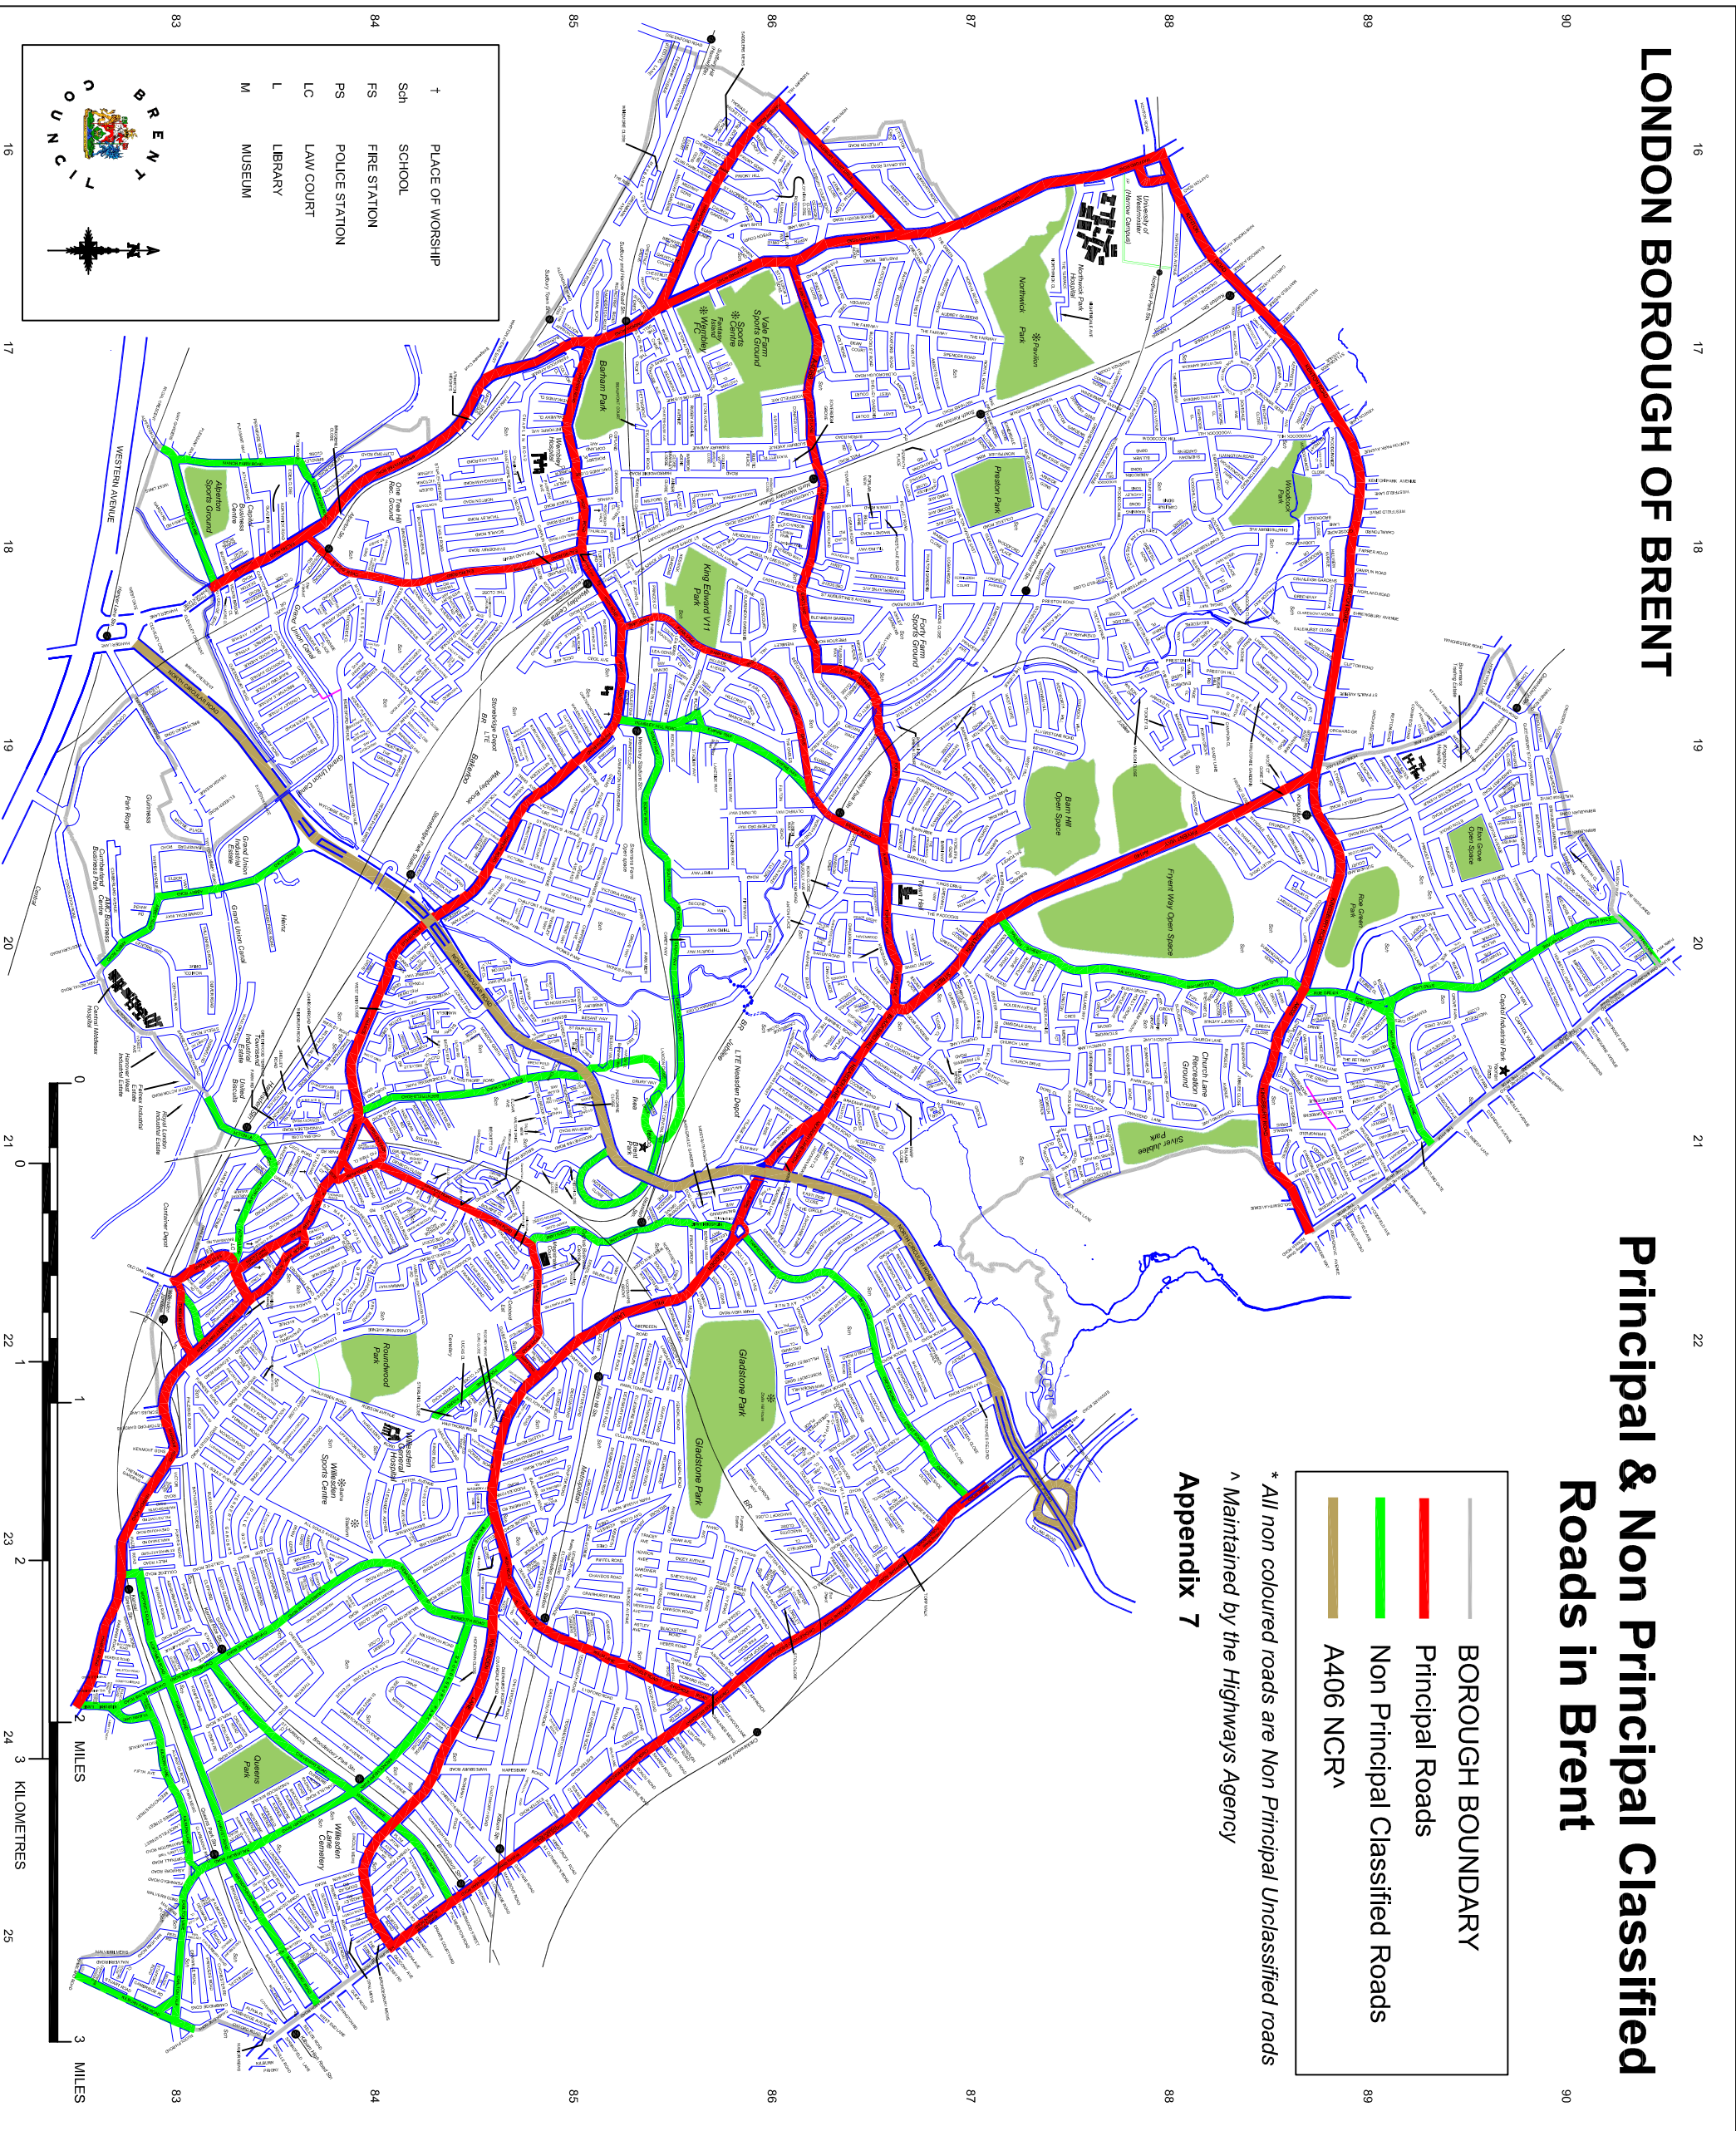

**Principal & Non Principal Classified Roads in Brent**

\* All non coloured roads are Non Principal Unclassified roads  
 ^ Maintained by the Highways Agency  
**Appendix 7**

+ PLACE OF WORSHIP  
 Sch SCHOOL  
 FS FIRE STATION  
 PS POLICE STATION  
 LC LAW COURT  
 L LIBRARY  
 M MUSEUM