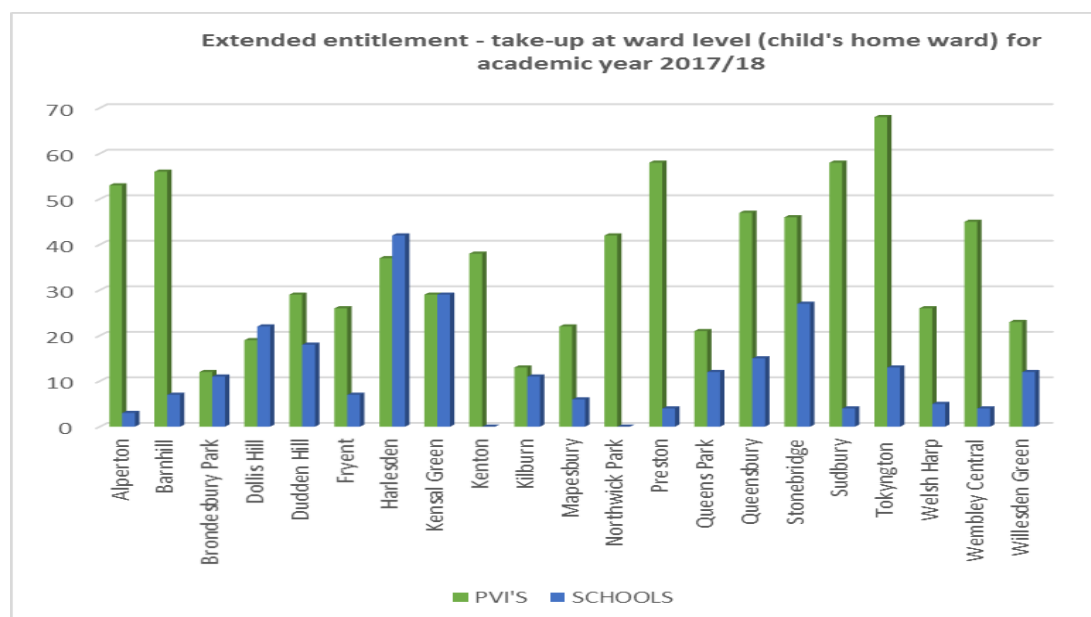

Appendix 3 – Extended entitlement for 3 and 4 year olds (30 hours) by ward

The following table illustrates take-up of the *extended* entitlement (30 hours) for 3 and 4 year olds at ward level (home ward) for the academic year 2017/18.

Ward	PVI'S	SCHOOLS	Total number of children accessing a place	TOTAL %
Alperton	53	3	56	4
Barnhill	56	7	63	5
Brondesbury Park	12	11	23	2
Dollis Hill	19	22	41	3
Dudden Hill	29	18	47	4
Fryent	26	7	33	3
Harlesden	37	42	79	6
Kensal Green	29	29	58	5
Kenton	38	0	38	3
Kilburn	13	11	24	2
Mapesbury	22	6	28	2
Northwick Park	42	0	42	3
Preston	58	4	62	5
Queens Park	21	12	33	3
Queensbury	47	15	62	5
Stonebridge	46	27	73	6
Sudbury	58	4	62	5
Tokyngton	68	13	81	6
Welsh Harp	26	5	31	2
Wembley Central	45	4	49	4
Willesden Green	23	12	35	3
Out of Brent Borough children (taking up childcare in Brent)	233	30	263	20