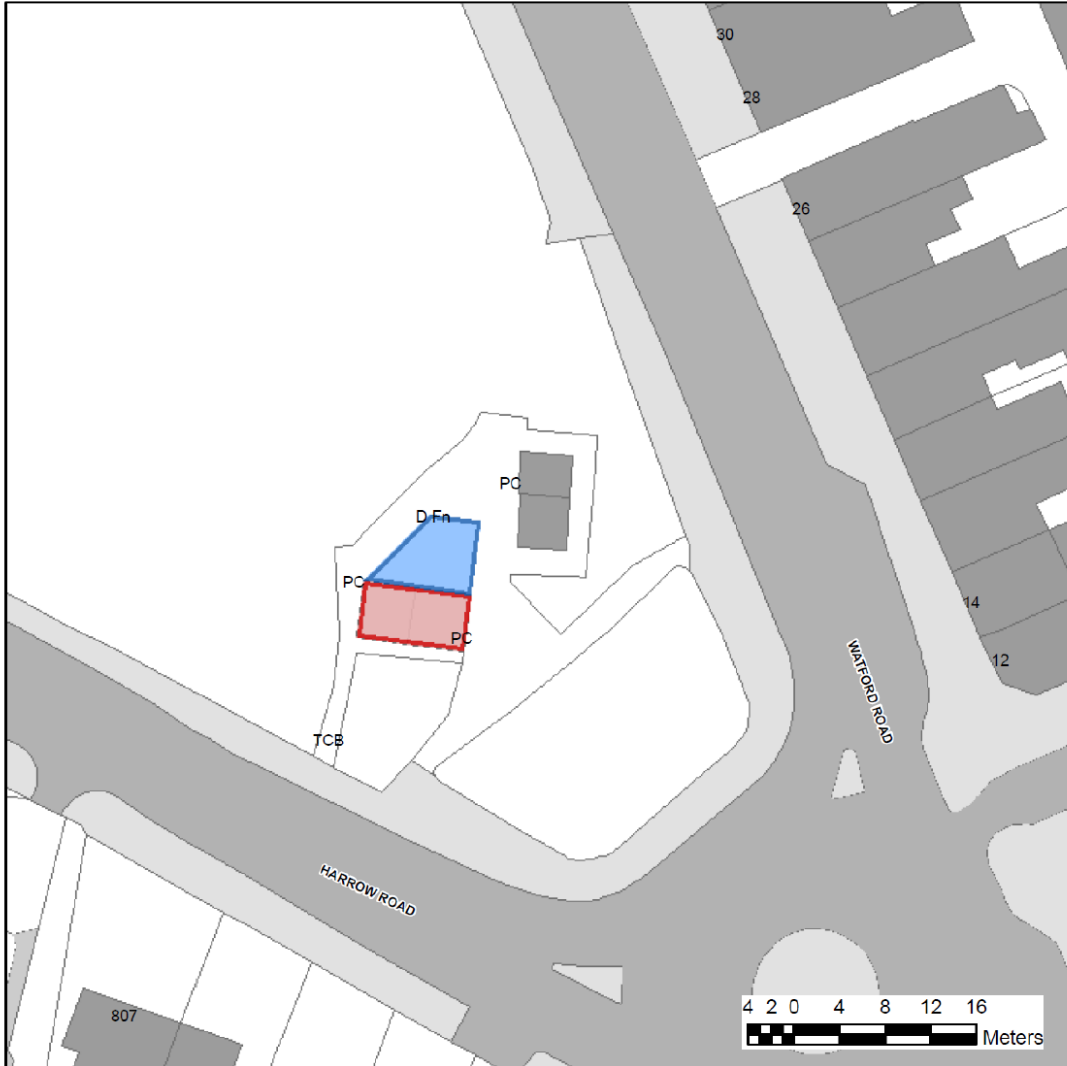

Appendix 1. Site Plan

# Butlers Green Public Convenience, Watford Road, Wembley HA0 2LP.

Demised Area

Licenced Area

**1:500**  
Plan to stated scale if printed at A4.

NORTH

PSMA OS copyright statement  
© Crown copyright and database rights 2017 Ordnance Survey 100025260  
OS Open data copyright statement:  
Contains Ordnance Survey data © Crown copyright and database right 2017