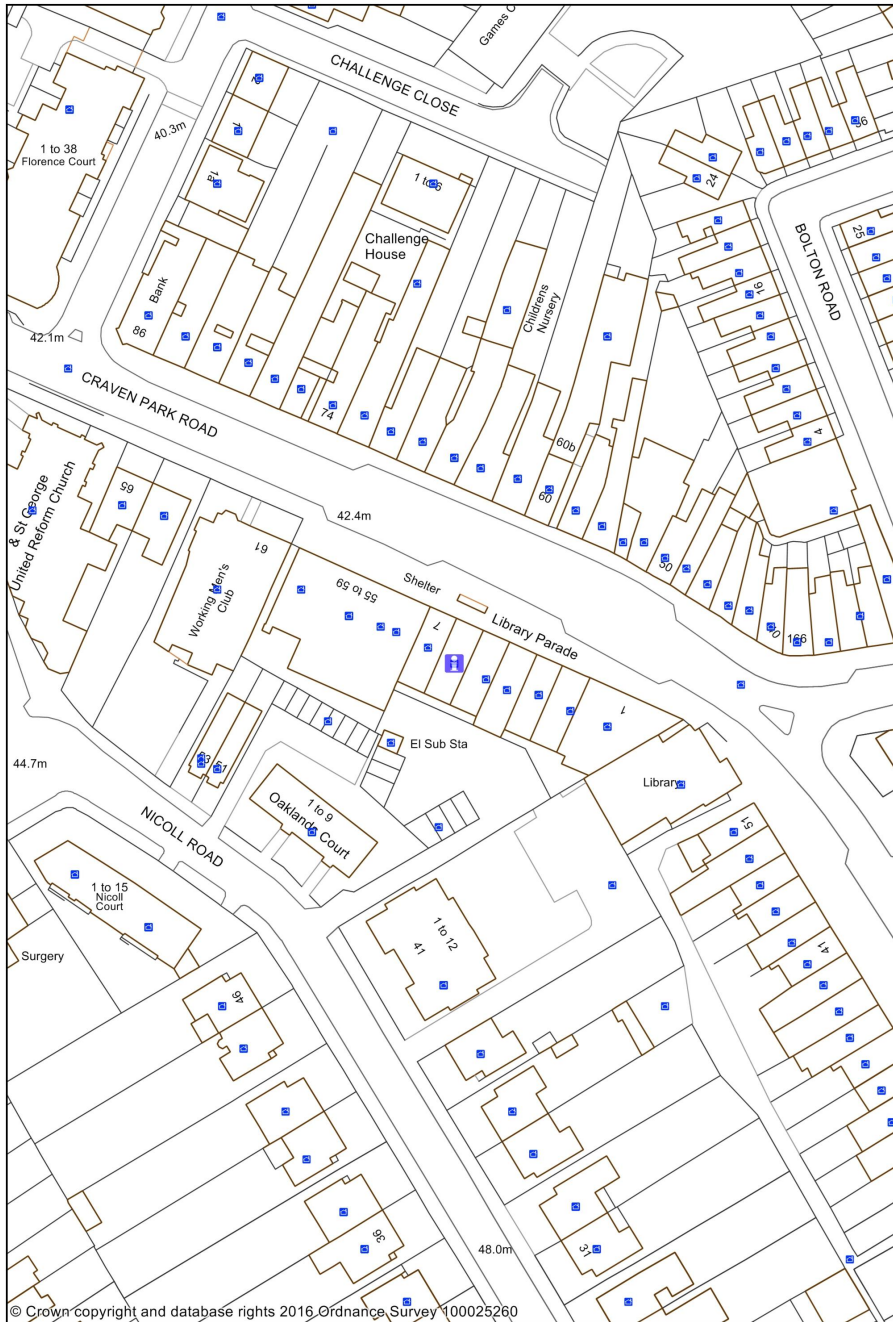

Who's Next 6 Library Parade NW10 8SG

1:1000

0 0.01 0.02 kilometres