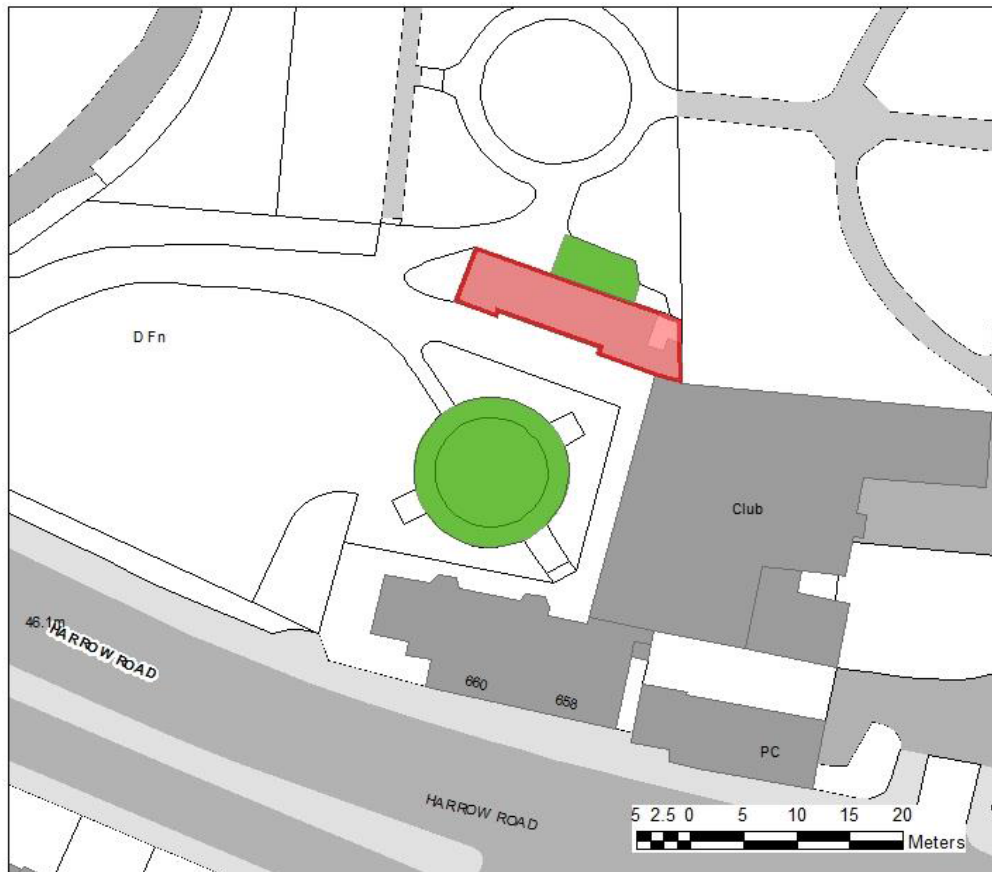

Appendix 2. Site Plan

Unit 1, Barham Park, 660 Harrow Road, Wembley, HA0 2HB

Brent

Demise

Proposed External Seating

1:500

Plan to stated scale if printed at A4.

PSMA OS copyright statement

© Crown copyright and database rights 2015 Ordnance Survey 100025260

OS Open data copyright statement:

Contains Ordnance Survey data © Crown copyright and database right 2015

NORTH