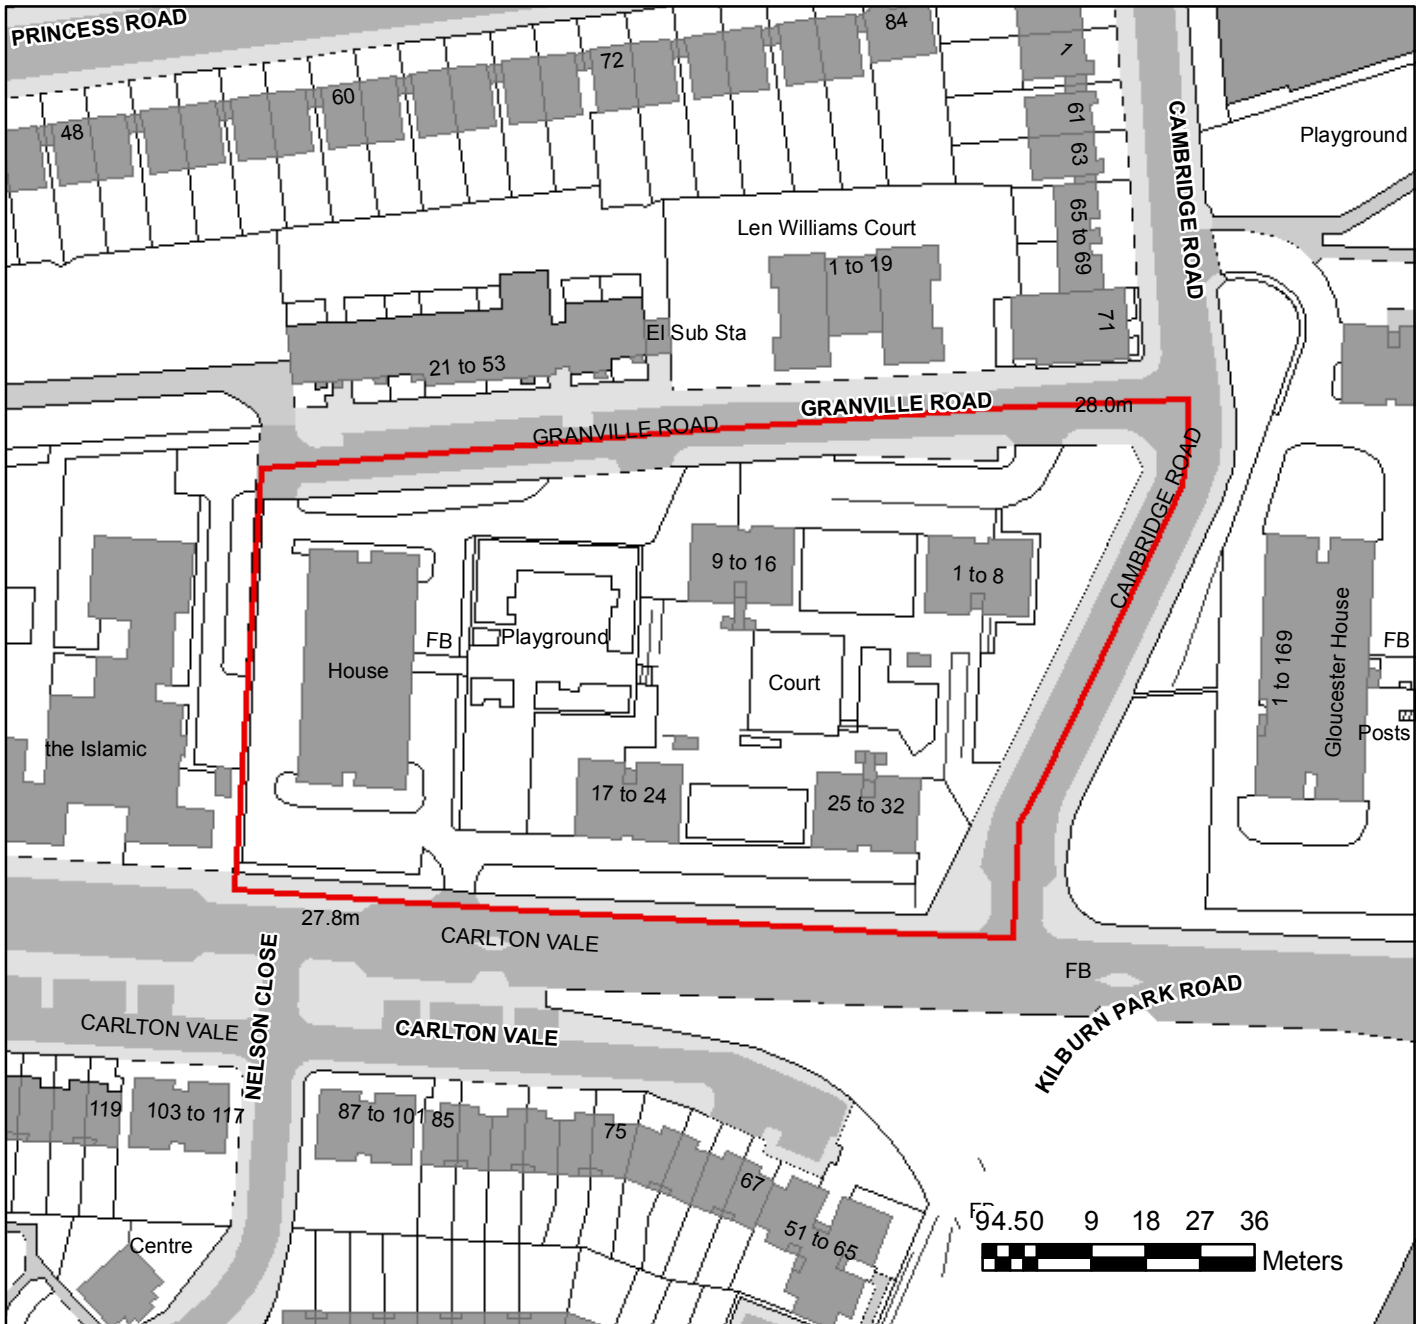

Appendix 1 PLAN A

Exeter Court, Cambridge Road, London, NW6 5AJ & Hereford House, Carlton Vale, London, NW6 5QH

1:1,250
Plan to stated scale if printed at A4.

PSMA OS copyright statement
© Crown copyright and database rights 2014 Ordnance Survey 100025260
OS Open data copyright statement:
Contains Ordnance Survey data © Crown copyright and database right 2014

NORTH

Appendix 1
PLAN B

4 to 26 Stuart Road, (even numbers only), London, NW6 5LT

**Premises shown edged red.
Boundaries shown are indicative only.
Plan for information purposes only.**

NORTH

PSMA OS copyright statement
© Crown copyright and database rights 2013 Ordnance Survey 100025260
OS Open data copyright statement:
Contains Ordnance Survey data © Crown copyright and database right 2013