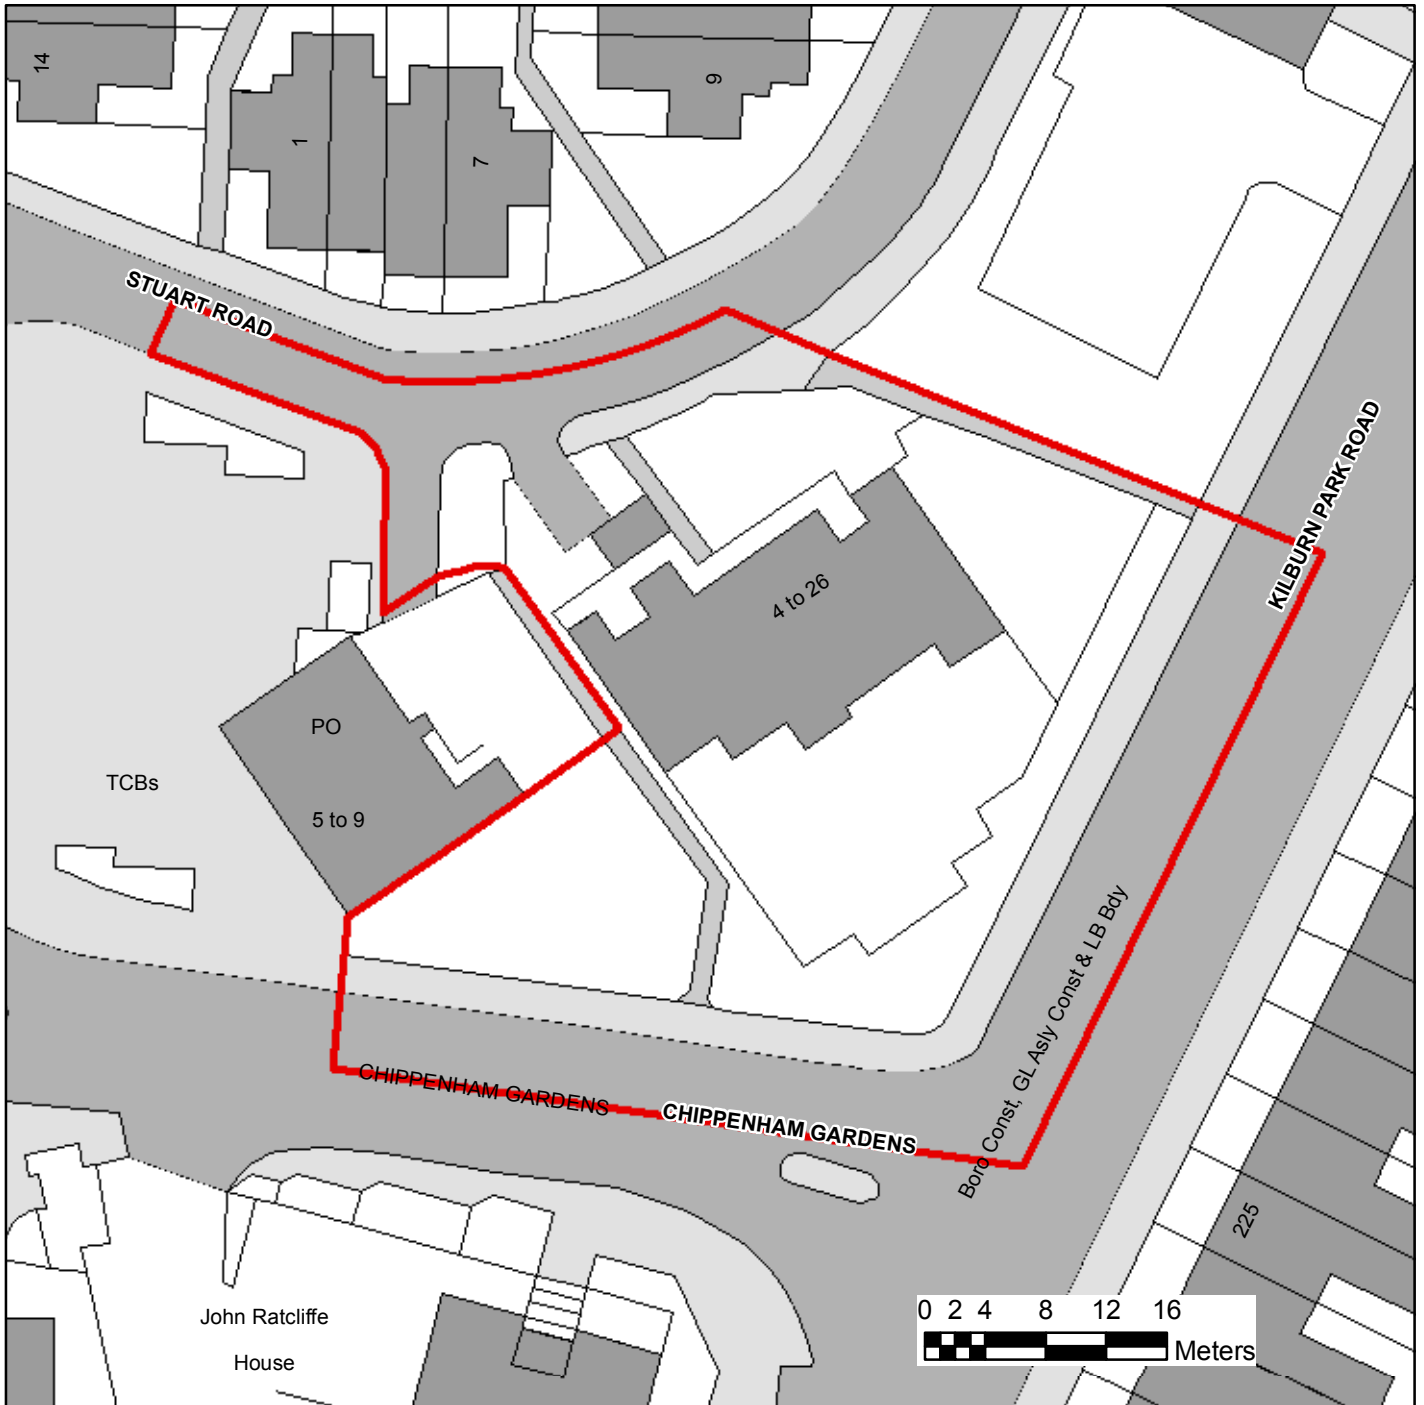

Appendix 1 PLAN A

Exeter Court, Cambridge Road, London, NW6 5AJ & Hereford House, Carlton Vale, London, NW6 5QH

1:1,250
Plan to stated scale if printed at A4.

PSMA OS copyright statement
© Crown copyright and database rights 2014 Ordnance Survey 100025260
OS Open data copyright statement:
Contains Ordnance Survey data © Crown copyright and database right 2014

NORTH

Appendix 1
PLAN B

4 to 26 Stuart Road, (even numbers only), London, NW6 5LT

**Premises shown edged red.
Boundaries shown are indicative only.
Plan for information purposes only.**

NORTH

PSMA OS copyright statement
© Crown copyright and database rights 2013 Ordnance Survey 100025260
OS Open data copyright statement:
Contains Ordnance Survey data © Crown copyright and database right 2013