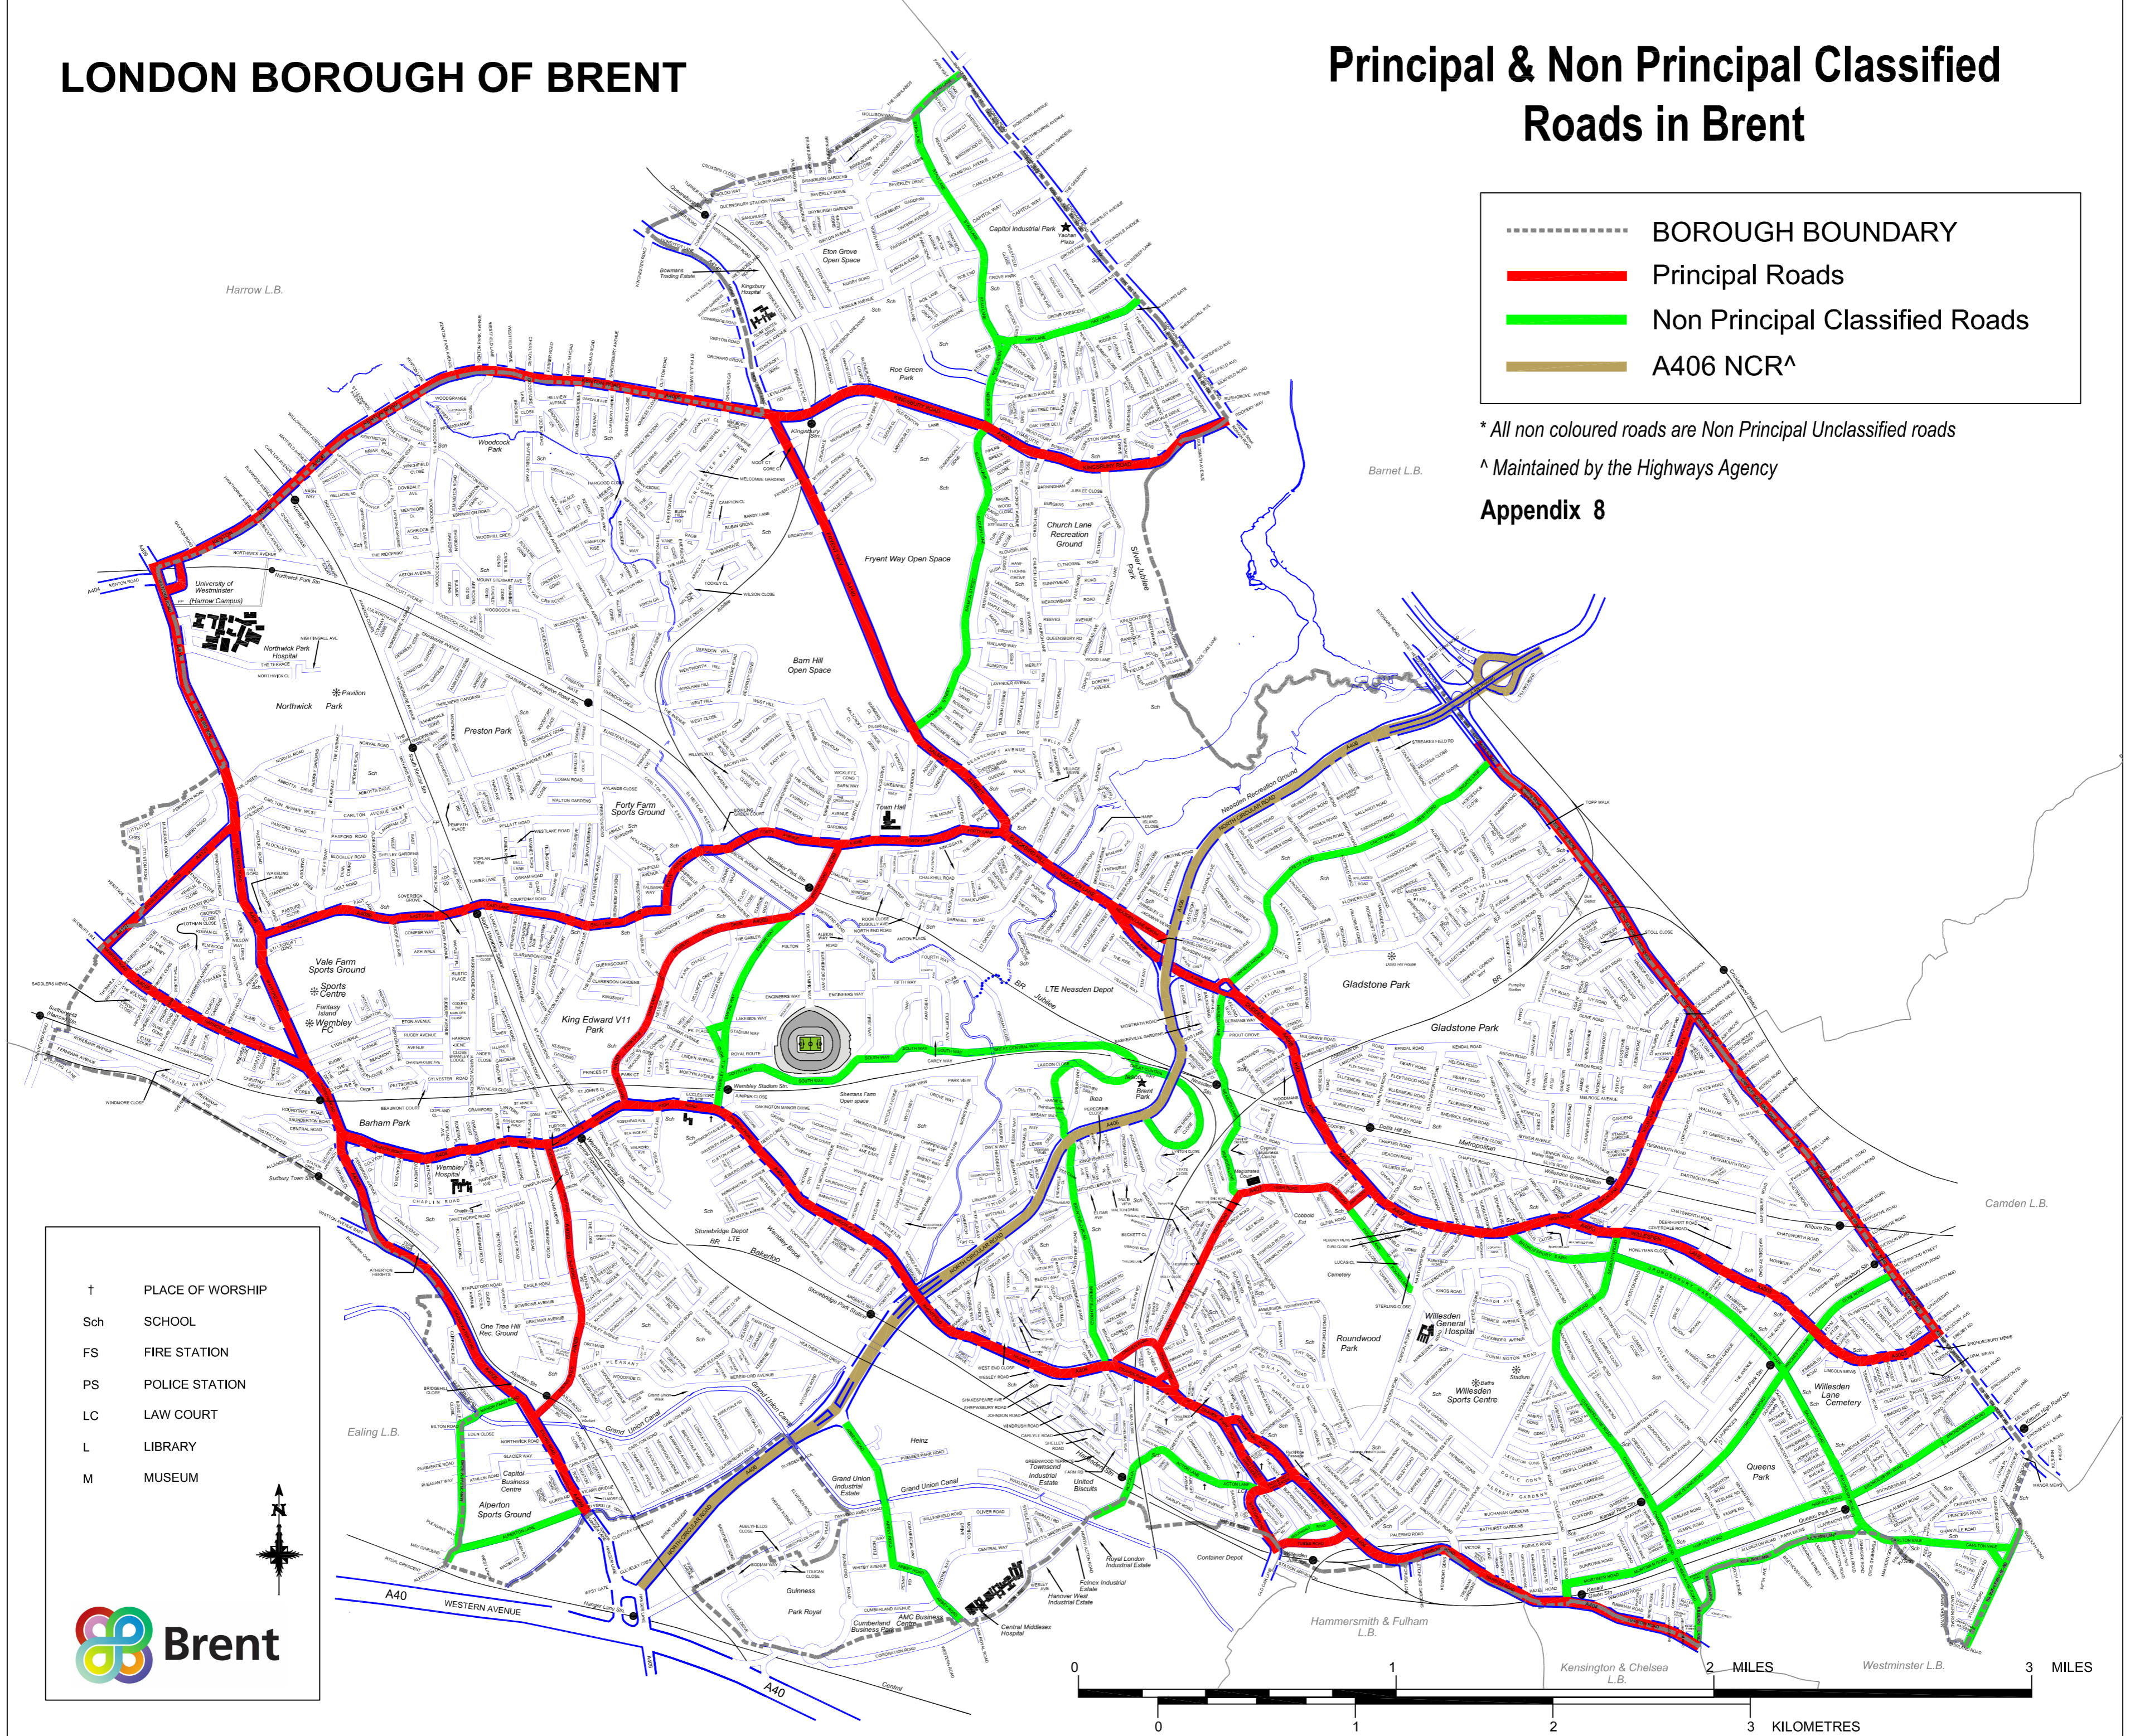

LONDON BOROUGH OF BRENT

Principal & Non Principal Classified Roads in Brent

-----	BOROUGH BOUNDARY
—	Principal Roads
—	Non Principal Classified Roads
—	A406 NCR [^]

* All non coloured roads are Non Principal Unclassified roads

[^] Maintained by the Highways Agency

Appendix 8

†	PLACE OF WORSHIP
Sch	SCHOOL
FS	FIRE STATION
PS	POLICE STATION
LC	LAW COURT
L	LIBRARY
M	MUSEUM