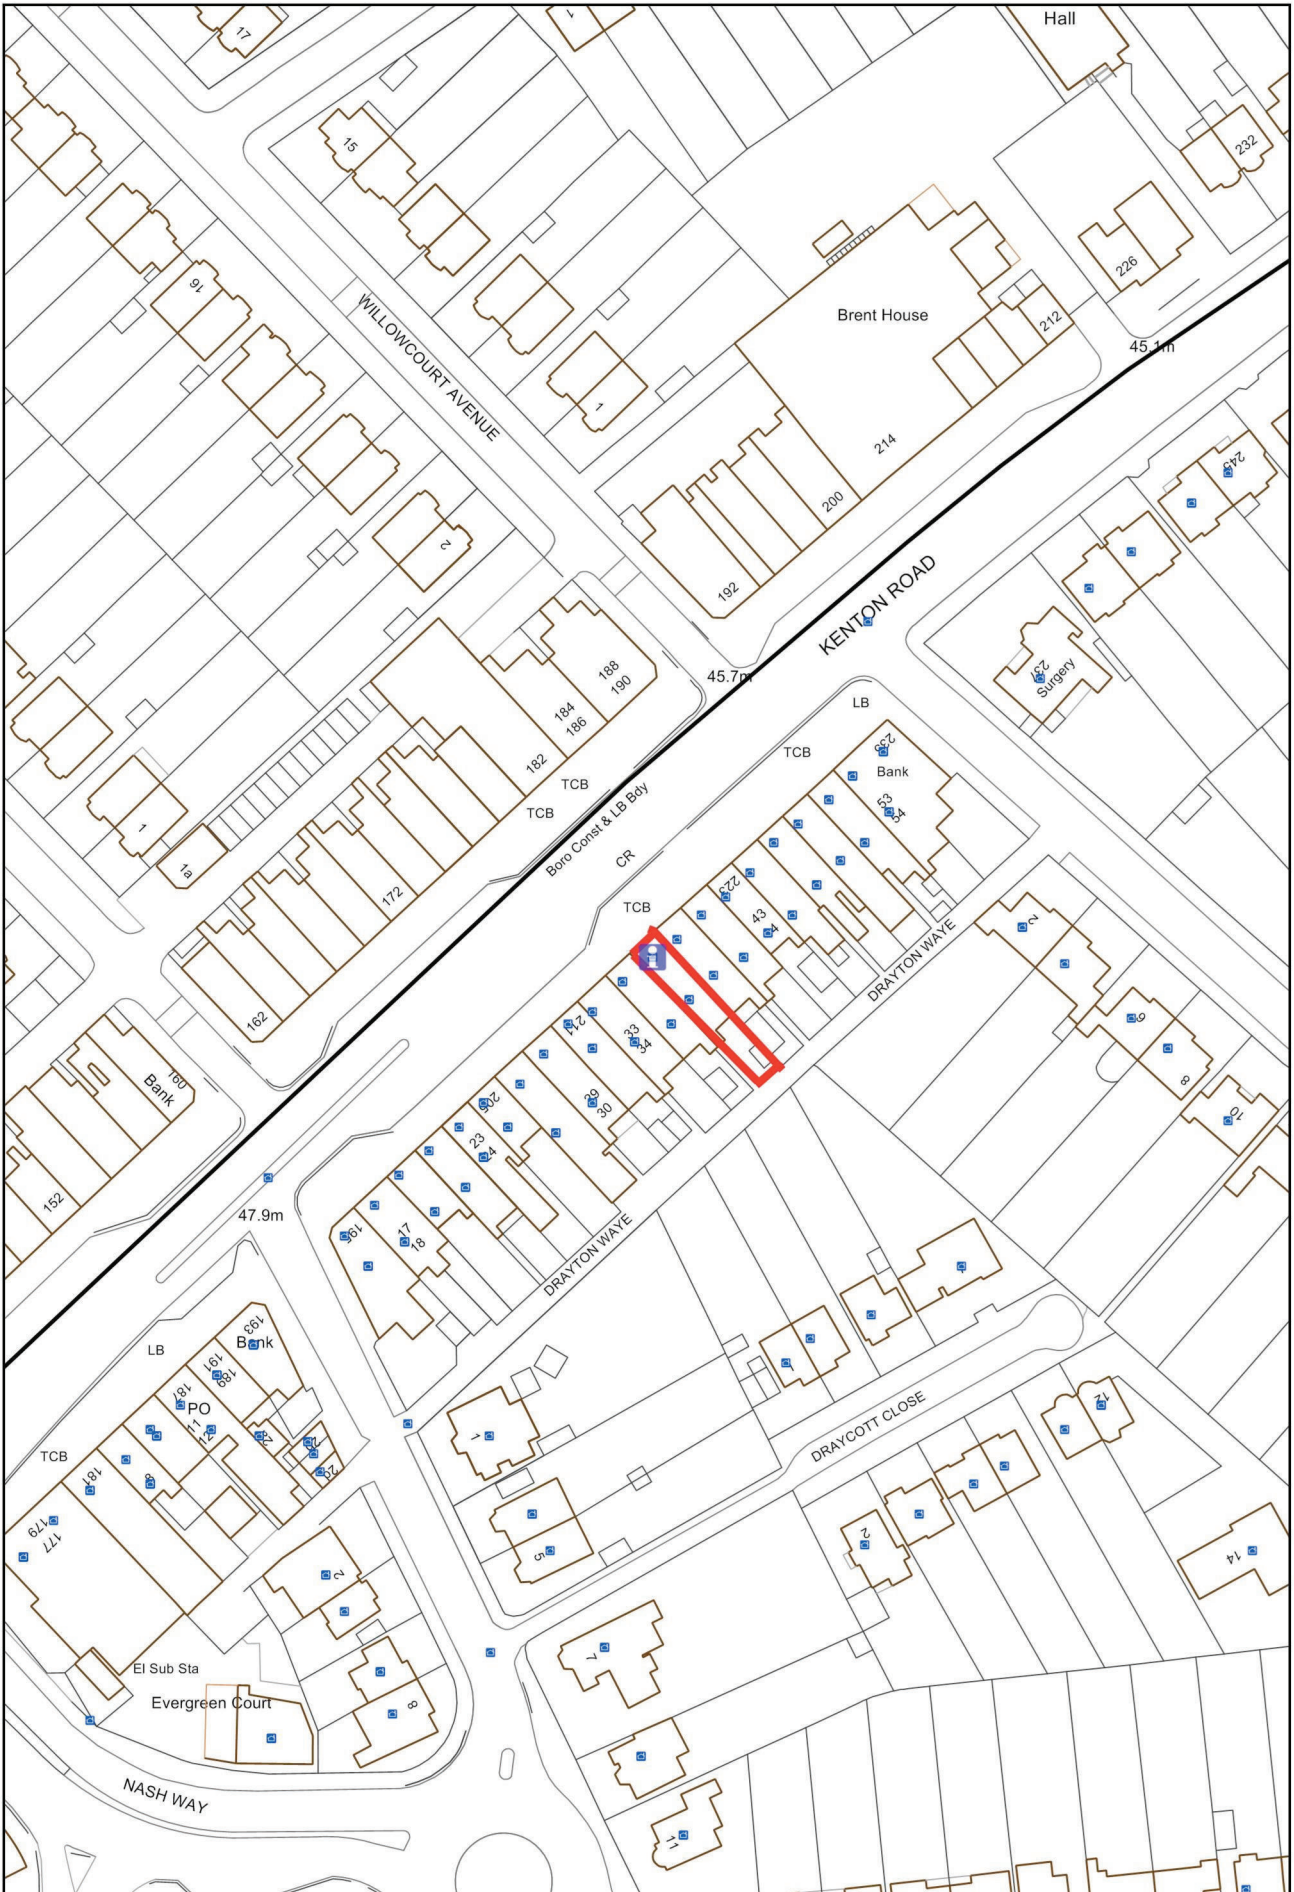

# 217 Kenton Road-Masters

©Crown copyright and database rights 2013 Ordnance Survey 100025260

1:1250

0 0.02 0.04 kilometres