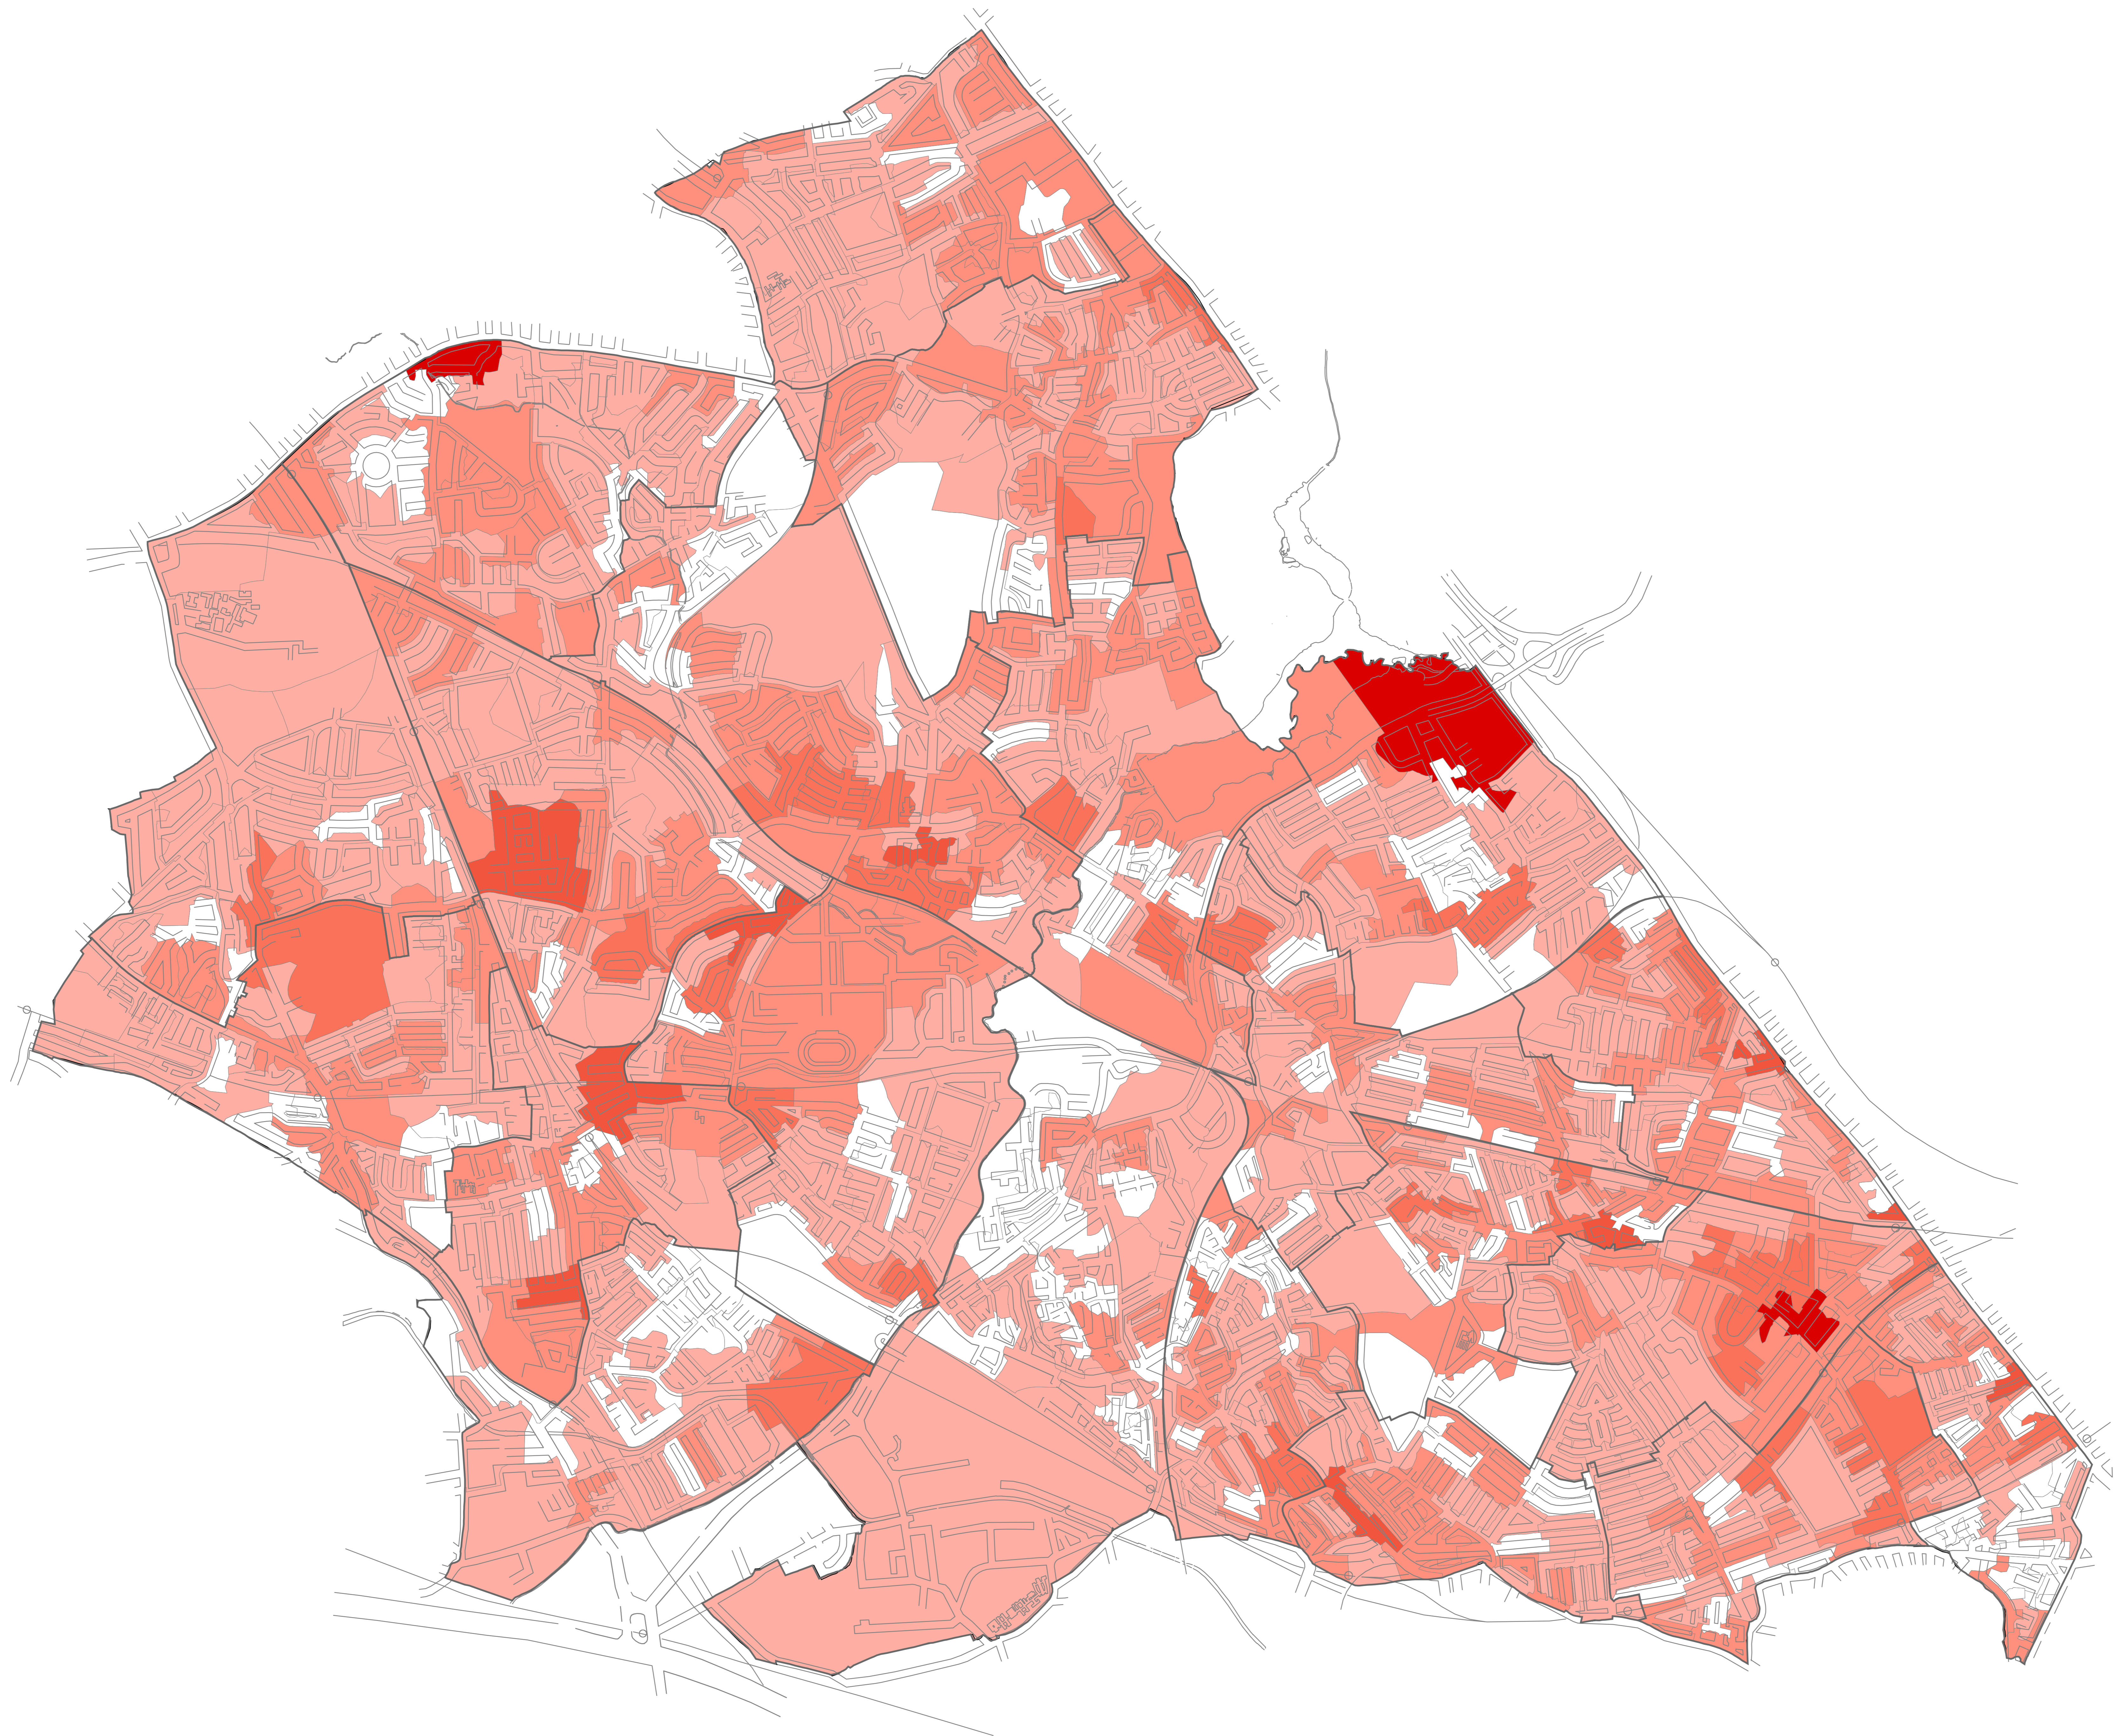

Number of Empty Private Properties

This map is reproduced from Ordnance Survey material with the permission of Ordnance Survey on behalf of the Controller of Her Majesty's Stationery Office © Crown Copyright. Unauthorised reproduction infringes Crown Copyright and may lead to prosecution or civil proceedings.

London Borough of Brent, DBRE201 2006

Source: ZGIS_Users\NDoubt\Empties
Date: August 2005

Produced by the GIS Development Team