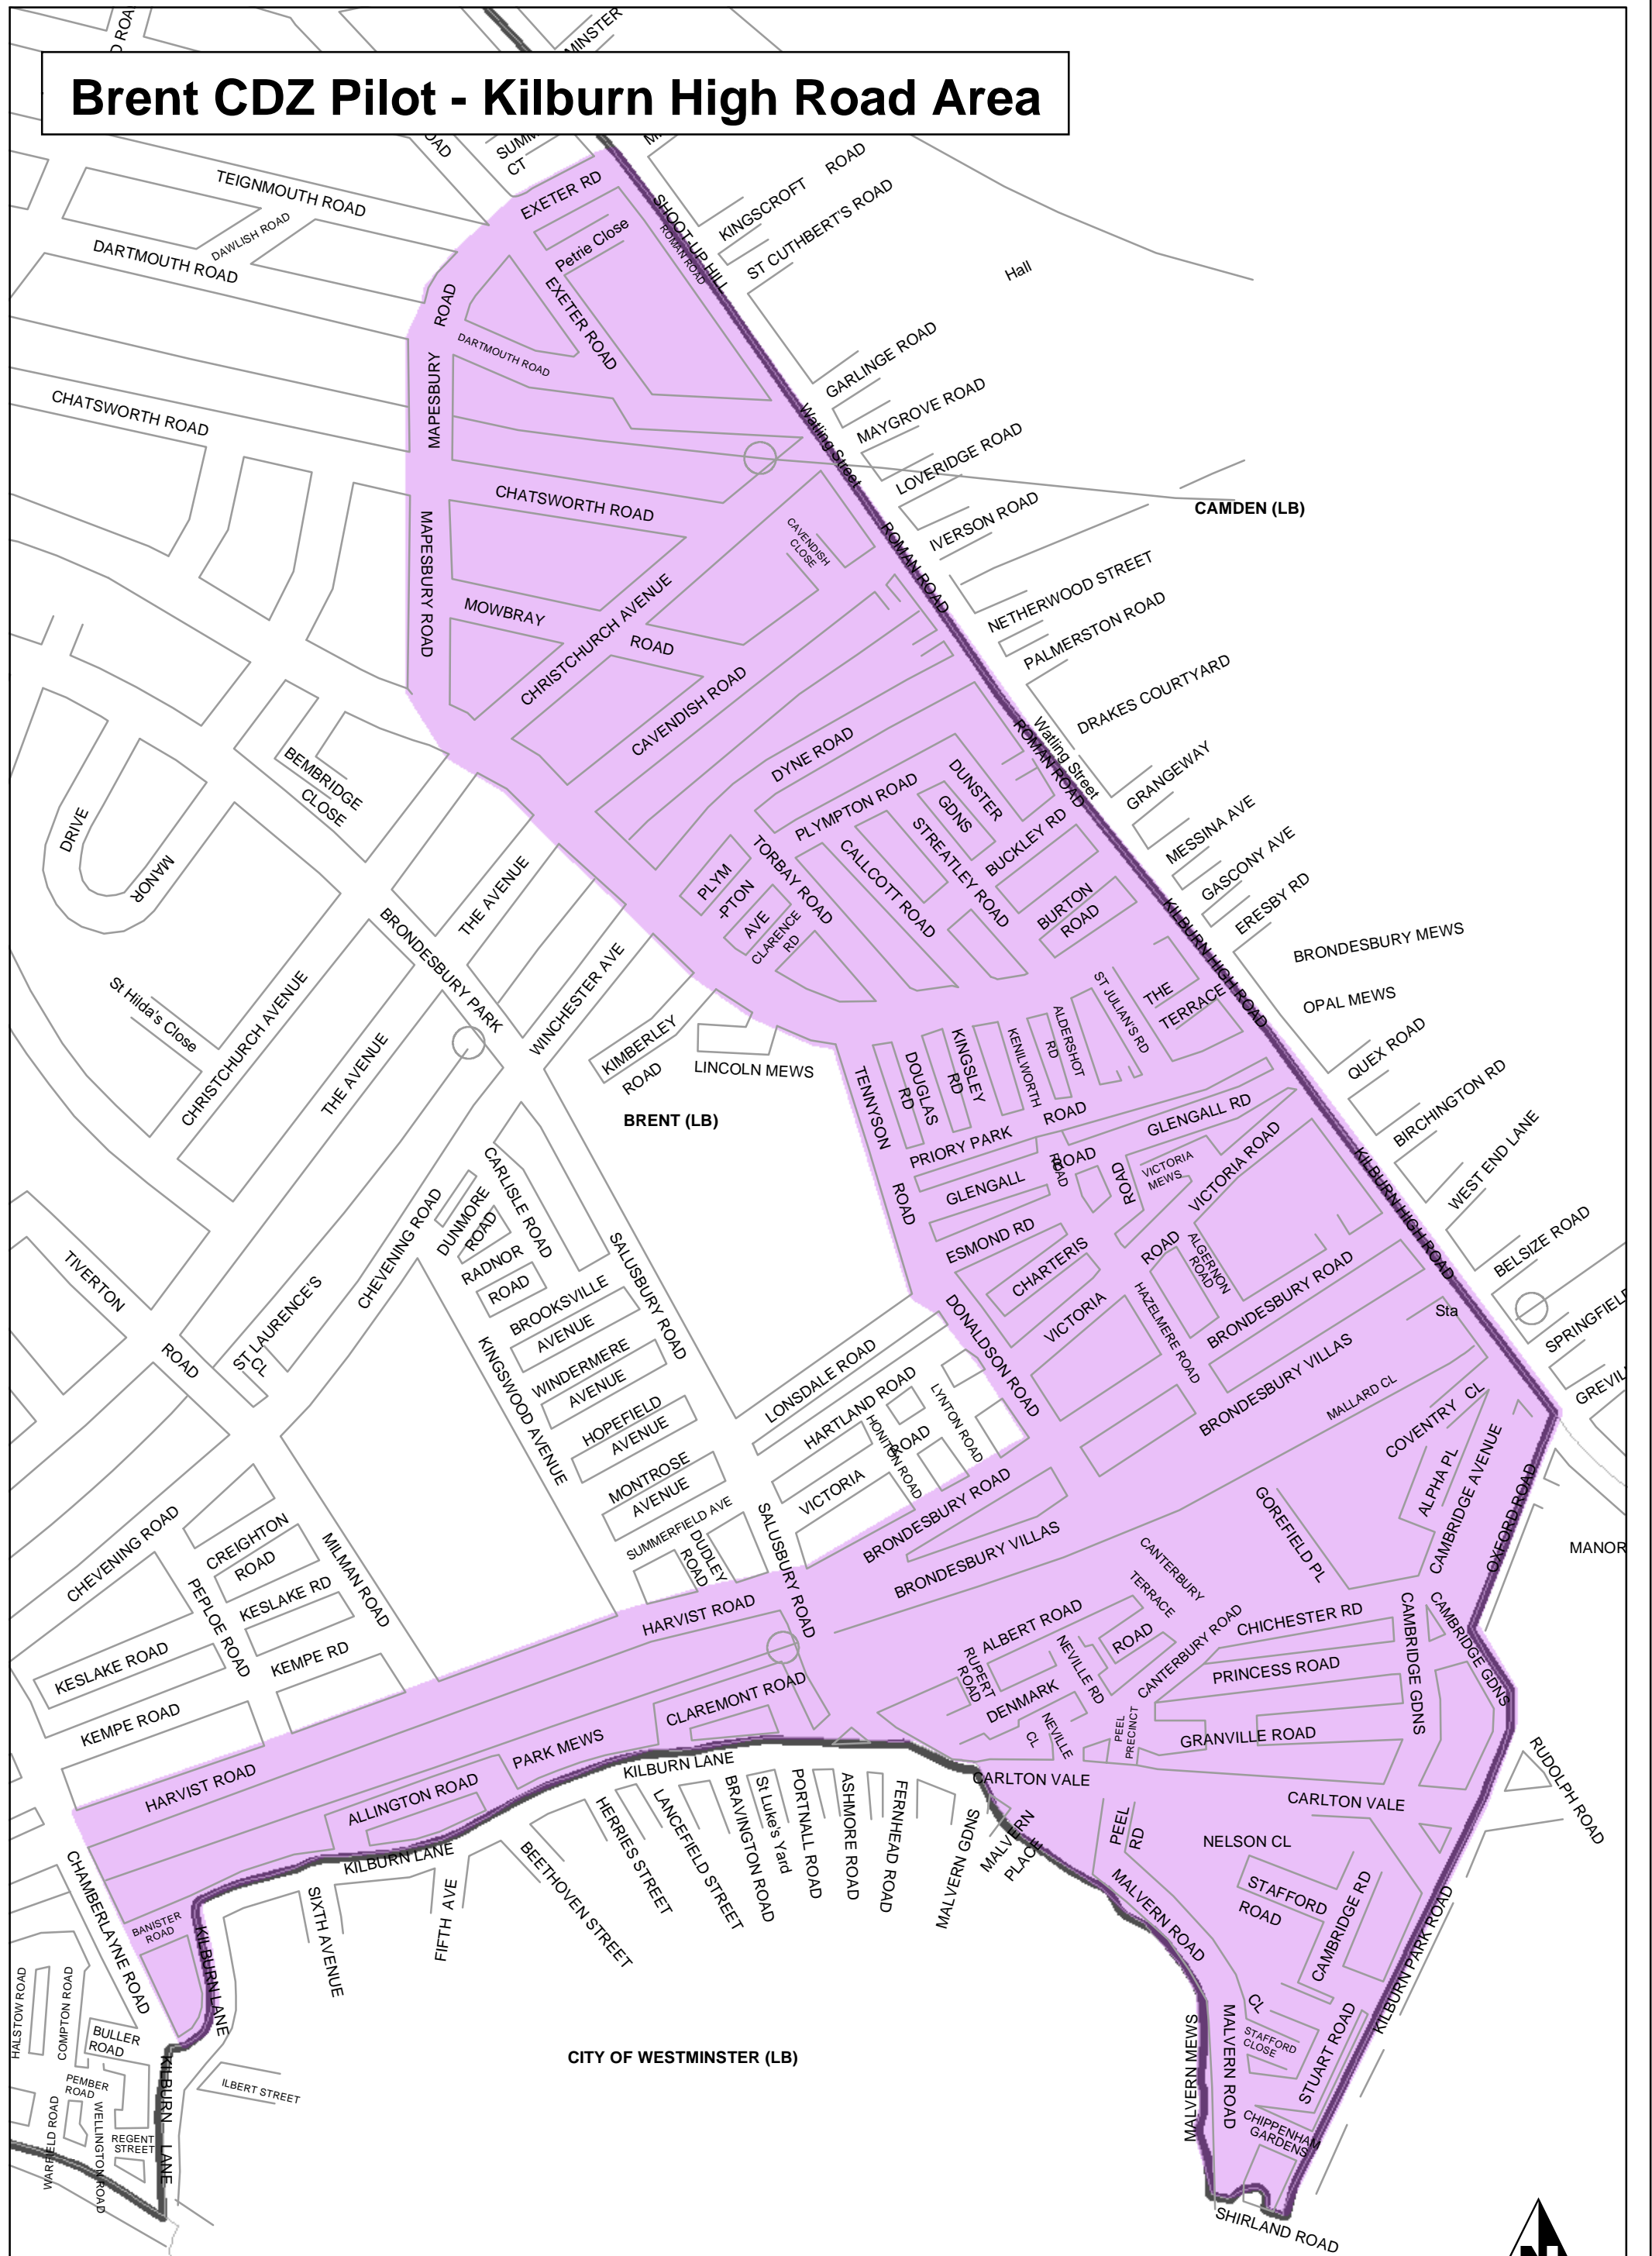

Brent CDZ Pilot - Kilburn High Road Area

KENSINGTON AND CHELSEA (LB)

This map is reproduced from Ordnance Survey material with the permission of Ordnance Survey on behalf of the Controller of Her Majesty's Stationery Office © Crown Copyright. Unauthorised reproduction infringes Crown Copyright and may lead to prosecution or civil proceedings. London Borough of Brent 100025260, 2006.