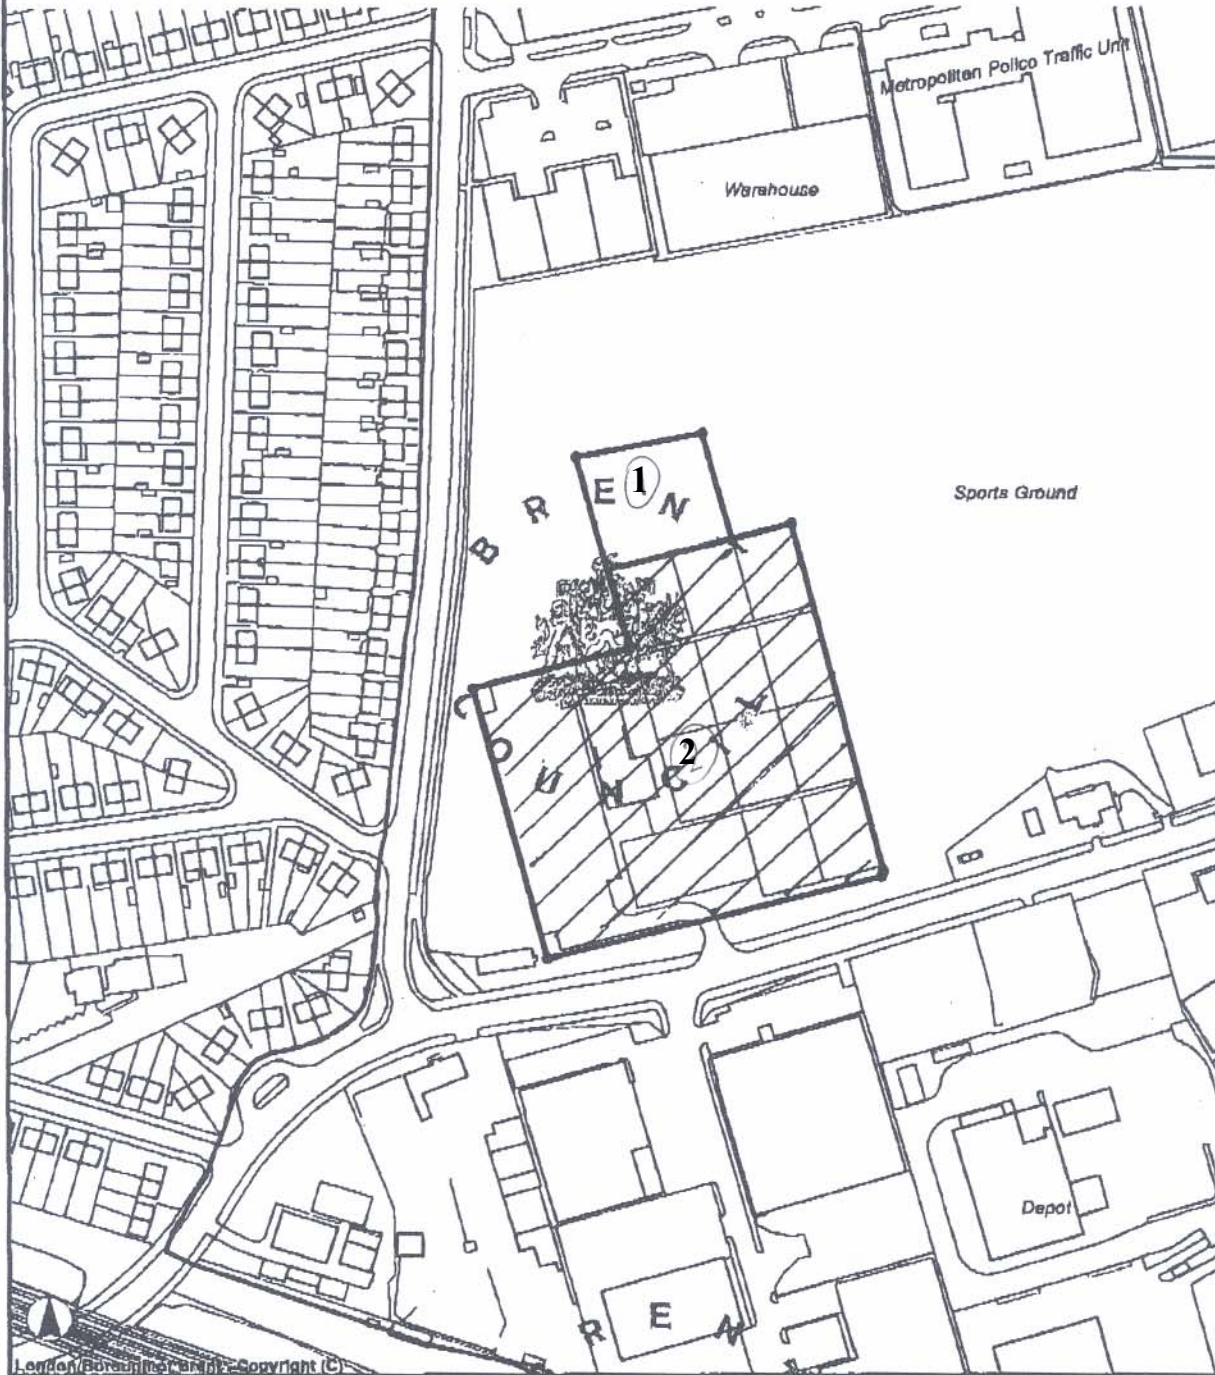

# Planning Committee Map

Site address: **Goals Soccer Centre, Alperton Sports Ground, Alperton Lane, Wembley, HA0 1JH**

Reproduced from Ordnance Survey mapping data with the permission of the Controller of Her Majesty's Stationary Office © Crown Copyright. Unauthorised reproduction infringes Crown Copyright and may lead to prosecution or civil proceedings. London Borough of Brent, 100025280