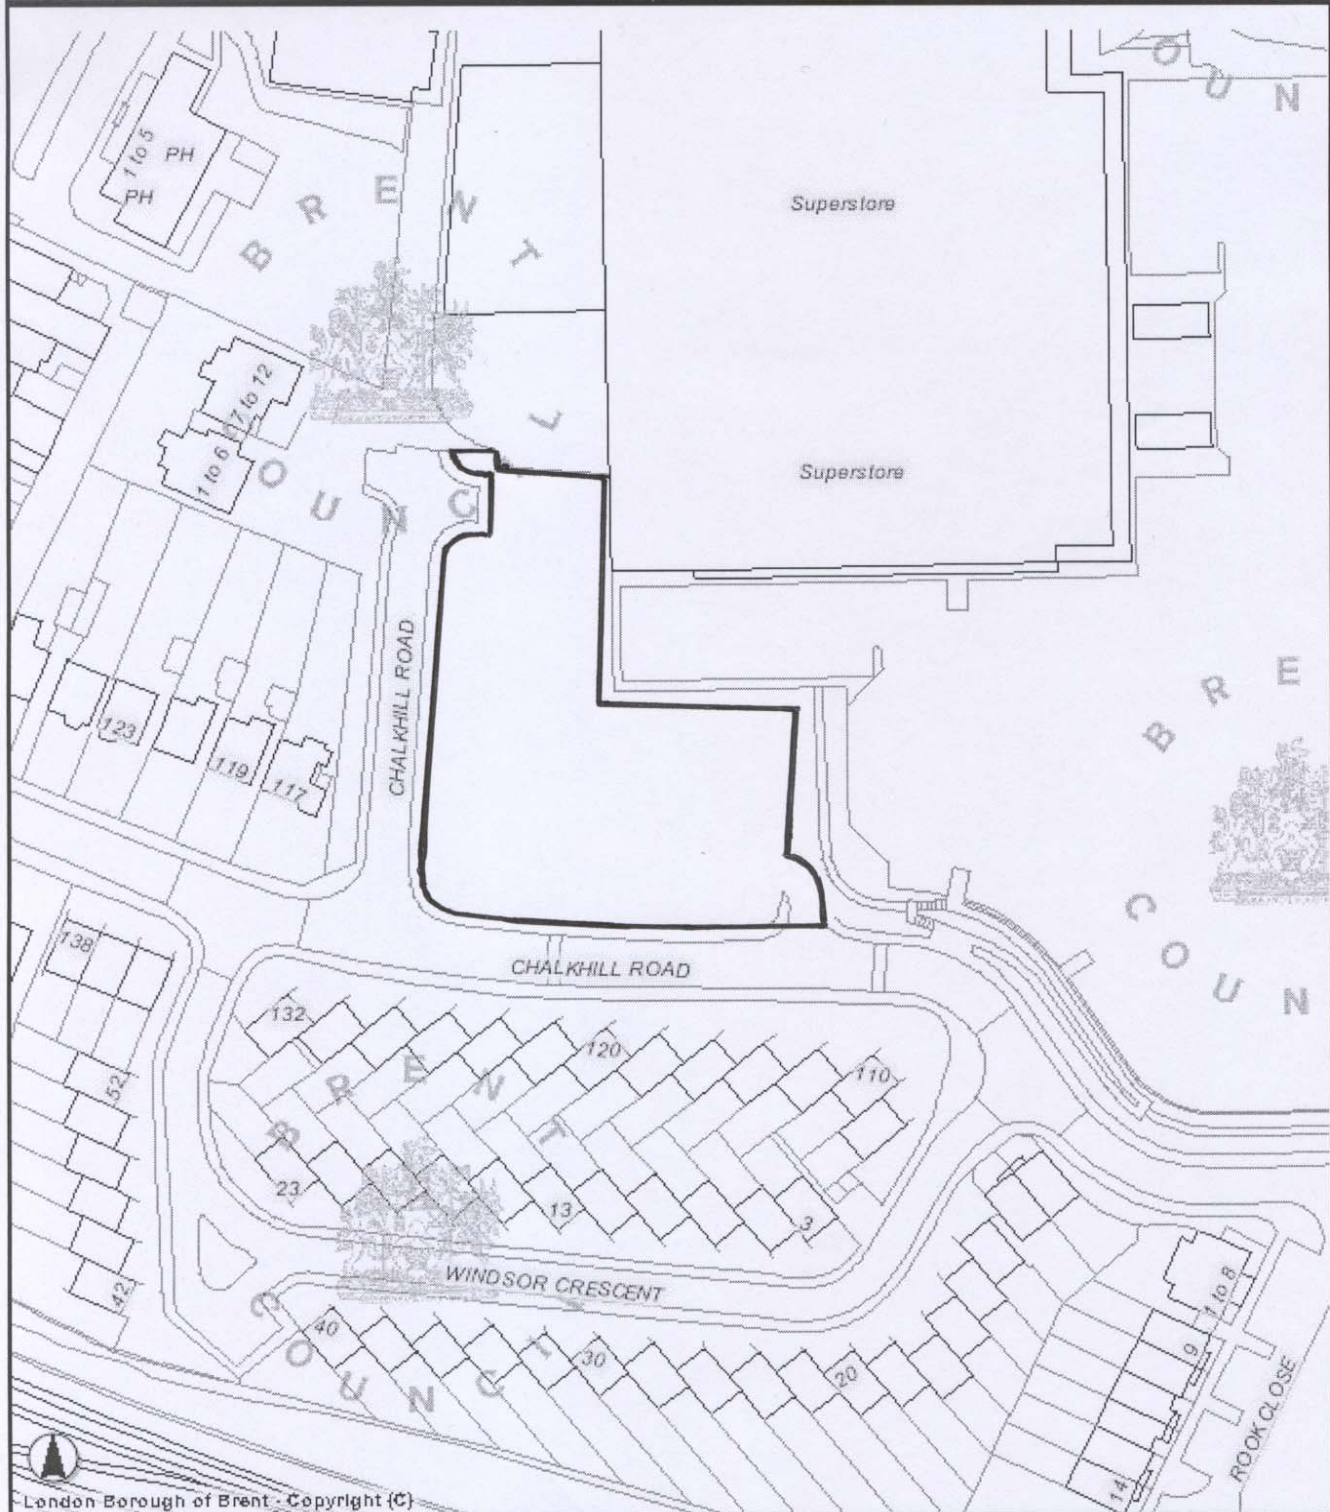

Location Map

Site address: **Chalkhill Combined Facilities Building Site**

Reproduced from Ordnance Survey mapping data with the permission of the Controller of Her Majesty's Stationery Office © Crown Copyright. Unauthorised reproduction infringes Crown Copyright and may lead to prosecution or civil proceedings. London Borough of Brent, 100025260

London Borough of Brent - Copyright (C)

DocFoldr: Other
DocDesc: Location Map