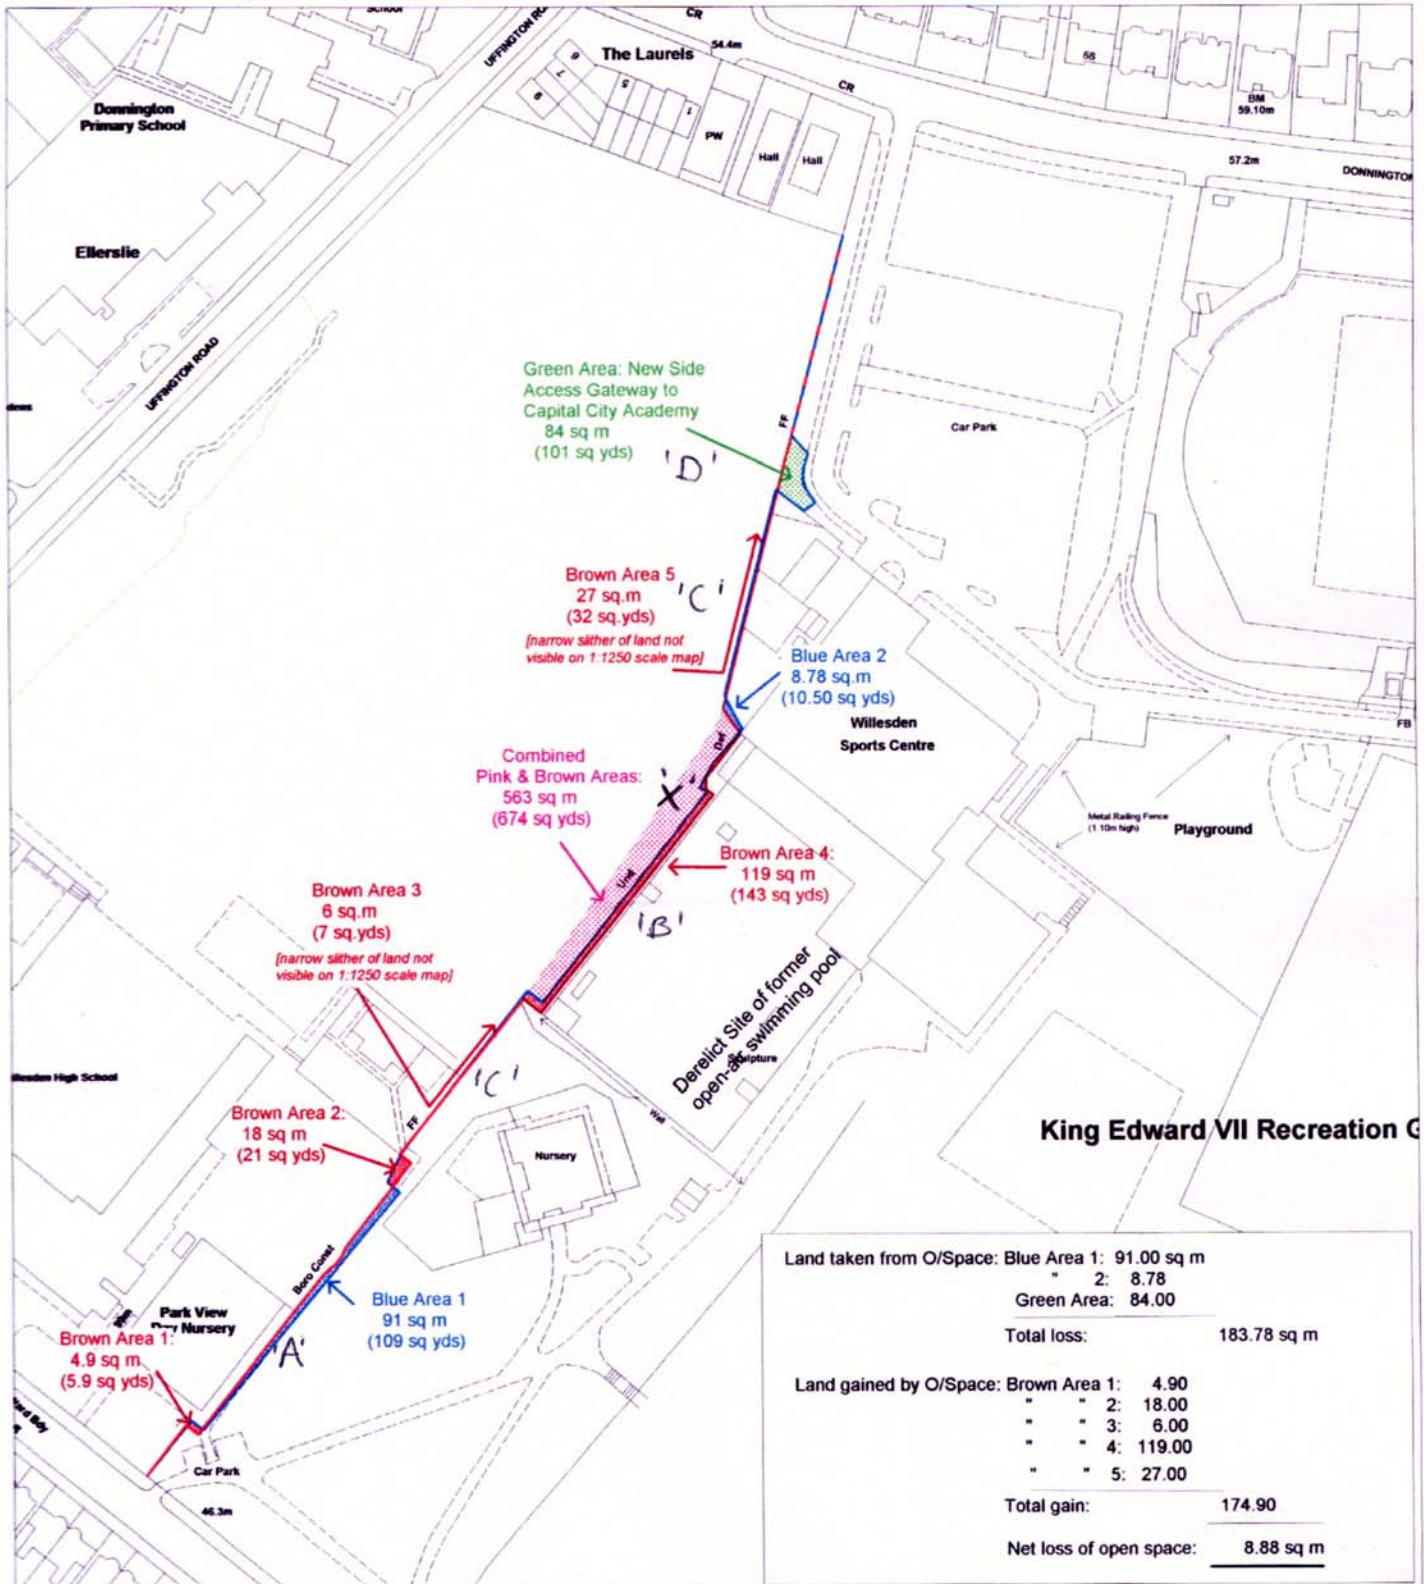

KING EDWARD VII RECREATION GROUND/CAPITAL CITY ACADEMY (BOUNDARY FENCE)

Encroached Land ("Blue Area"):

Gained Land ("Brown Area"):

Academy Access Land:

Land omitted from Planning Application:

Original Boundary Fence Line (as per OS):

New Boundary Fence Line:

Scale 1:1250

PLAN 3

MAP REF: LBB Corp Prop/jac/
will.sports centre-mr hogan/
9.11.2004