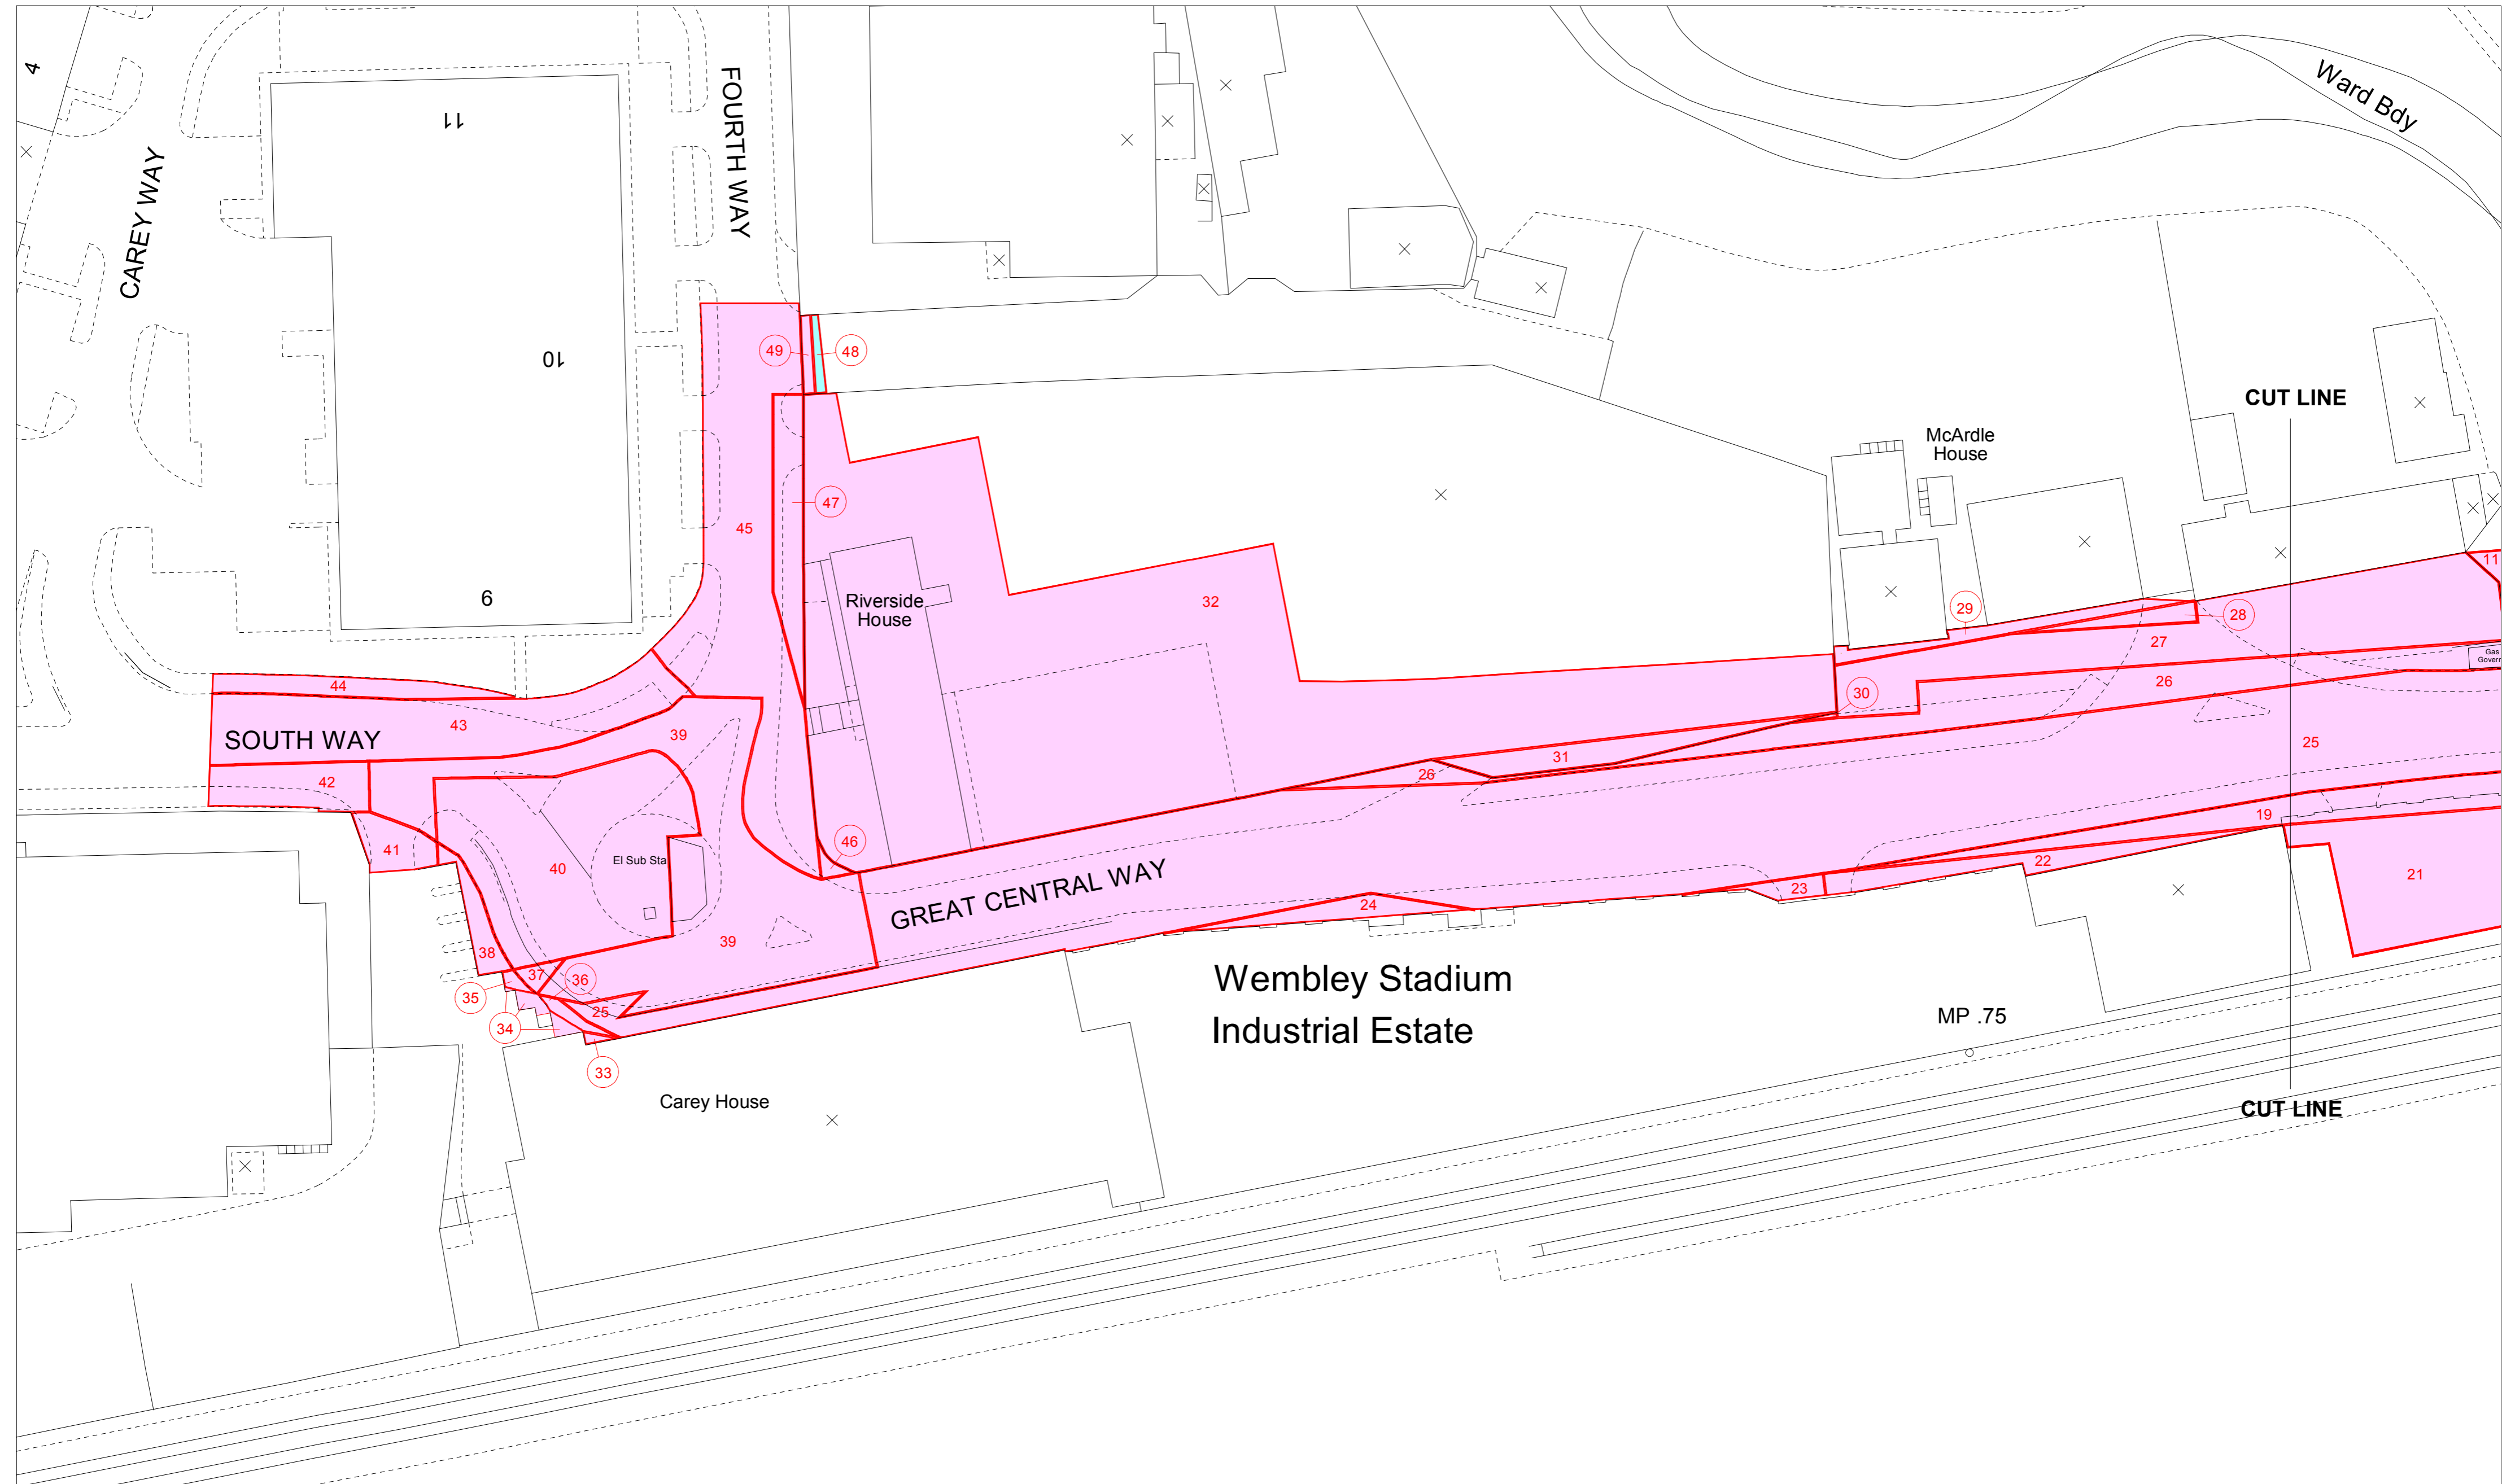

Map referred to in the London Borough of Brent (Wembley Park Stadium Access Corridor) (No.1) Compulsory Purchase Order 2004

- Land to be Acquired
- New Rights to be Acquired

Scale 1: 500

Sheet 2 of 2

The COMMON SEAL OF THE MAYOR AND BURGESSES
of the LONDON BOROUGH OF BRENT)
Was hereunto affixed in the presence of:)
COUNCILLOR:)
SOLICITOR:)