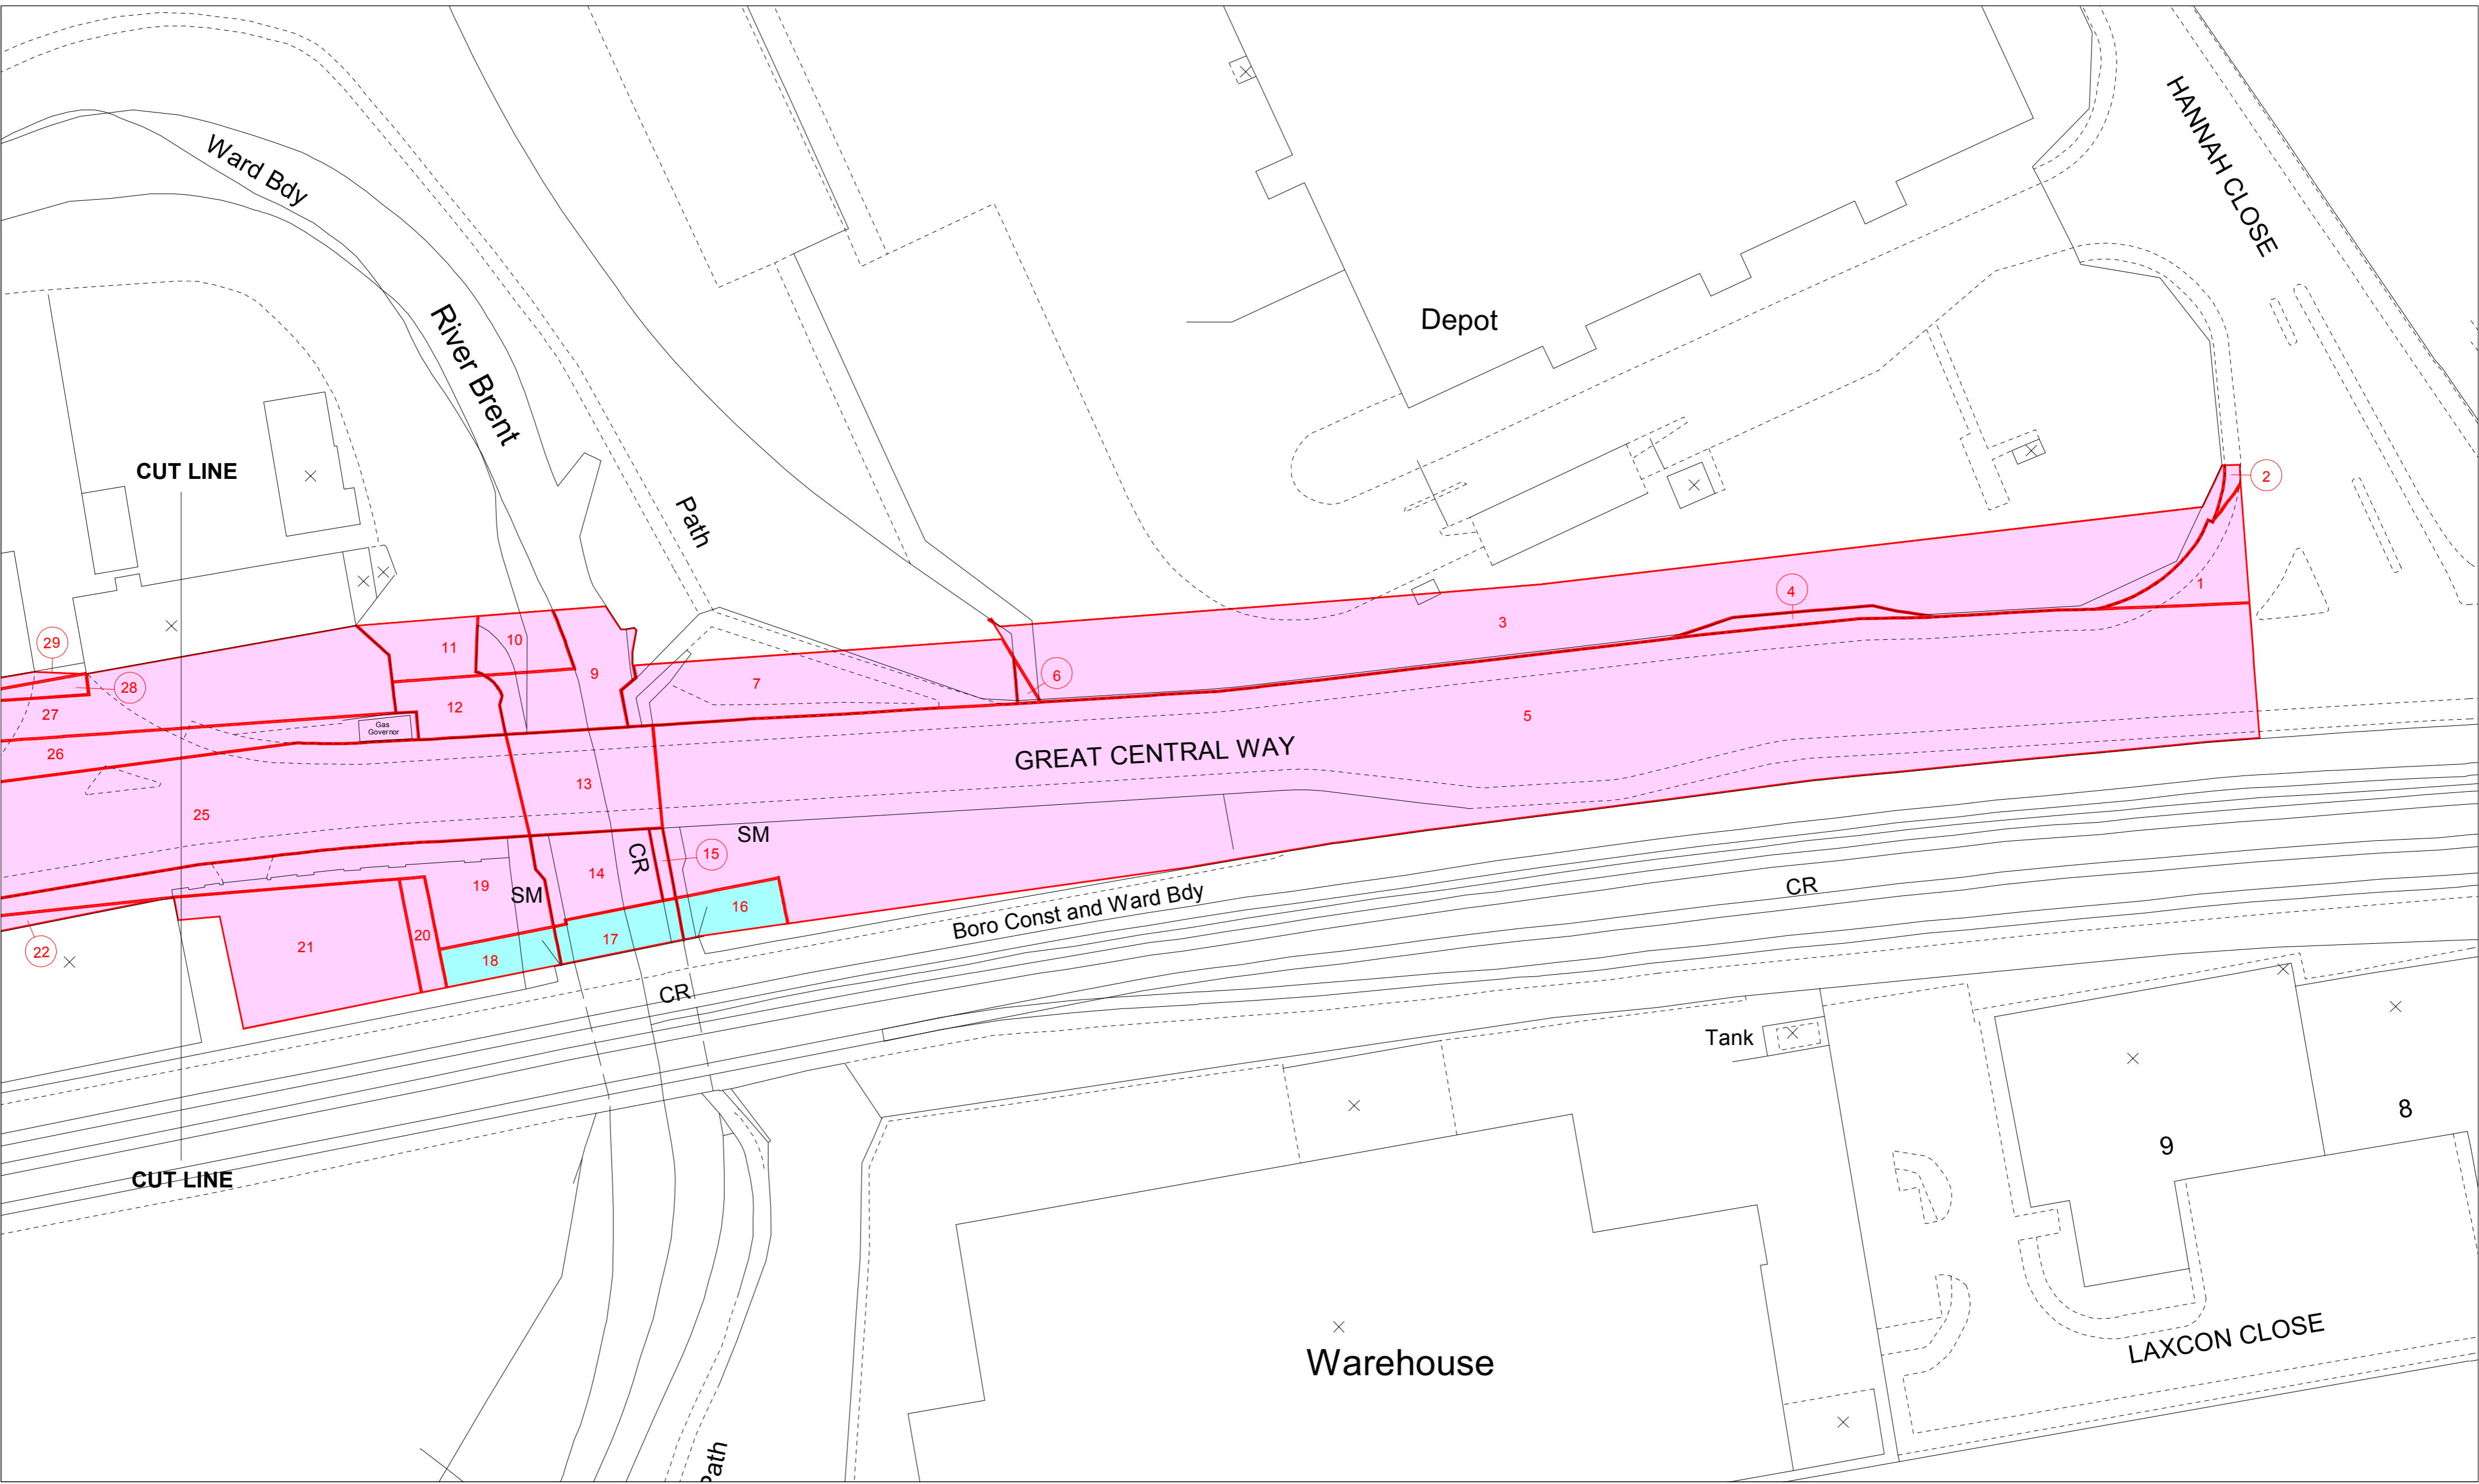

Map referred to in the London Borough of Brent (Wembley Park Stadium Access Corridor) (No.1) Compulsory Purchase Order 2004

- Land to be Acquired
- New Rights to be Acquired