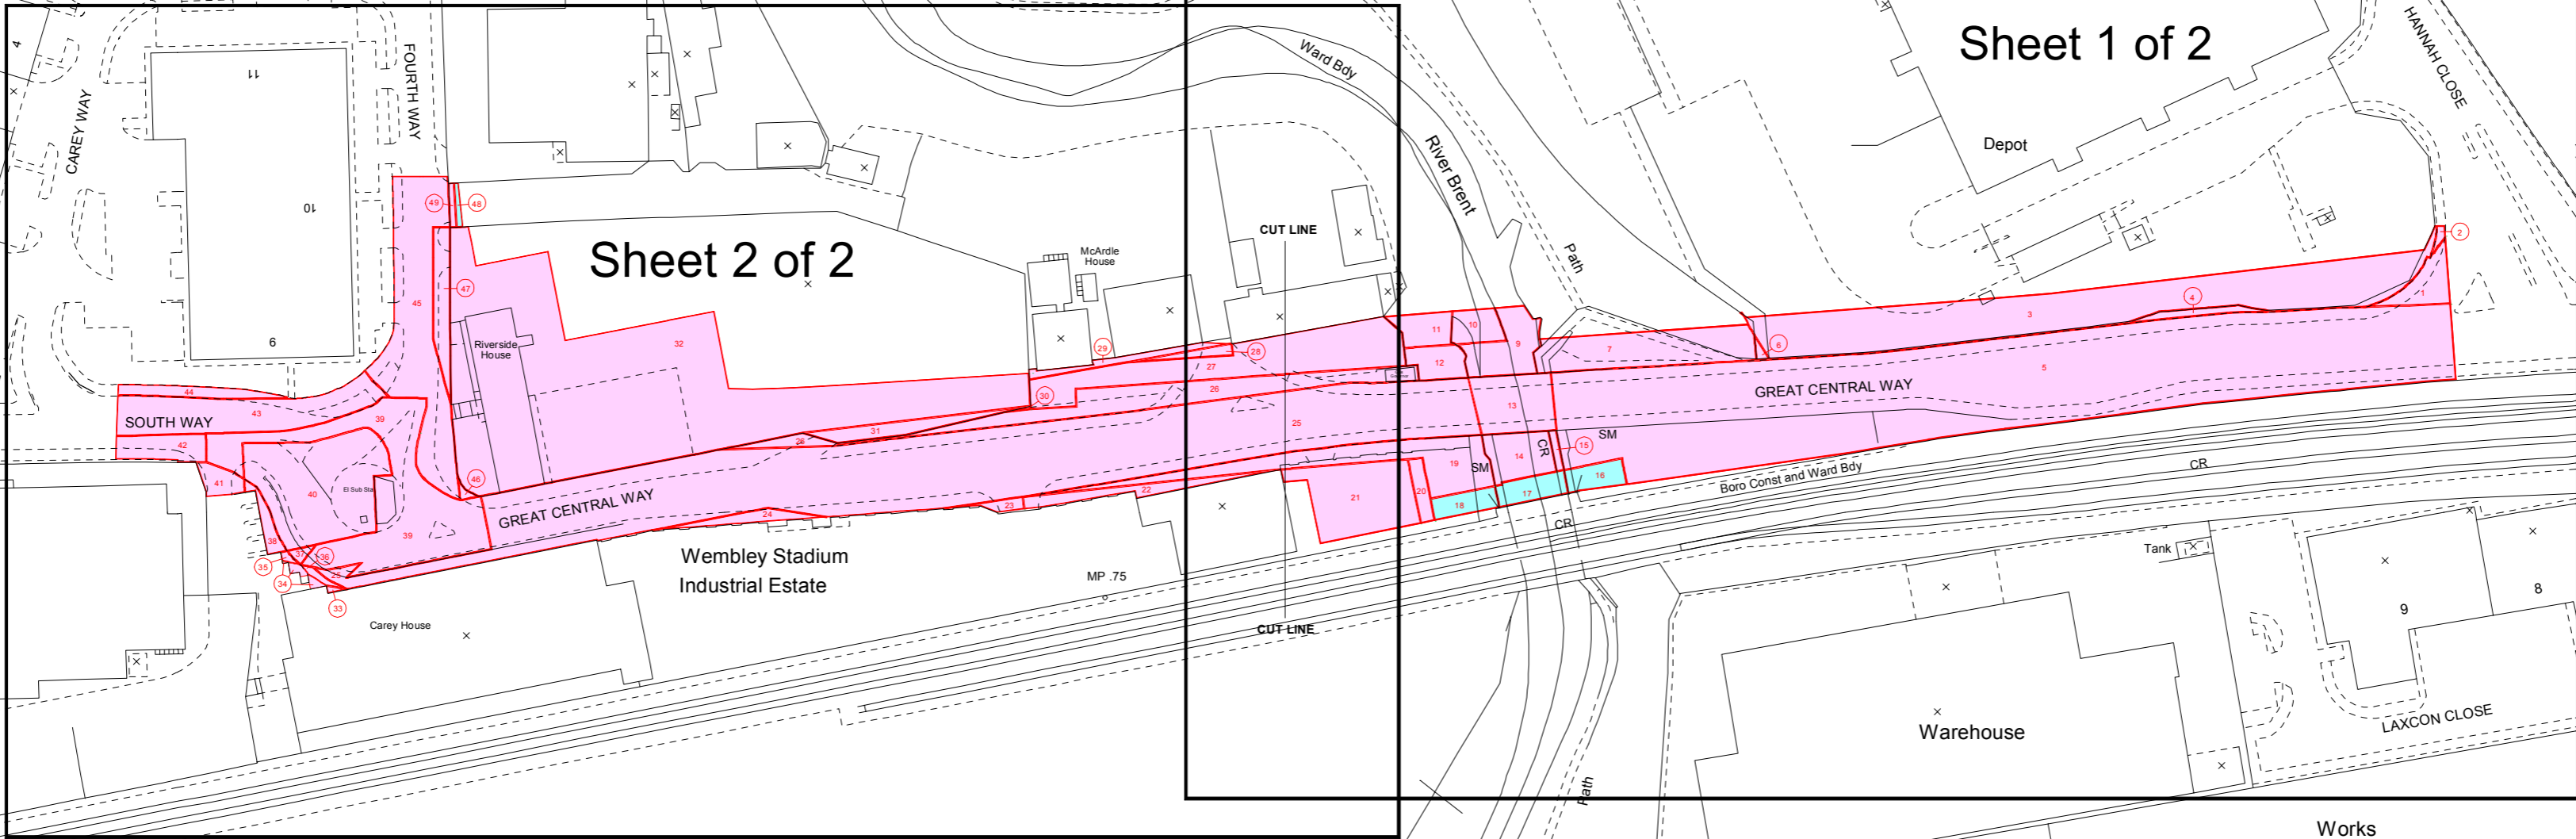

Location plan of the Map referred to in the London Borough of Brent (Wembley Park Stadium Access Corridor) (No.1) Compulsory Purchase Order 2004

- Land to be Acquired
- New Rights to be Acquired

Scale 1: 1250

Note: This location plan does not form part of the Order