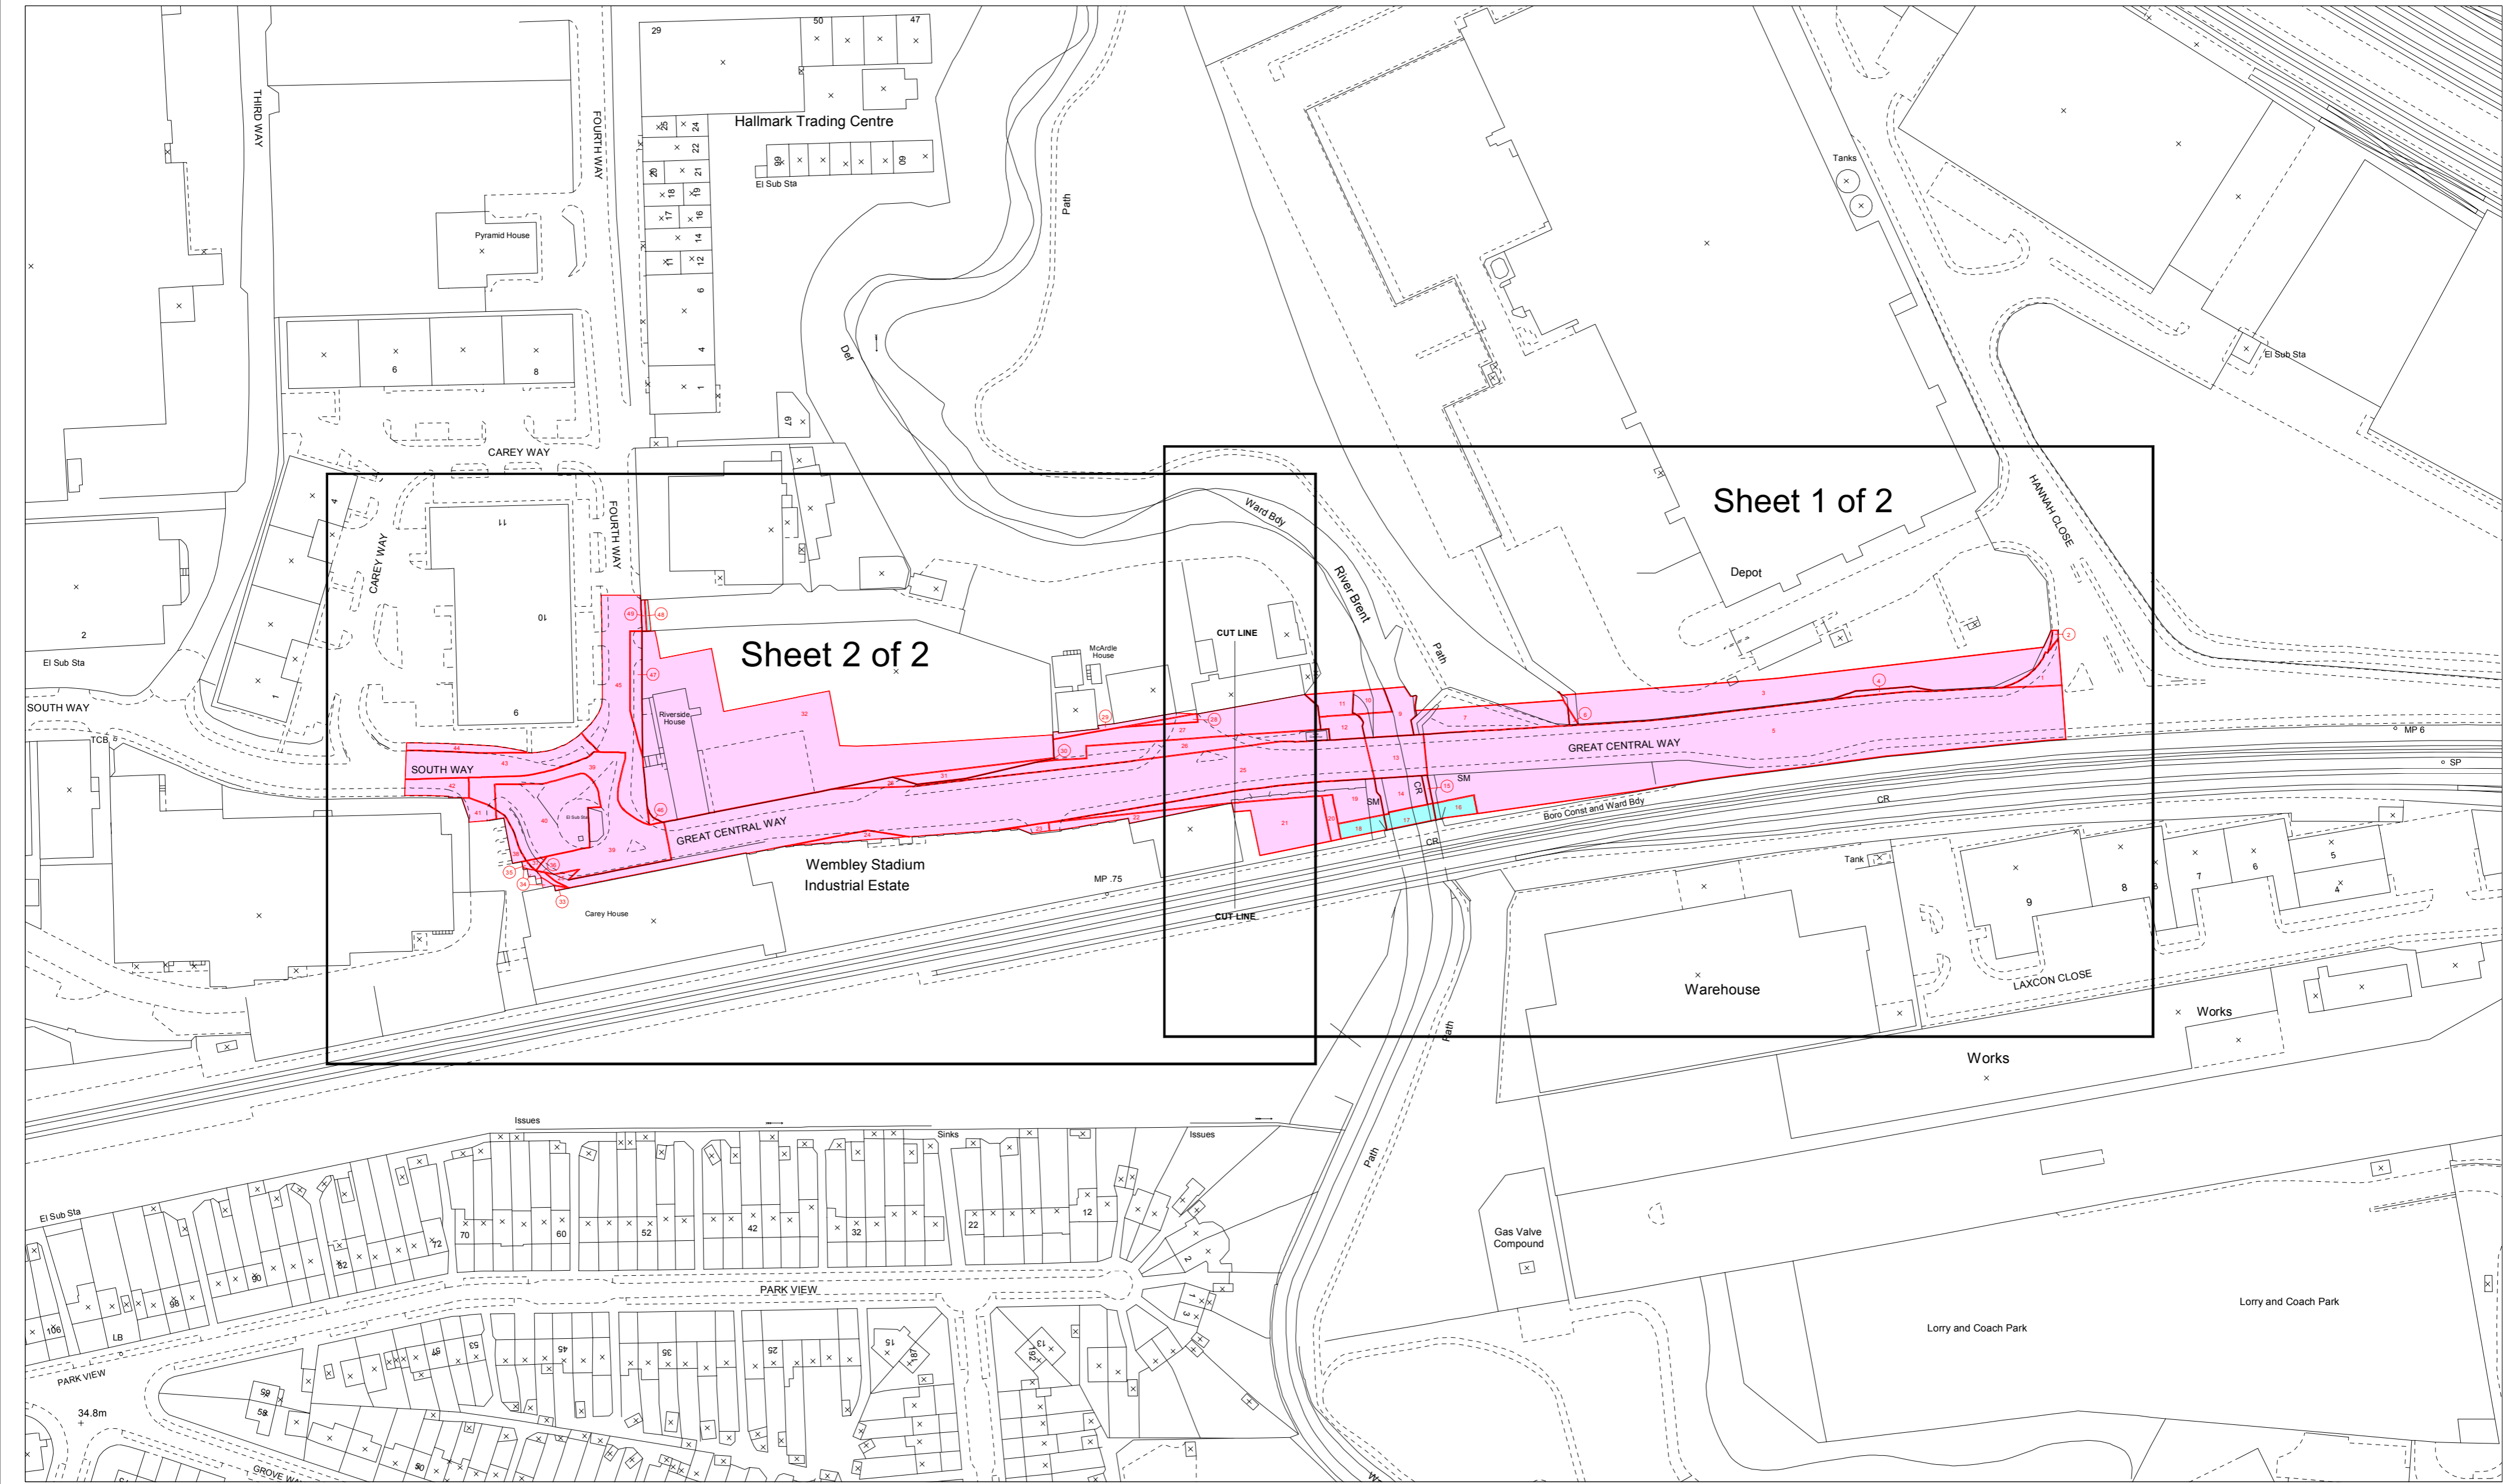

Location plan of the Map referred to in the London Borough of Brent (Wembley Park Stadium Access Corridor) (No.1) Compulsory Purchase Order 2004

- Land to be Acquired
- New Rights to be Acquired

Scale 1: 1250

Note: This location plan does not form part of the Order